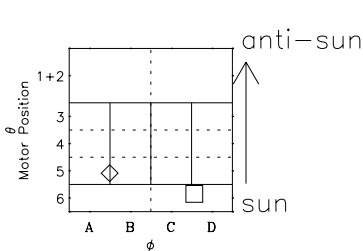

Galileo EPD Real-Time Omni 99270

Software Version: RTLINE_OMNI V 1.20
Data Production: 26-03-01
Plot Production: Mon Sep 17 01:16:50 2001

- ◇ = Jupiter look direction
- = Corotation look direction