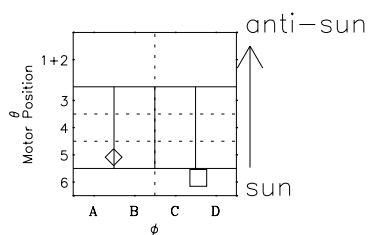

# Galileo EPD Real-Time Omni 99270

Software Version: RTLINE\_OMNI V 1.20  
Data Production: 26-03-01  
Plot Production: Mon Sep 17 01:16:49 2001

- ◇ = Jupiter look direction
- = Corotation look direction