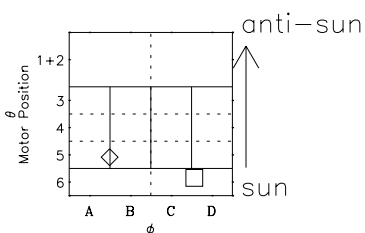

Galileo EPD Real-Time Six-Sector 99270

Software Version: RTLINE_R6 V 1.20
Data Production: 26-03-01
Plot Production: Mon Sep 17 01:16:55 2001

◇ = Jupiter look direction
□ = Corotation look direction