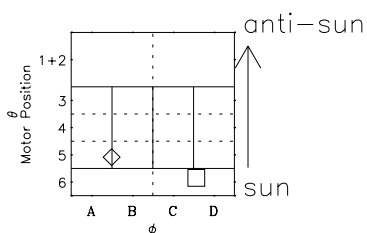

Galileo EPD Real-Time Six-Sector 99270

Software Version: RTLINE_R6 V 1.20
Data Production: 26-03-01
Plot Production: Mon Sep 17 01:16:55 2001

◇ = Jupiter look direction
□ = Corotation look direction