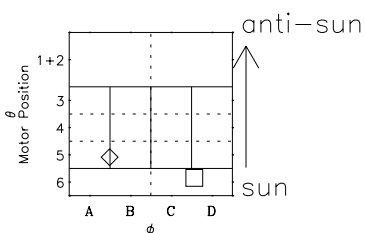

# Galileo EPD Real-Time Six-Sector 99270

Software Version: RTLINE\_R6 V 1.20  
Data Production: 26-03-01  
Plot Production: Mon Sep 17 01:16:54 2001

◇ = Jupiter look direction  
□ = Corotation look direction