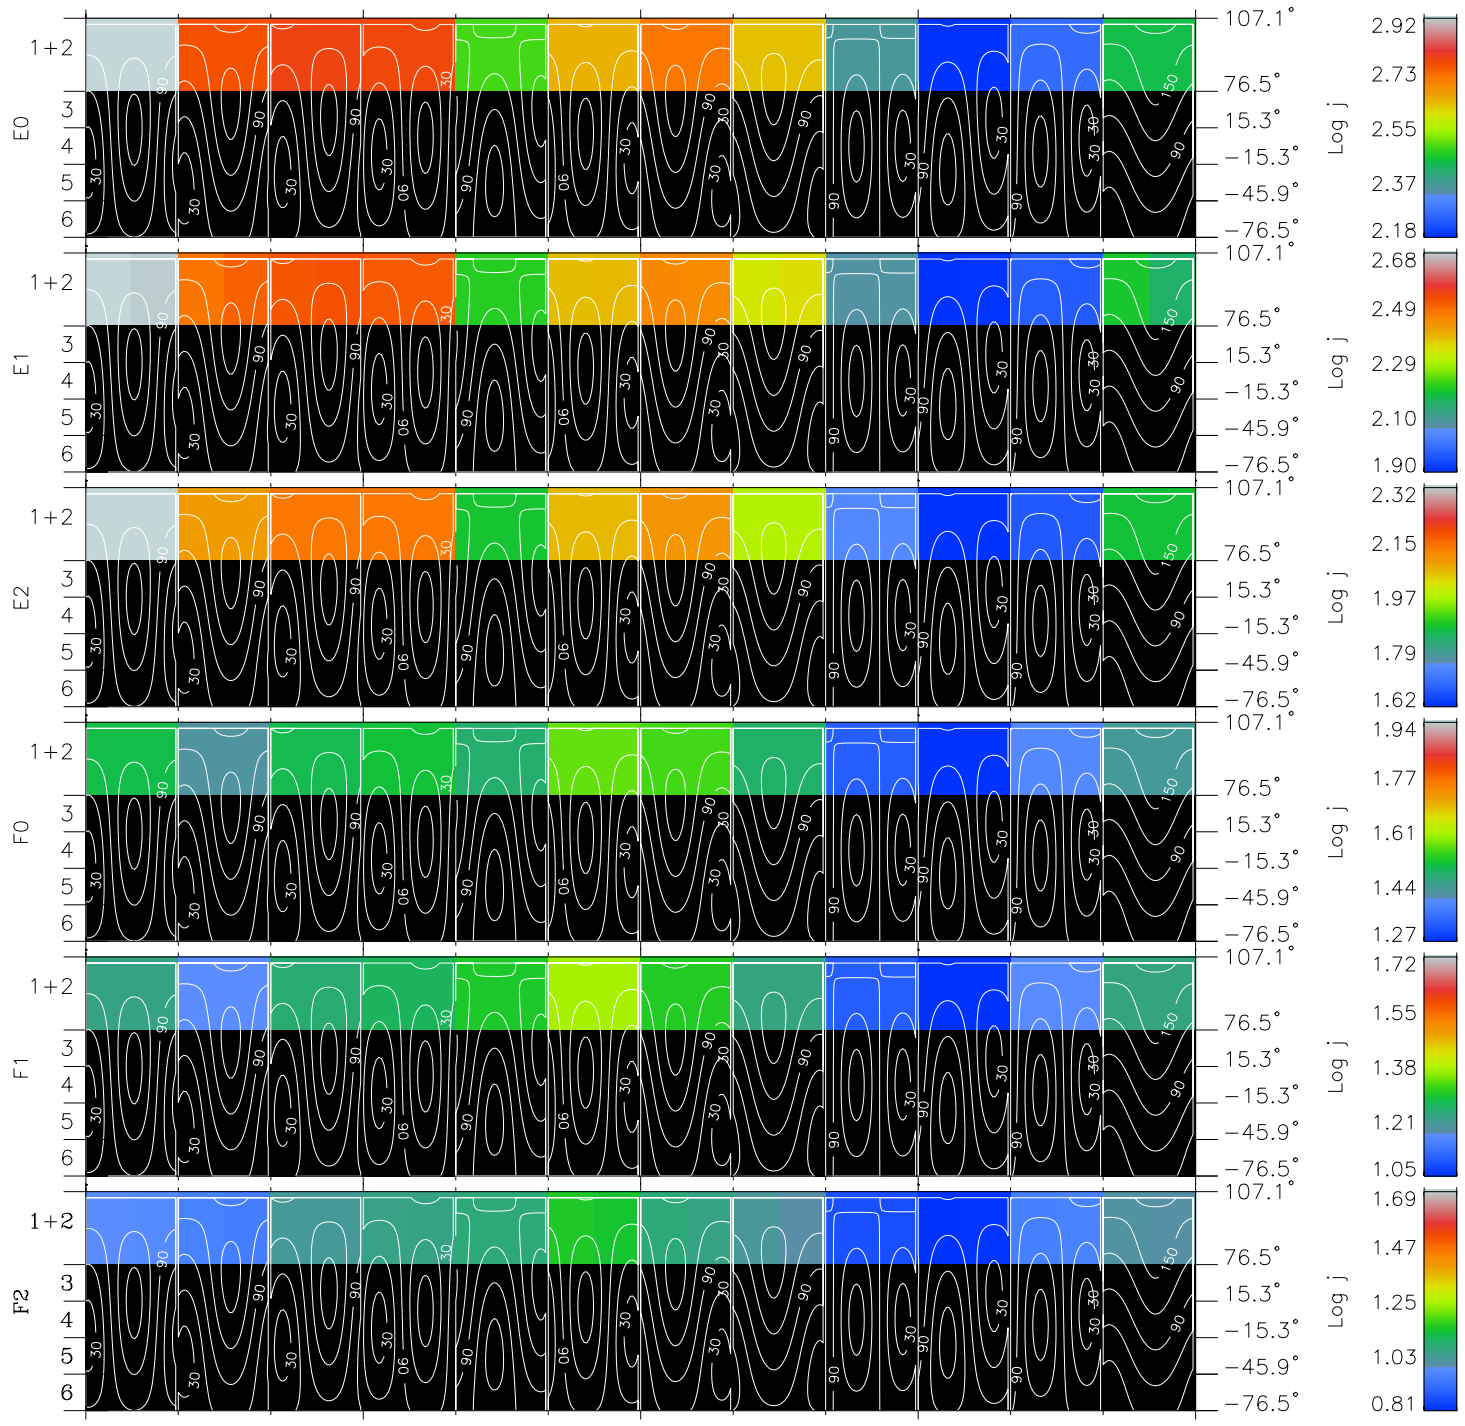

# Galileo EPD Real Time All-Sky Anisotropies 99269

Software Version: RTSKY\_FLUX V 1.20  
 Data Production: 26-03-01  
 Plot Production: Mon Sep 17 01:08:43 2001  
 Color File: wondr3  
 Geofactor File: 1.1

00:00:00 1999-269	269-06	269-12	269-18	00:00:00 1999-270	
+	+	+	+	+	
-39.24	-39.86	-40.46	-41.03	-41.57	X JSE(R <sub>j</sub> )
51.44	51.26	51.05	50.80	50.54	Y JSE(R <sub>j</sub> )
1.15	1.19	1.22	1.26	1.29	Z JSE(R <sub>j</sub> )

- ◇ = Jupiter look direction
- = Corotation look direction