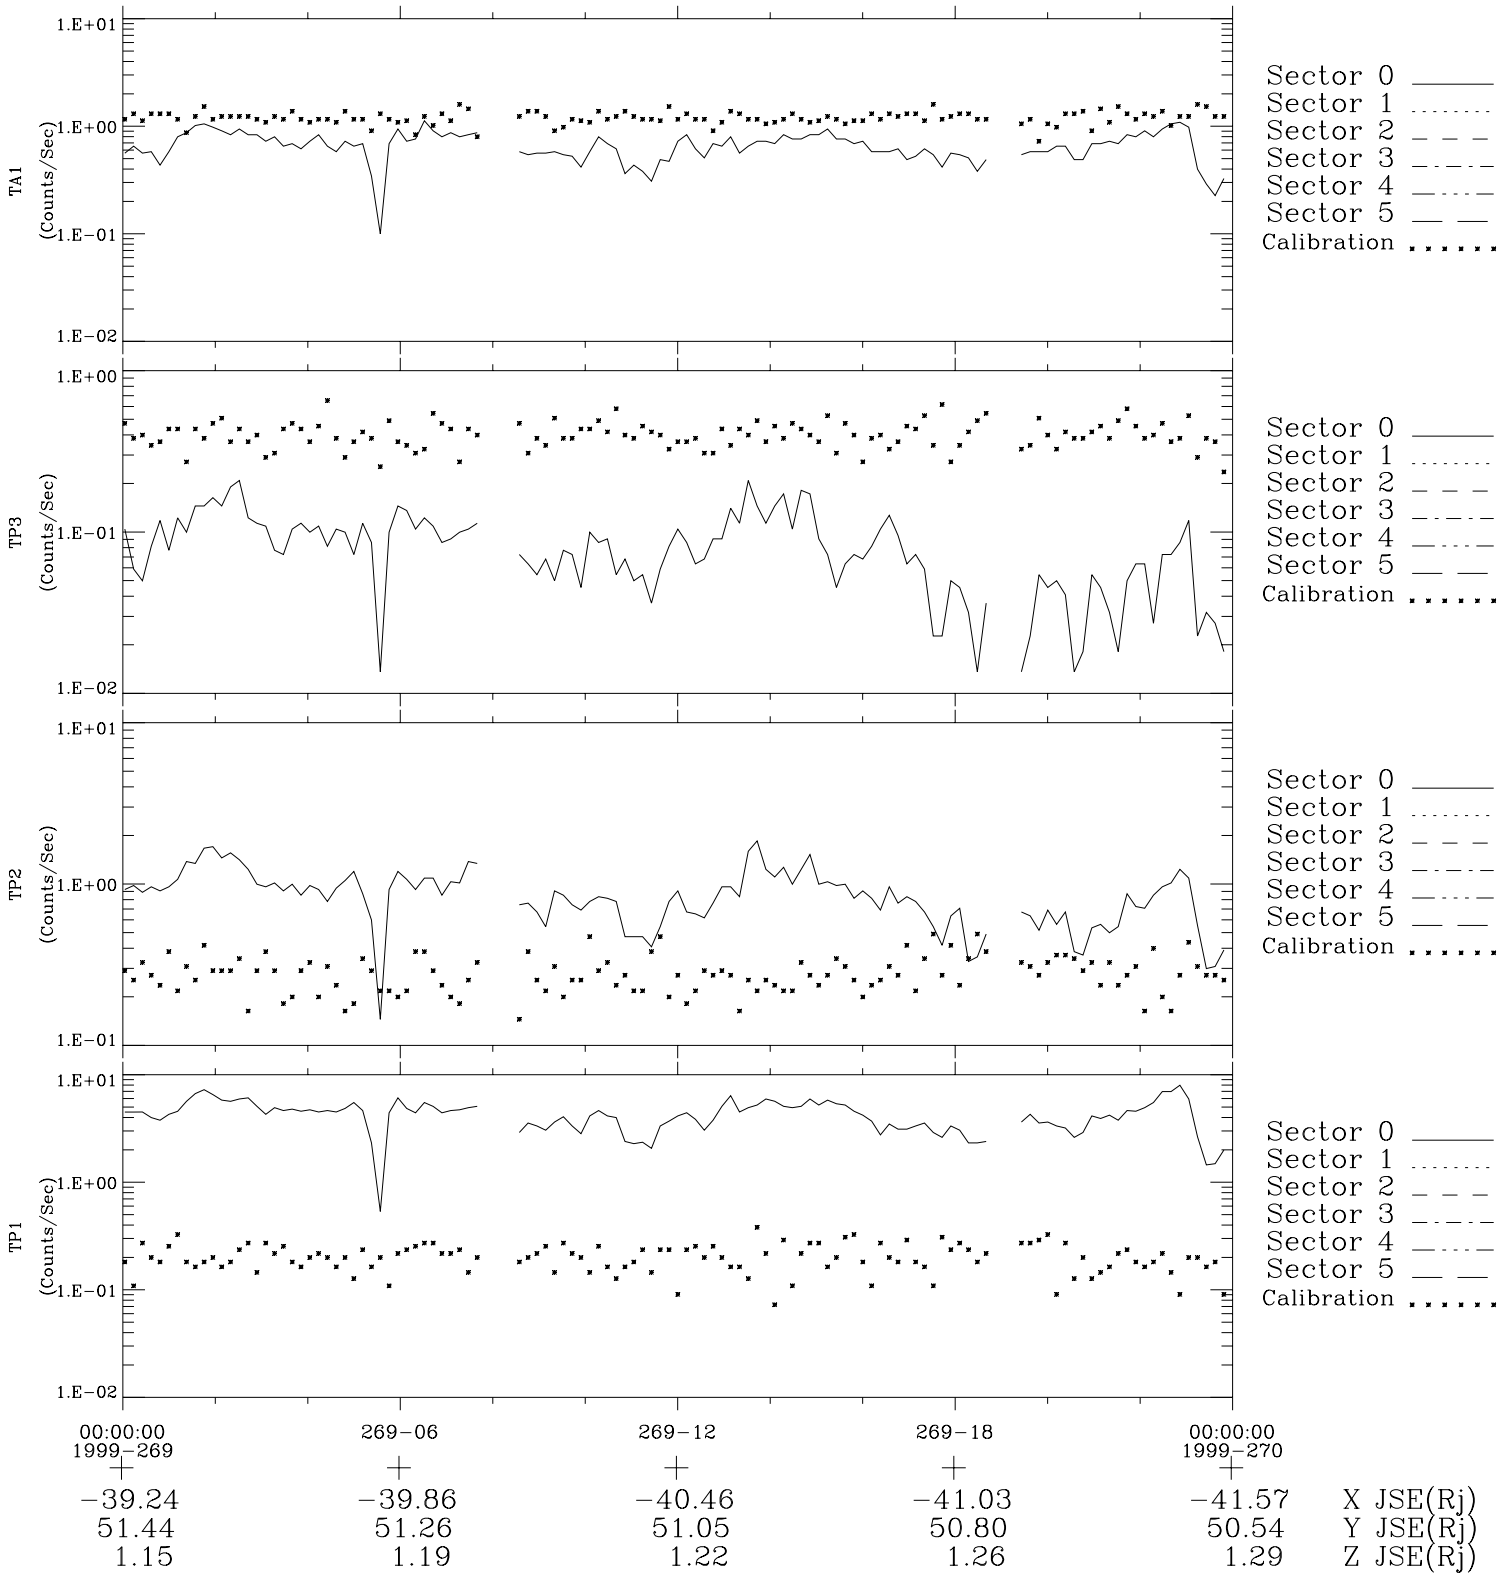

# Galileo EPD Real-Time Six-Sector 99269

Software Version: RTLINE\_R6 V 1.20  
Data Production: 26-03-01  
Plot Production: Mon Sep 17 01:10:10 2001

◇ = Jupiter look direction  
□ = Corotation look direction