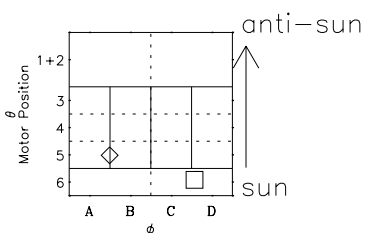

# Galileo EPD Real-Time Six-Sector 99269

Software Version: RTLINE\_R6 V 1.20  
Data Production: 26-03-01  
Plot Production: Mon Sep 17 01:10:10 2001

◇ = Jupiter look direction  
□ = Corotation look direction