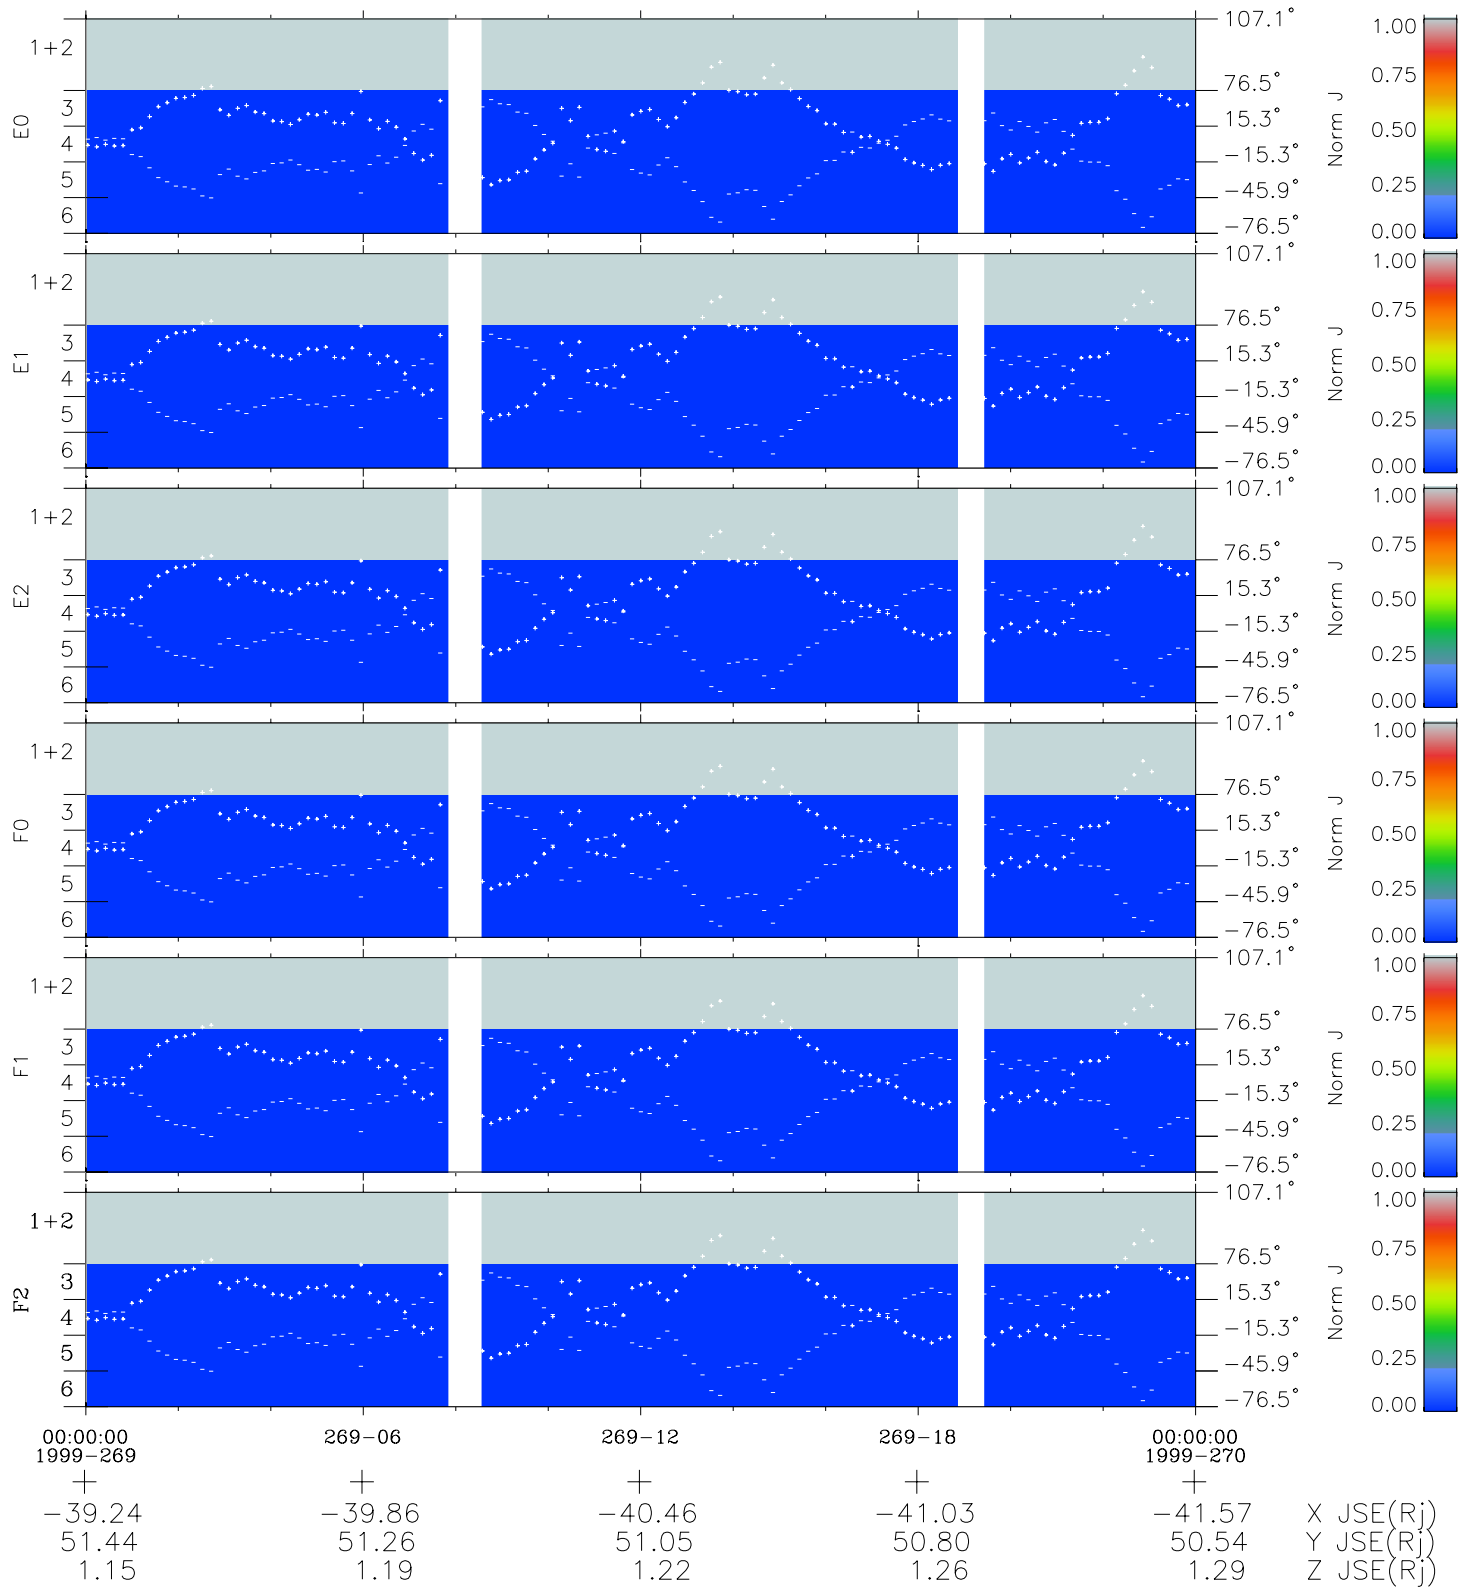

Galileo EPD Real Elevation Anisotropies 99269

Software Version: RTELEV_NORM V 1.20
Data Production: 26-03-01
Plot Production: Mon Sep 17 01:09:29 2001
Color File: wondr3
Geofactor File: 1.1

- ◇ = Jupiter look direction
- = Corotation look direction