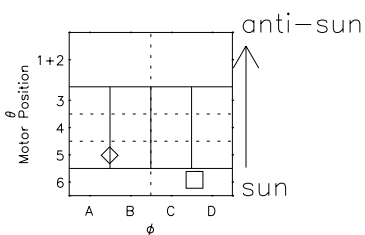

Galileo EPD Real Elevation Anisotropies 99269

Software Version: RTELEV_NORM V 1.20
Data Production: 26-03-01
Plot Production: Mon Sep 17 01:09:29 2001
Color File: wondr3
Geofactor File: 1.1

- ◇ = Jupiter look direction
- = Corotation look direction