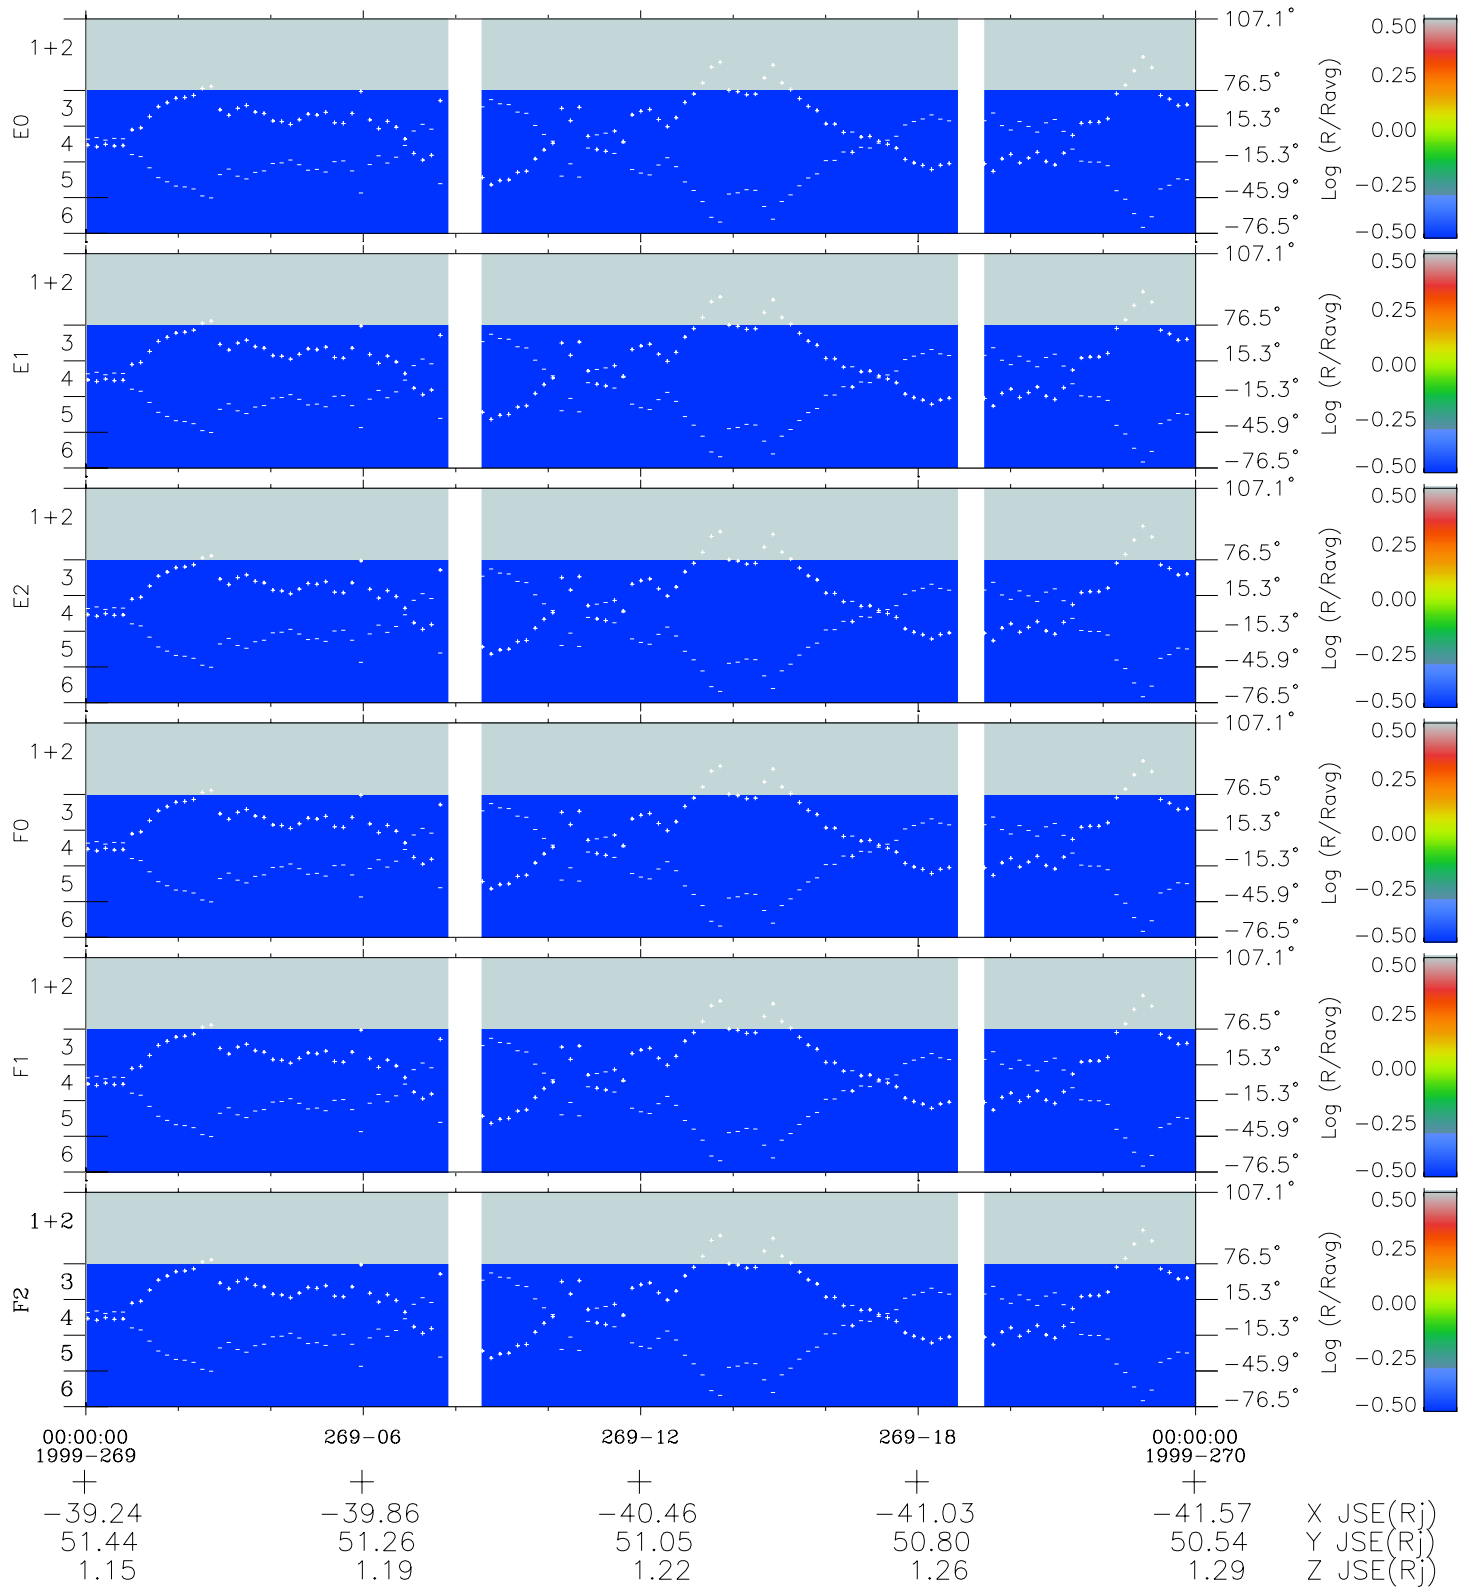

Galileo EPD Real Elevation Anisotropies 99269

Software Version: RTELEV_MEAN V 1.20
Data Production: 26-03-01
Plot Production: Mon Sep 17 01:09:08 2001
Color File: wondr3
Geofactor File: 1.1

- ◇ = Jupiter look direction
- = Corotation look direction