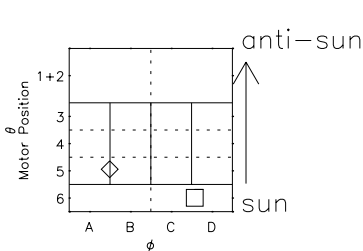

Galileo EPD Real Elevation Anisotropies 99268

Software Version: RTELEV_MEAN V 1.20
 Data Production: 26-03-01
 Plot Production: Mon Sep 17 01:01:59 2001
 Color File: wondr3
 Geofactor File: 1.1

- ◇ = Jupiter look direction
- = Corotation look direction