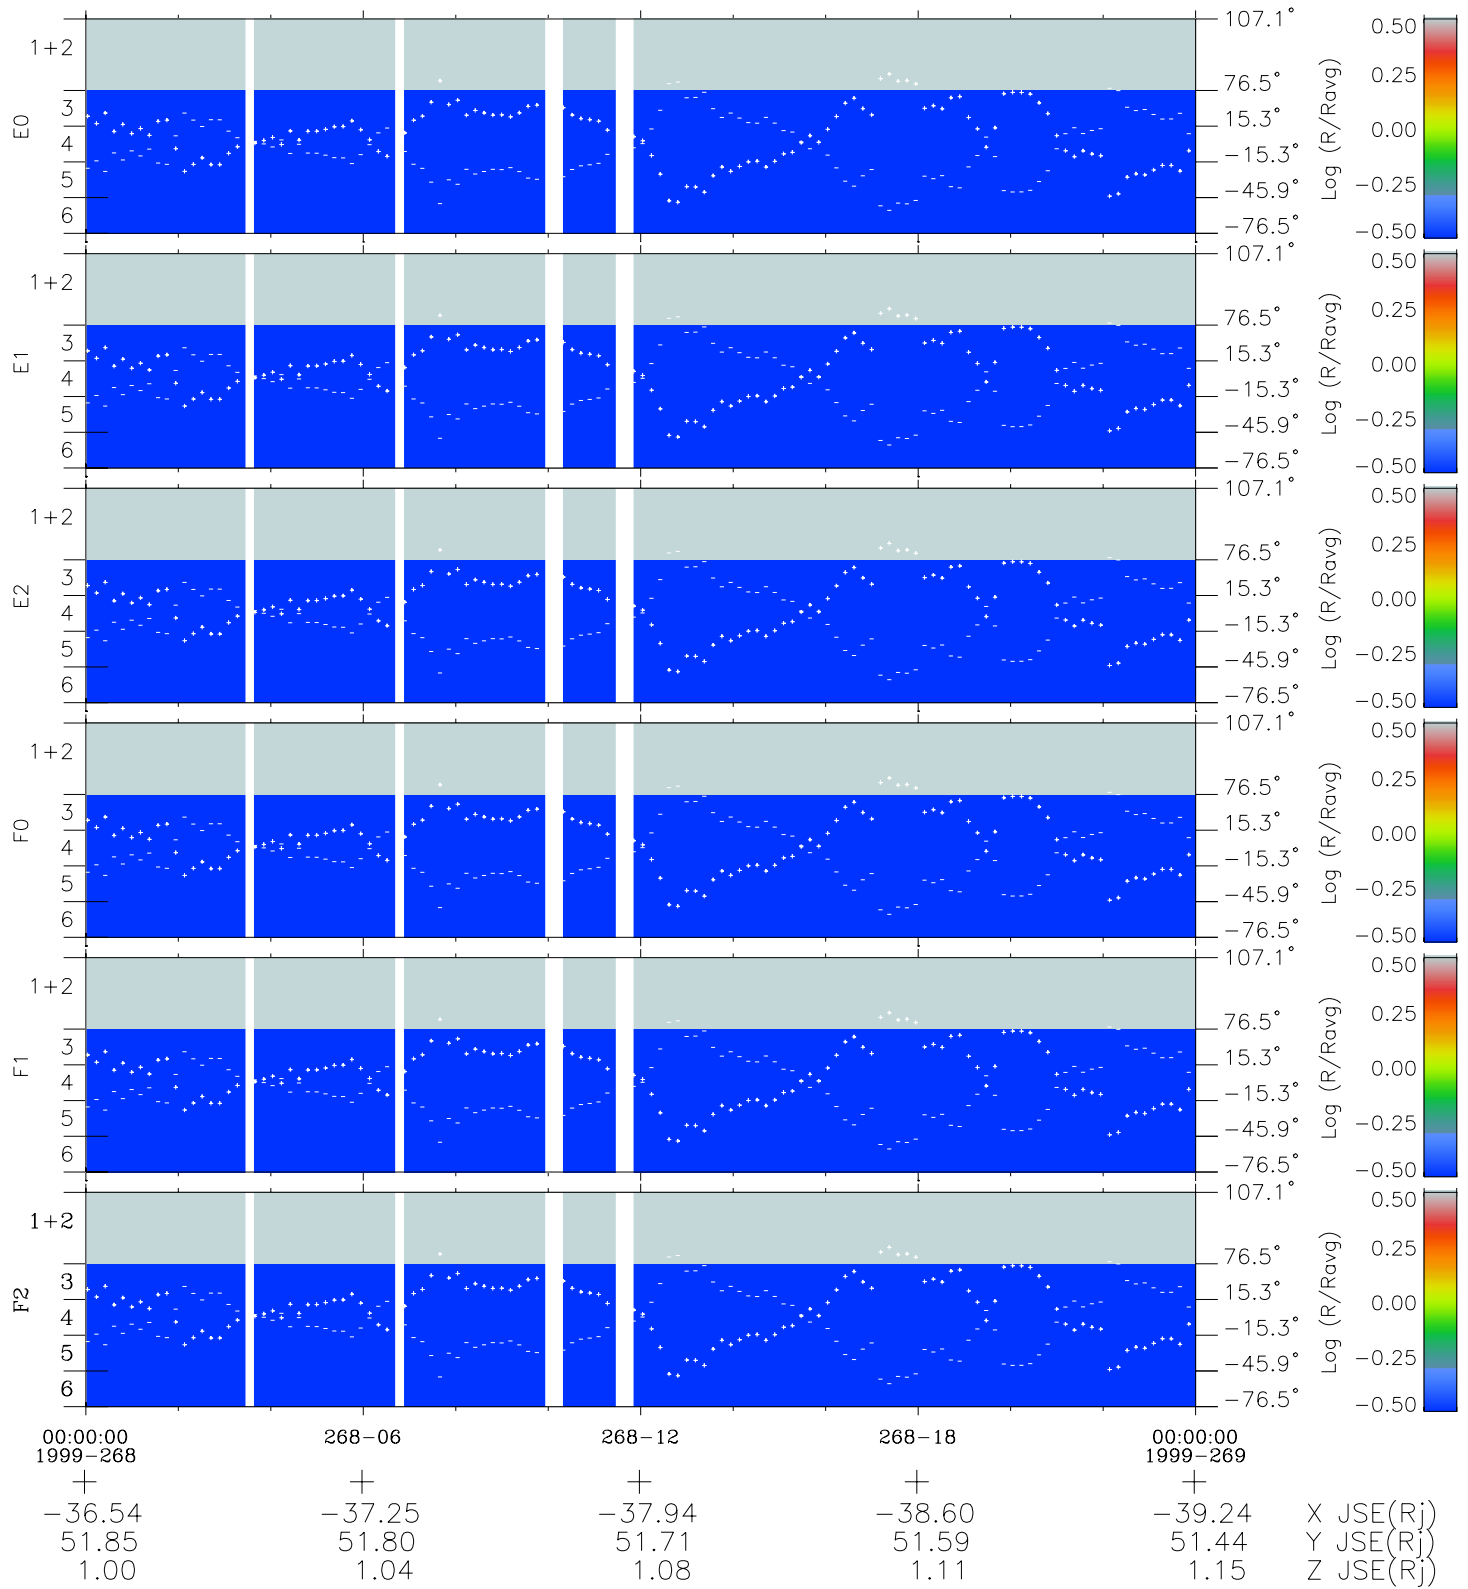

Galileo EPD Real Elevation Anisotropies 99268

Software Version: RTELEV_MEAN V 1.20
 Data Production: 26-03-01
 Plot Production: Mon Sep 17 01:01:59 2001
 Color File: wondr3
 Geofactor File: 1.1

- ◇ = Jupiter look direction
- = Corotation look direction