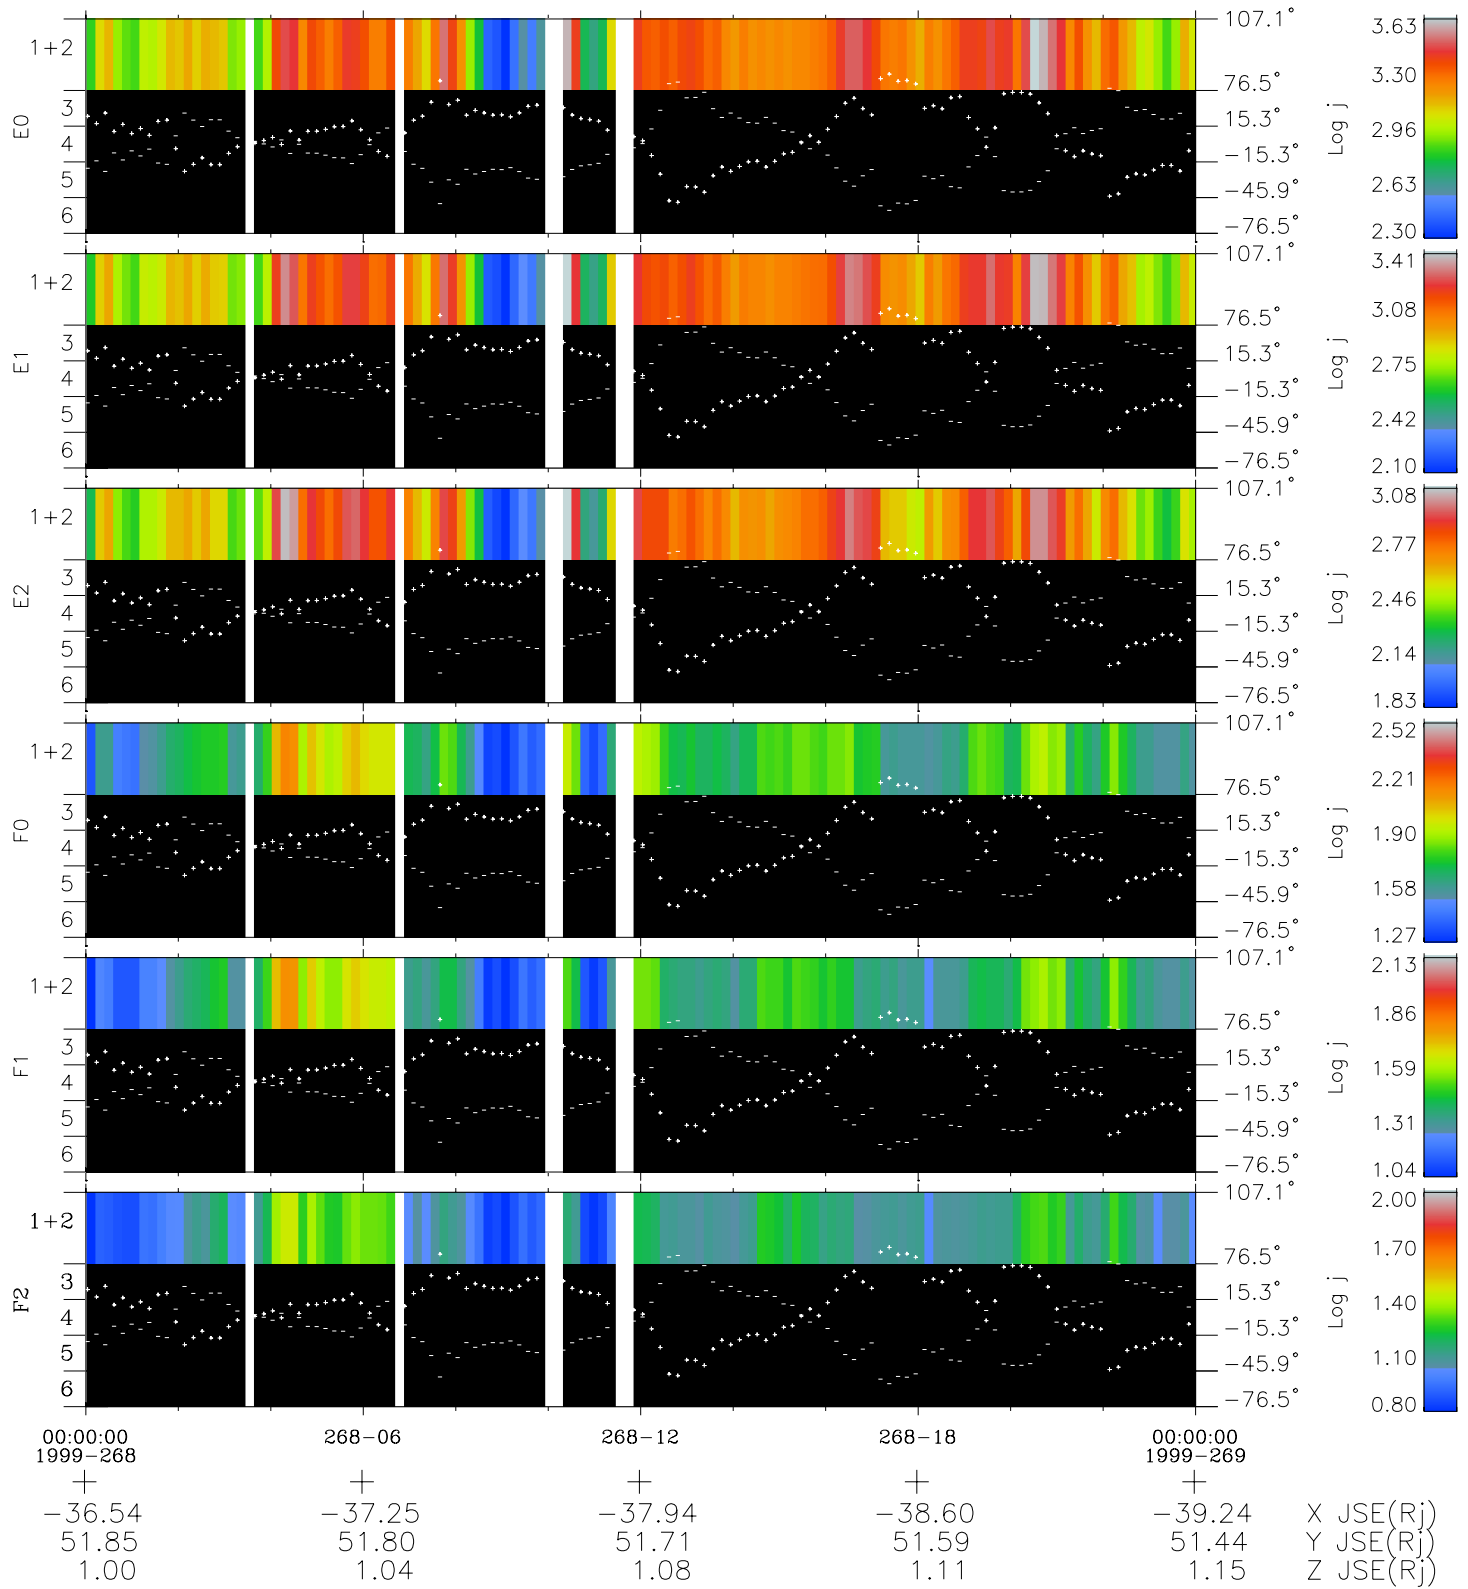

Galileo EPD Real Elevation Anisotropies 99268

Software Version: RTELEV_FLUX V 1.20
 Data Production: 26-03-01
 Plot Production: Mon Sep 17 01:02:09 2001
 Color File: wondr3
 Geofactor File: 1.1

- ◇ = Jupiter look direction
- = Corotation look direction