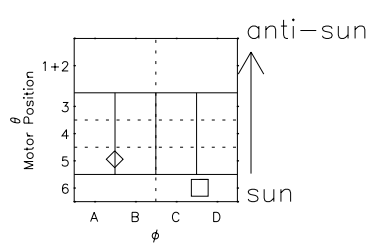

Galileo EPD Real Time Azimuth Anisotropies 99268

Software Version: RTAZIM_NORM V 1.20
 Data Production: 26-03-01
 Plot Production: Mon Sep 17 01:02:49 2001
 Color File: wondr3
 Geofactor File: 1.1

00:00:00	268-06	268-12	268-18	00:00:00	
1999-268				1999-269	
+	+	+	+	+	X JSE(R _j)
-36.54	-37.25	-37.94	-38.60	-39.24	Y JSE(R _j)
51.85	51.80	51.71	51.59	51.44	Z JSE(R _j)
1.00	1.04	1.08	1.11	1.15	

- ◇ = Jupiter look direction
- = Corotation look direction