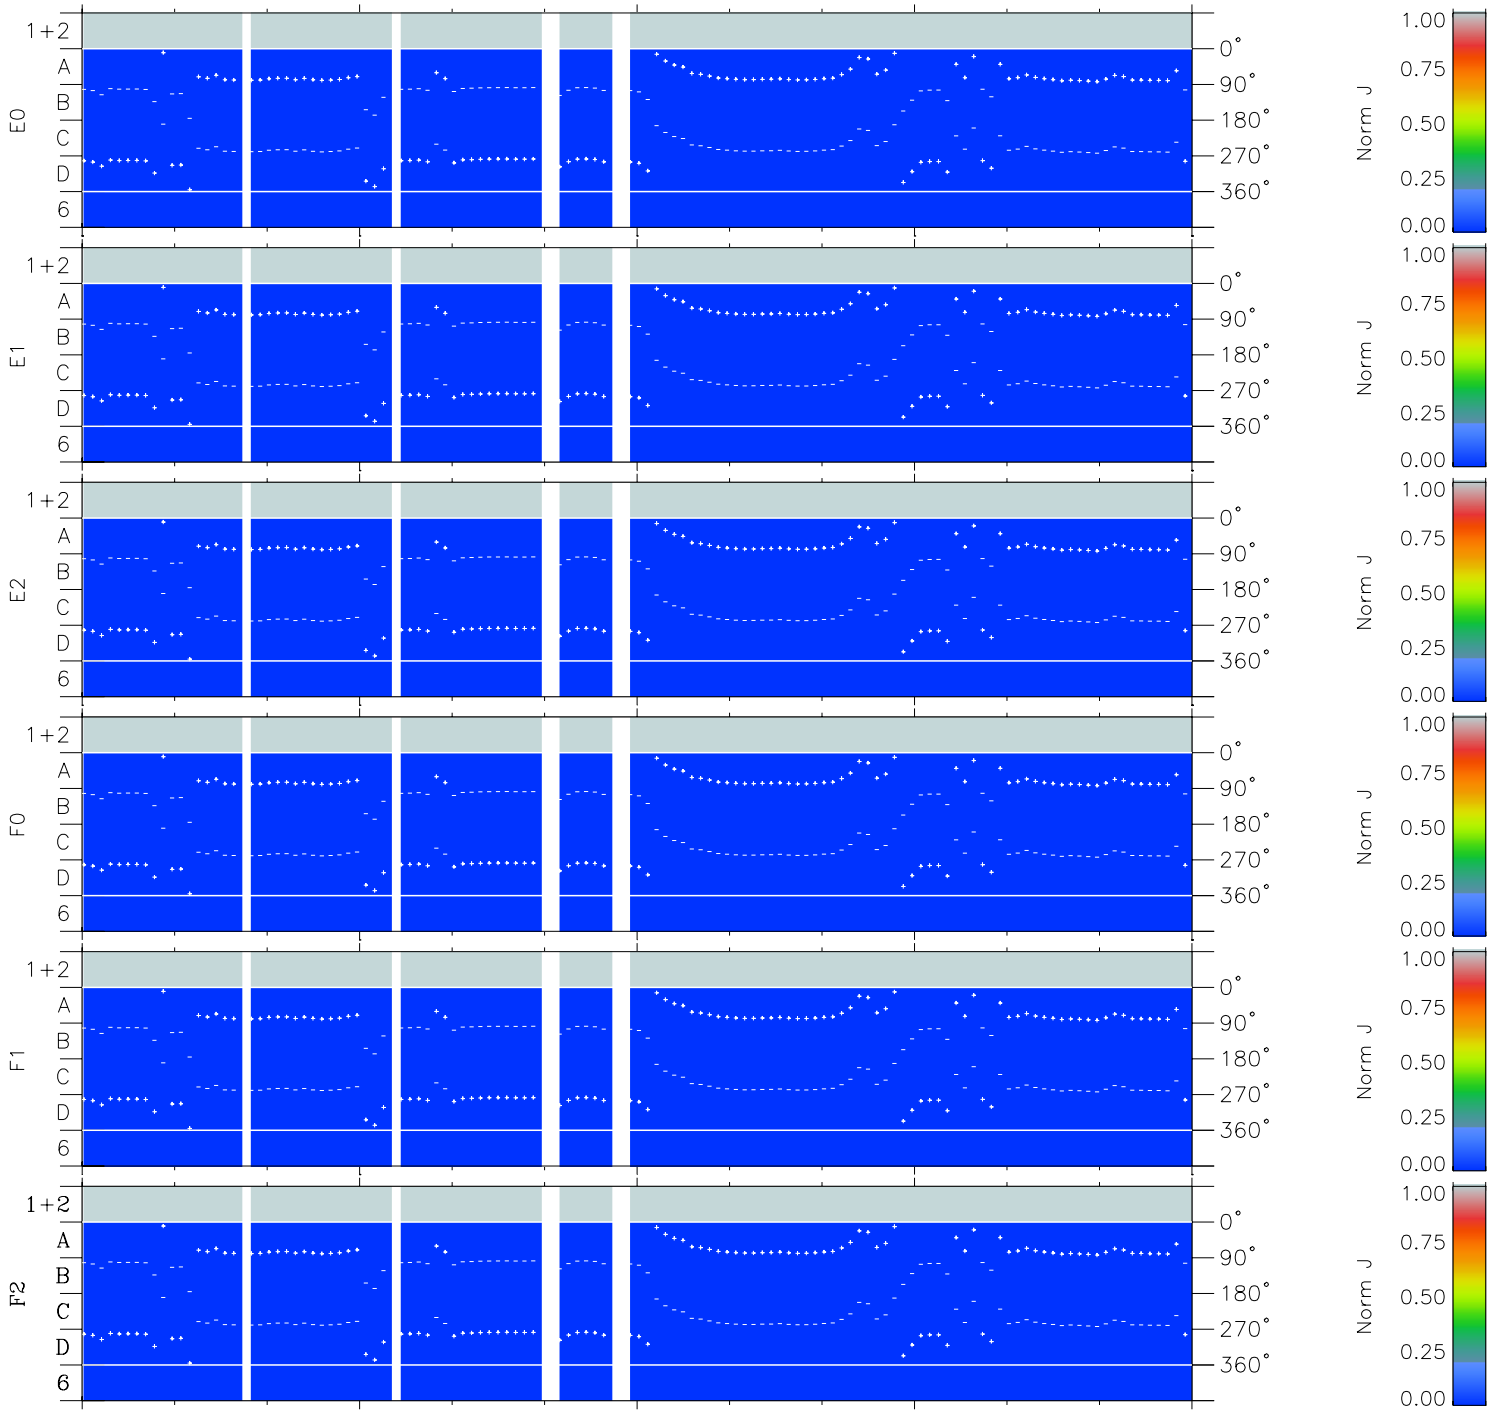

Galileo EPD Real Time Azimuth Anisotropies 99268

Software Version: RTAZIM_NORM V 1.20
 Data Production: 26-03-01
 Plot Production: Mon Sep 17 01:02:49 2001
 Color File: wondr3
 Geofactor File: 1.1

00:00:00	268-06	268-12	268-18	00:00:00	
1999-268				1999-269	
+	+	+	+	+	X JSE(R _j)
-36.54	-37.25	-37.94	-38.60	-39.24	Y JSE(R _j)
51.85	51.80	51.71	51.59	51.44	Z JSE(R _j)
1.00	1.04	1.08	1.11	1.15	

- ◇ = Jupiter look direction
- = Corotation look direction