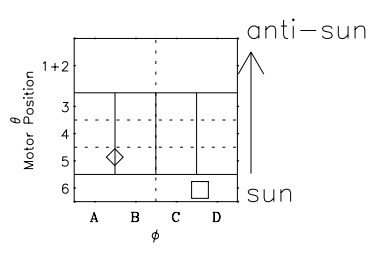

# Galileo EPD Real Time Omni Spectrum 99267

Software Version: RTSPEC\_OMNI V 1.20  
 Data Production: 26-03-01  
 Plot Production: Mon Sep 17 00:54:12 2001  
 Color File: wondr3  
 Geofactor File: 1.1

◇ = Jupiter look direction  
 □ = Corotation look direction