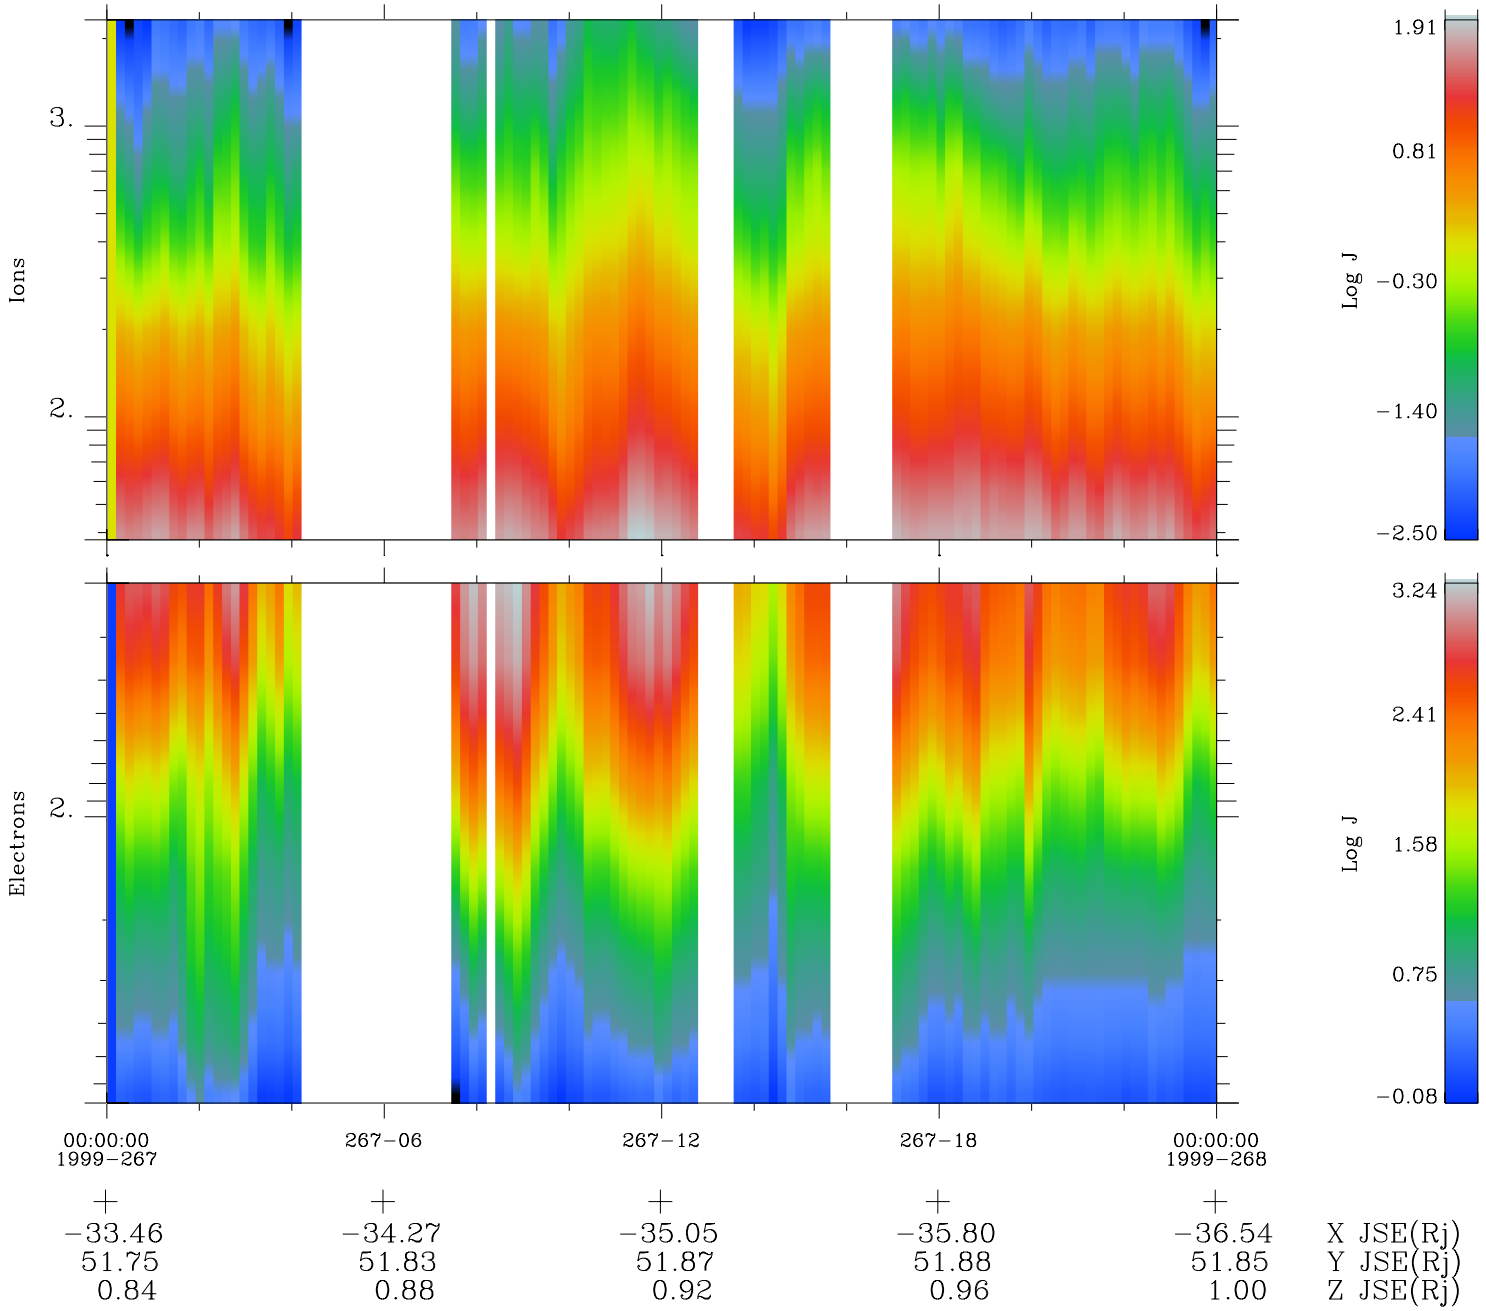

# Galileo EPD Real Time Omni Spectrum 99267

Software Version: RTSPEC\_OMNI V 1.20  
 Data Production: 26-03-01  
 Plot Production: Mon Sep 17 00:54:12 2001  
 Color File: wondr3  
 Geofactor File: 1.1

◇ = Jupiter look direction  
 □ = Corotation look direction