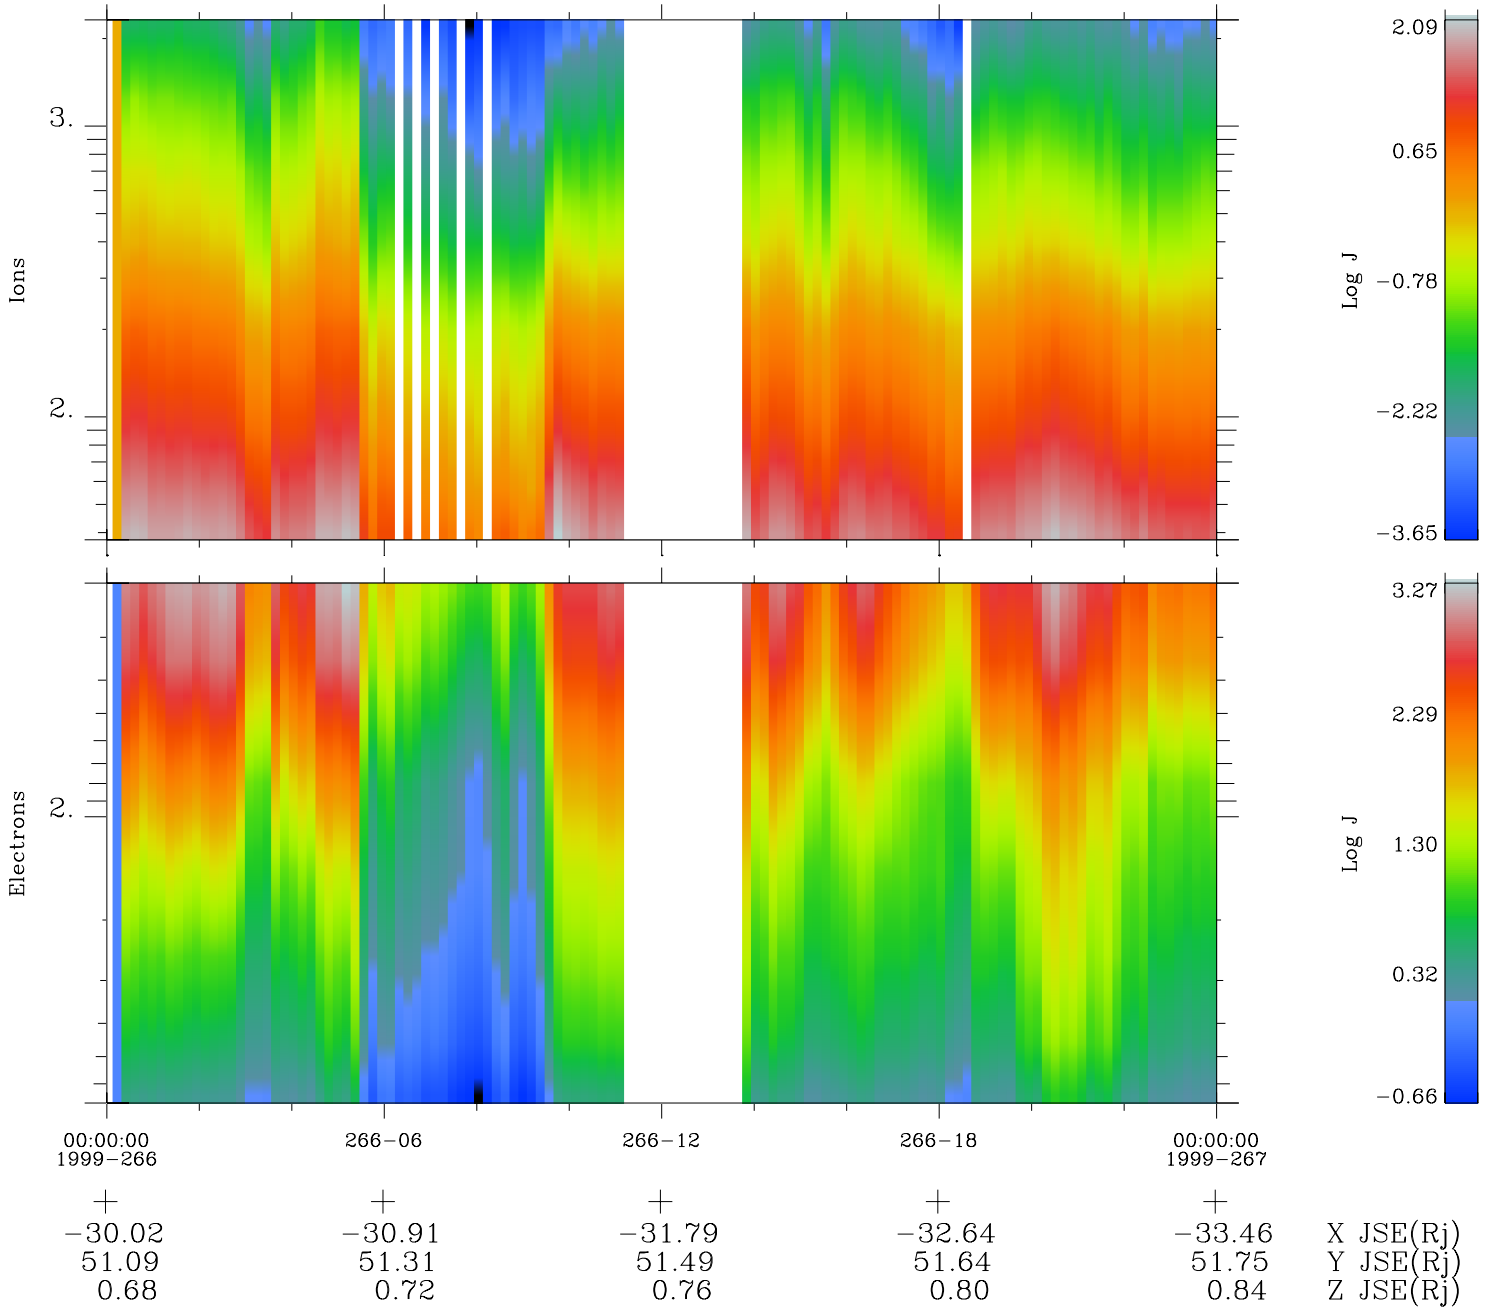

Galileo EPD Real Time Omni Spectrum 99266

Software Version: RTSPEC_OMNI V 1.20
 Data Production: 26-03-01
 Plot Production: Mon Sep 17 00:46:53 2001
 Color File: wondr3
 Geofactor File: 1.1

◇ = Jupiter look direction
 □ = Corotation look direction