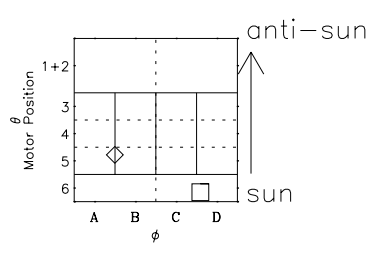

Galileo EPD Real Time Omni Spectrum 99266

Software Version: RTSPEC_OMNI V 1.20
 Data Production: 26-03-01
 Plot Production: Mon Sep 17 00:46:53 2001
 Color File: wondr3
 Geofactor File: 1.1

◇ = Jupiter look direction
 □ = Corotation look direction