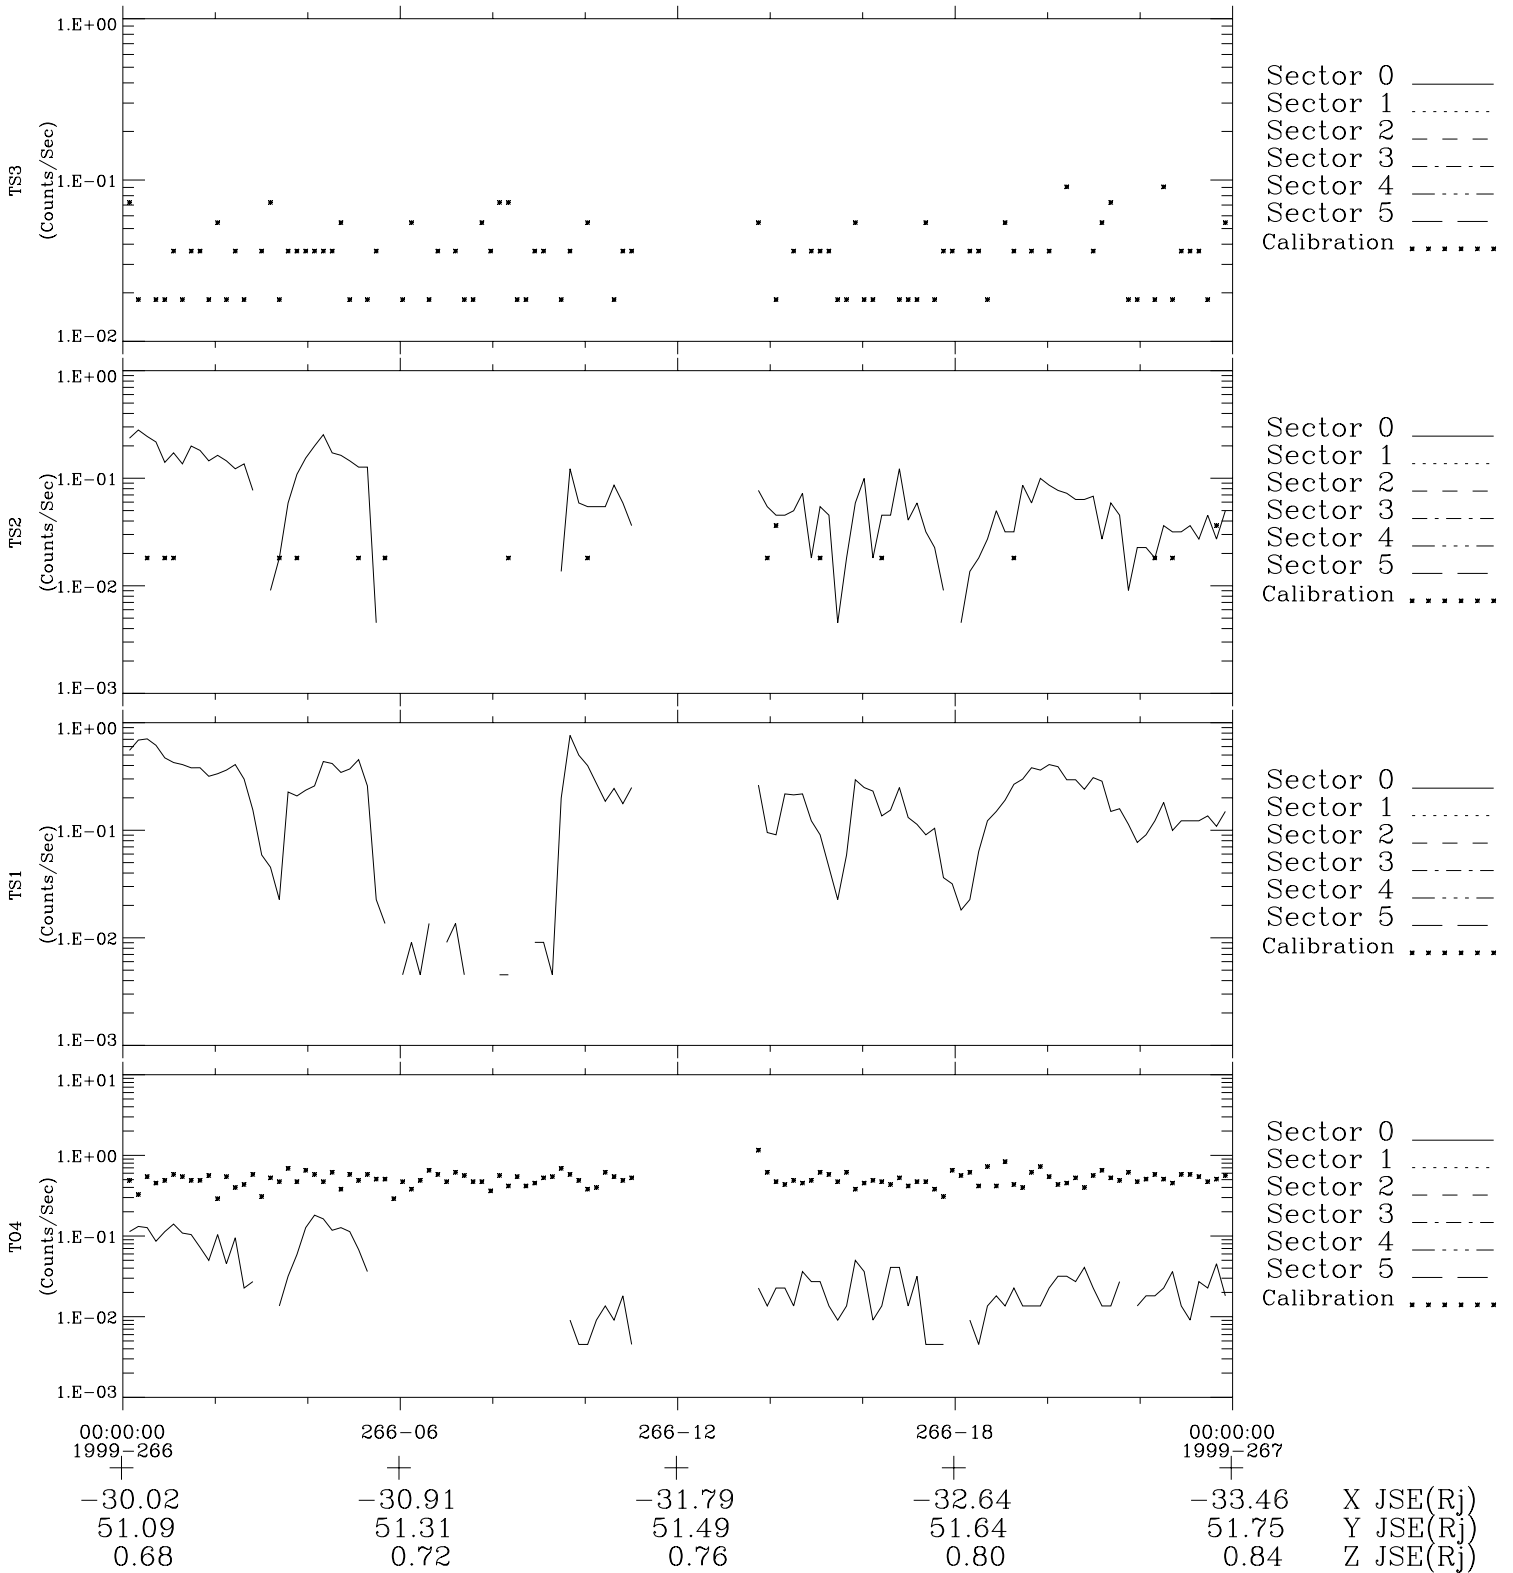

Galileo EPD Real-Time Six-Sector 99266

Software Version: RTLINE_R6 V 1.20
Data Production: 26-03-01
Plot Production: Mon Sep 17 00:48:49 2001

◇ = Jupiter look direction
□ = Corotation look direction