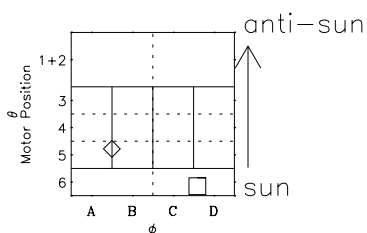

Galileo EPD Real-Time Six-Sector 99266

Software Version: RTLINE_R6 V 1.20
Data Production: 26-03-01
Plot Production: Mon Sep 17 00:48:49 2001

◇ = Jupiter look direction
□ = Corotation look direction