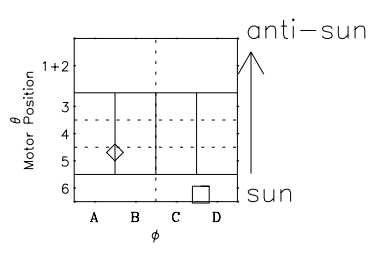

Galileo EPD Real Time Omni Spectrum 99265

Software Version: RTSPEC_OMNI V 1.20
 Data Production: 26-03-01
 Plot Production: Mon Sep 17 00:39:29 2001
 Color File: wondr3
 Geofactor File: 1.1

◇ = Jupiter look direction
 □ = Corotation look direction