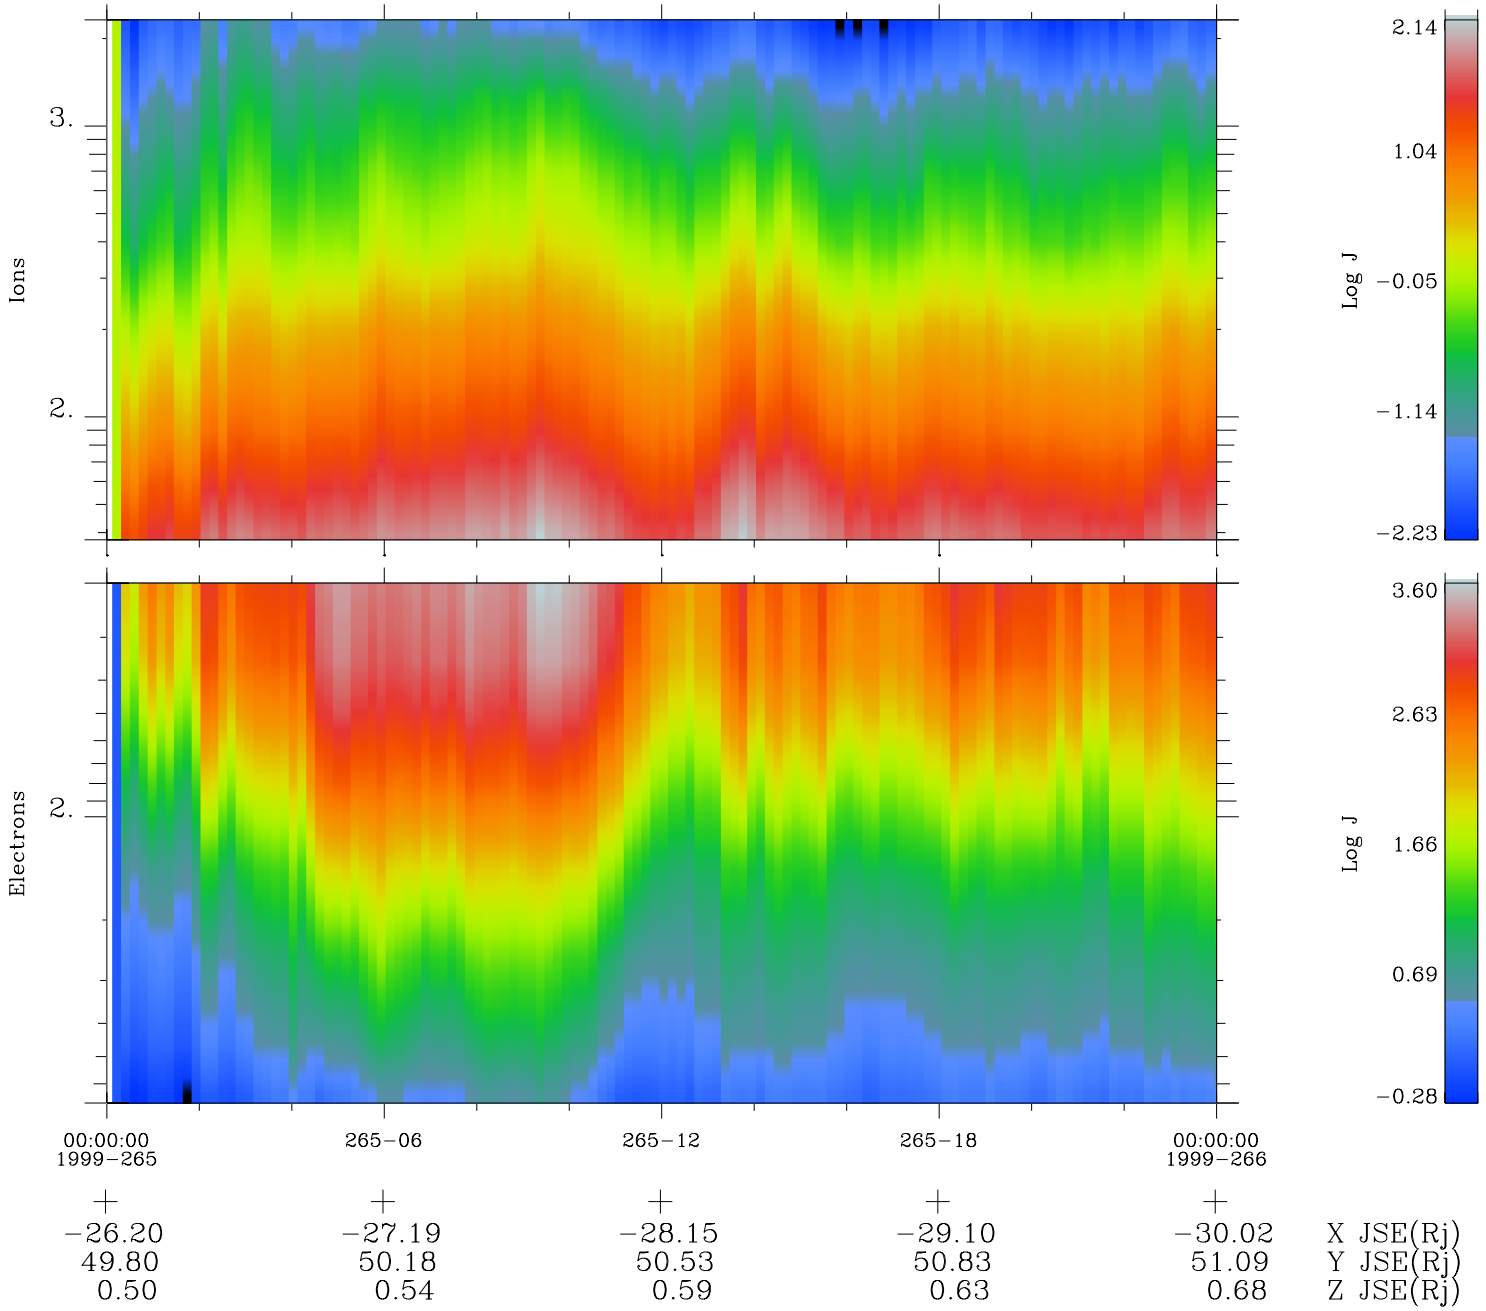

Galileo EPD Real Time Omni Spectrum 99265

Software Version: RTSPEC_OMNI V 1.20
 Data Production: 26-03-01
 Plot Production: Mon Sep 17 00:39:29 2001
 Color File: wondr3
 Geofactor File: 1.1

◇ = Jupiter look direction
 □ = Corotation look direction