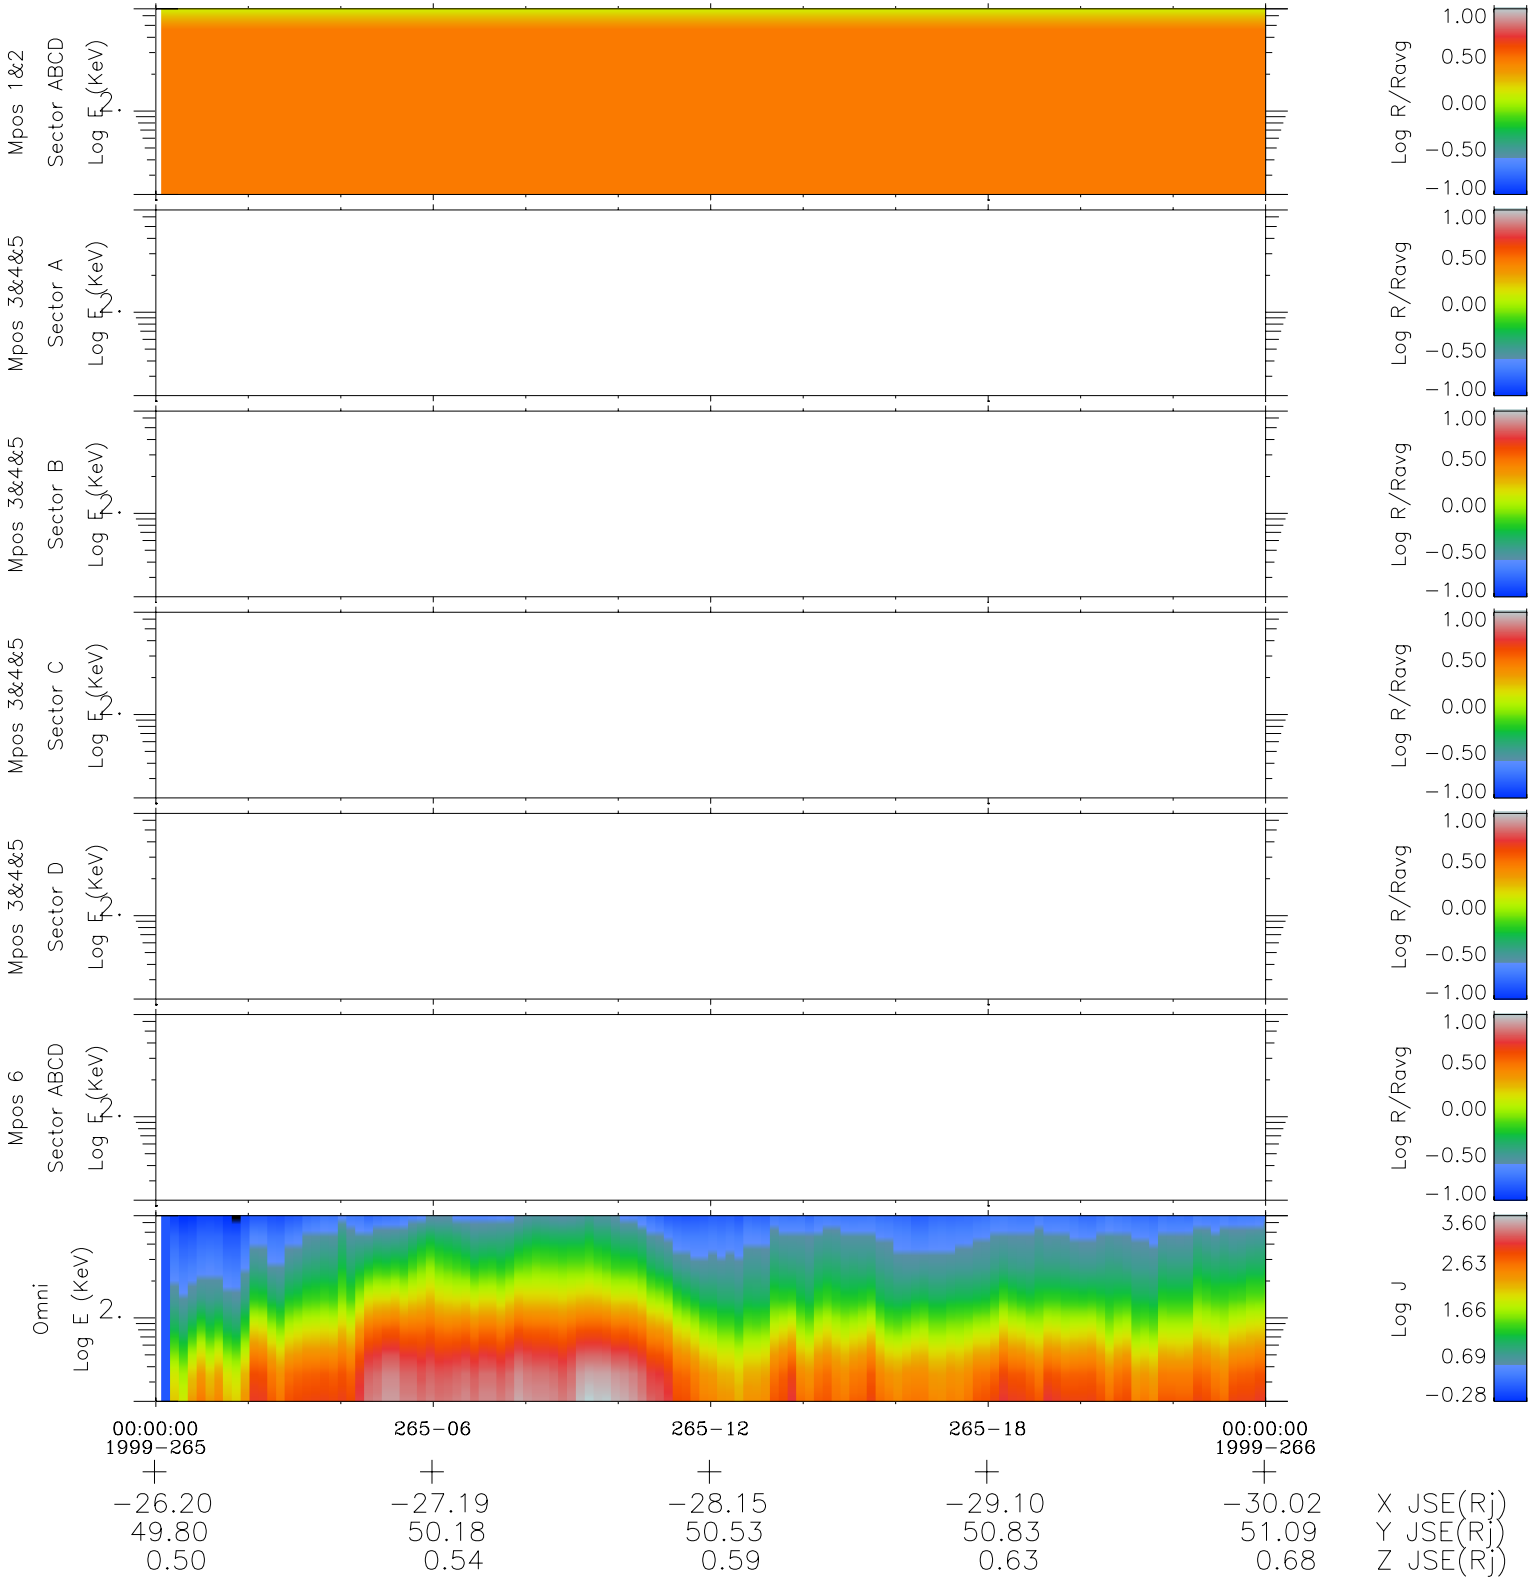

# Galileo EPD Real Time R6 Electrons Spectra 99265

Software Version: RTSPEC\_R6 V 1.20  
 Data Production: 26-03-01  
 Plot Production: Mon Sep 17 00:39:23 2001  
 Color File: wondr3  
 Geofactor File: 1.1

- ◇ = Jupiter look direction
- = Corotation look direction