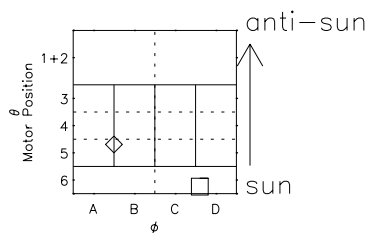

# Galileo EPD Real Time R6 Ions Spectra 99265

Software Version: RTSPEC\_R6 V 1.20  
 Data Production: 26-03-01  
 Plot Production: Mon Sep 17 00:39:18 2001  
 Color File: wondr3  
 Geofactor File: 1.1

- ◇ = Jupiter look direction
- = Corotation look direction