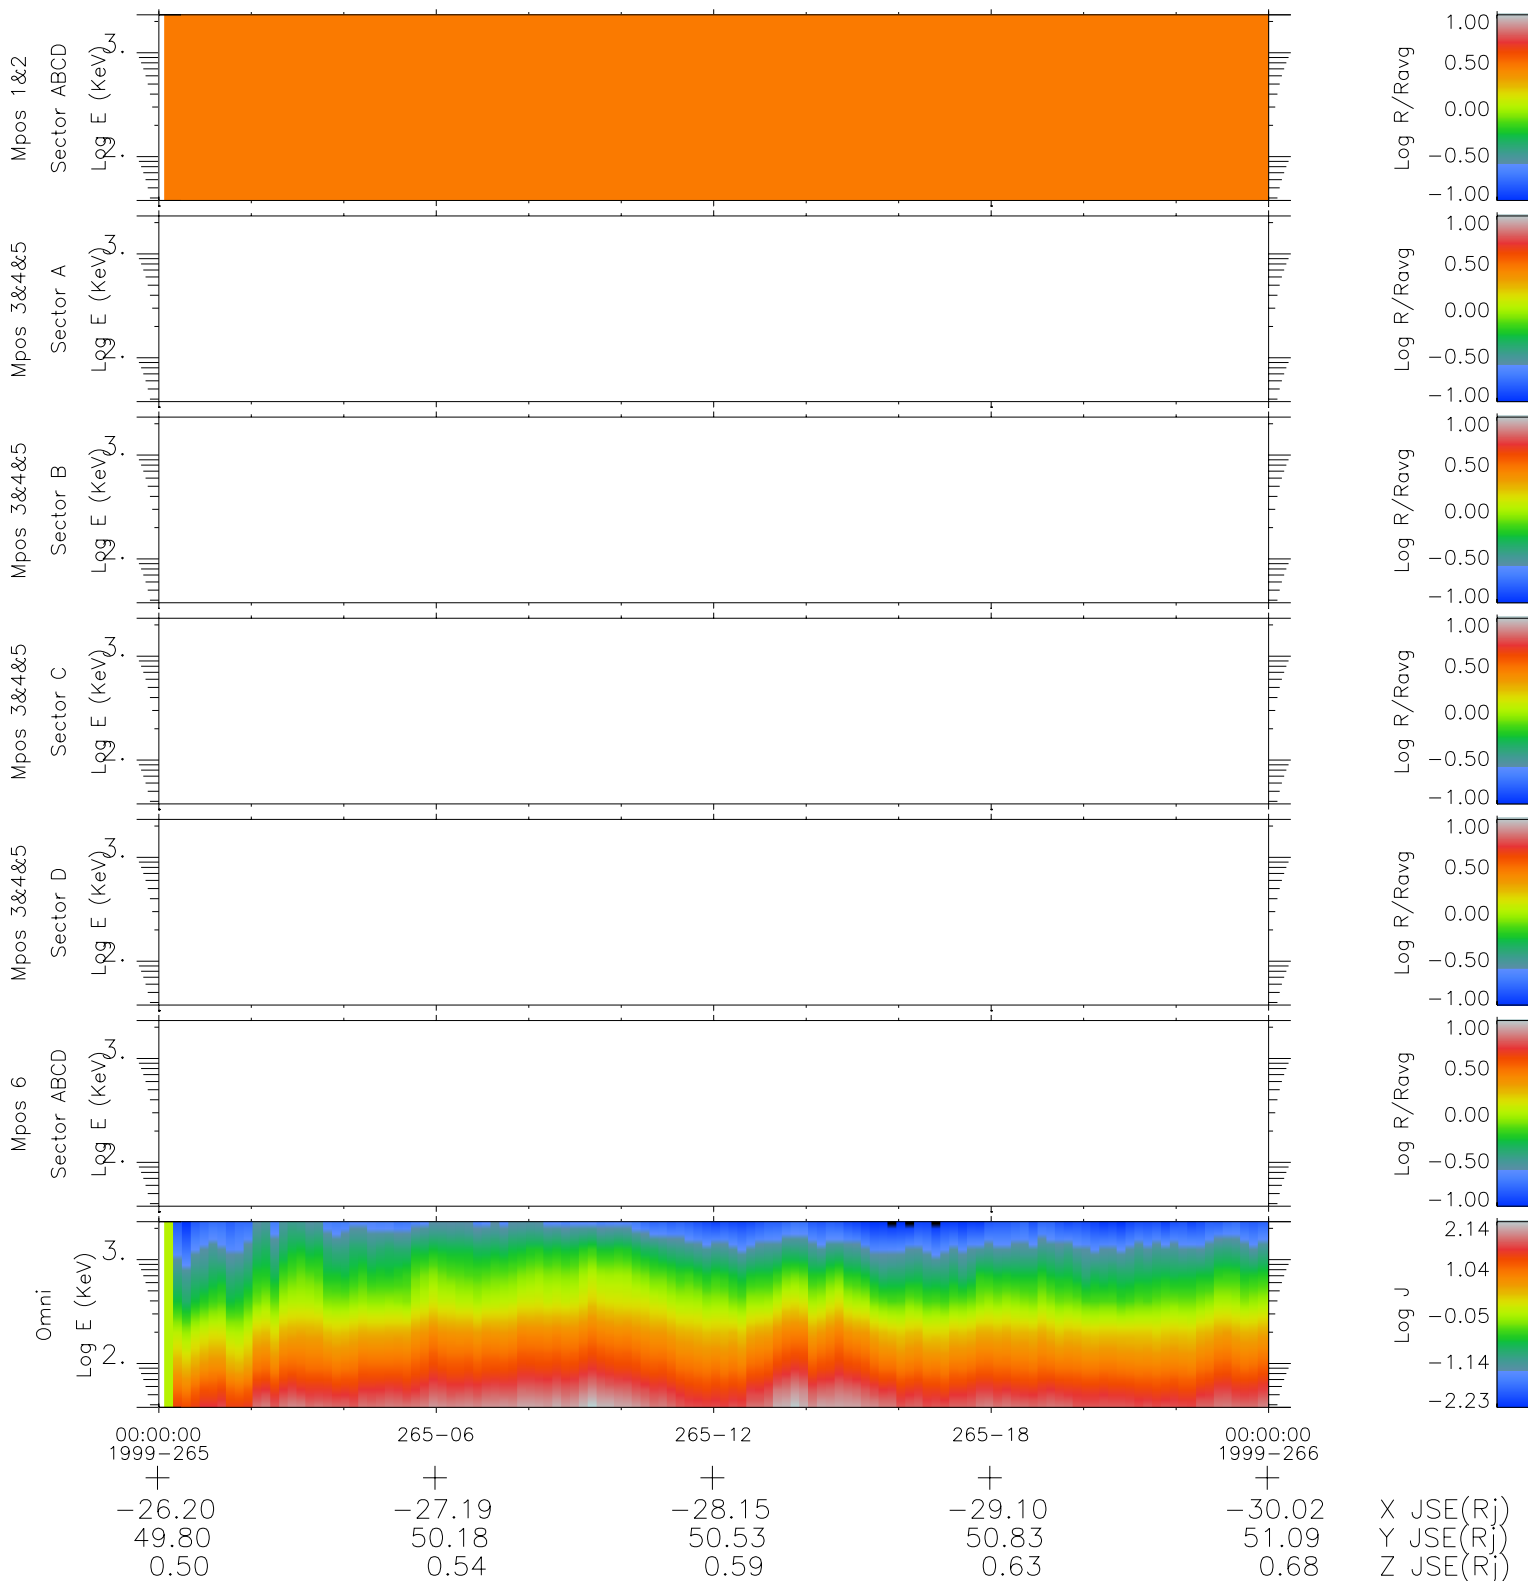

# Galileo EPD Real Time R6 Ions Spectra 99265

Software Version: RTSPEC\_R6 V 1.20  
 Data Production: 26-03-01  
 Plot Production: Mon Sep 17 00:39:18 2001  
 Color File: wondr3  
 Geofactor File: 1.1

- ◇ = Jupiter look direction
- = Corotation look direction