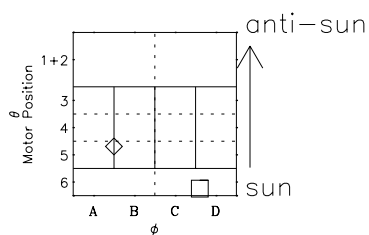

Galileo EPD Real-Time Omni 99265

Software Version: RTLINE_OMNI V 1.20
Data Production: 26-03-01
Plot Production: Mon Sep 17 00:41:23 2001

◇ = Jupiter look direction
□ = Corotation look direction