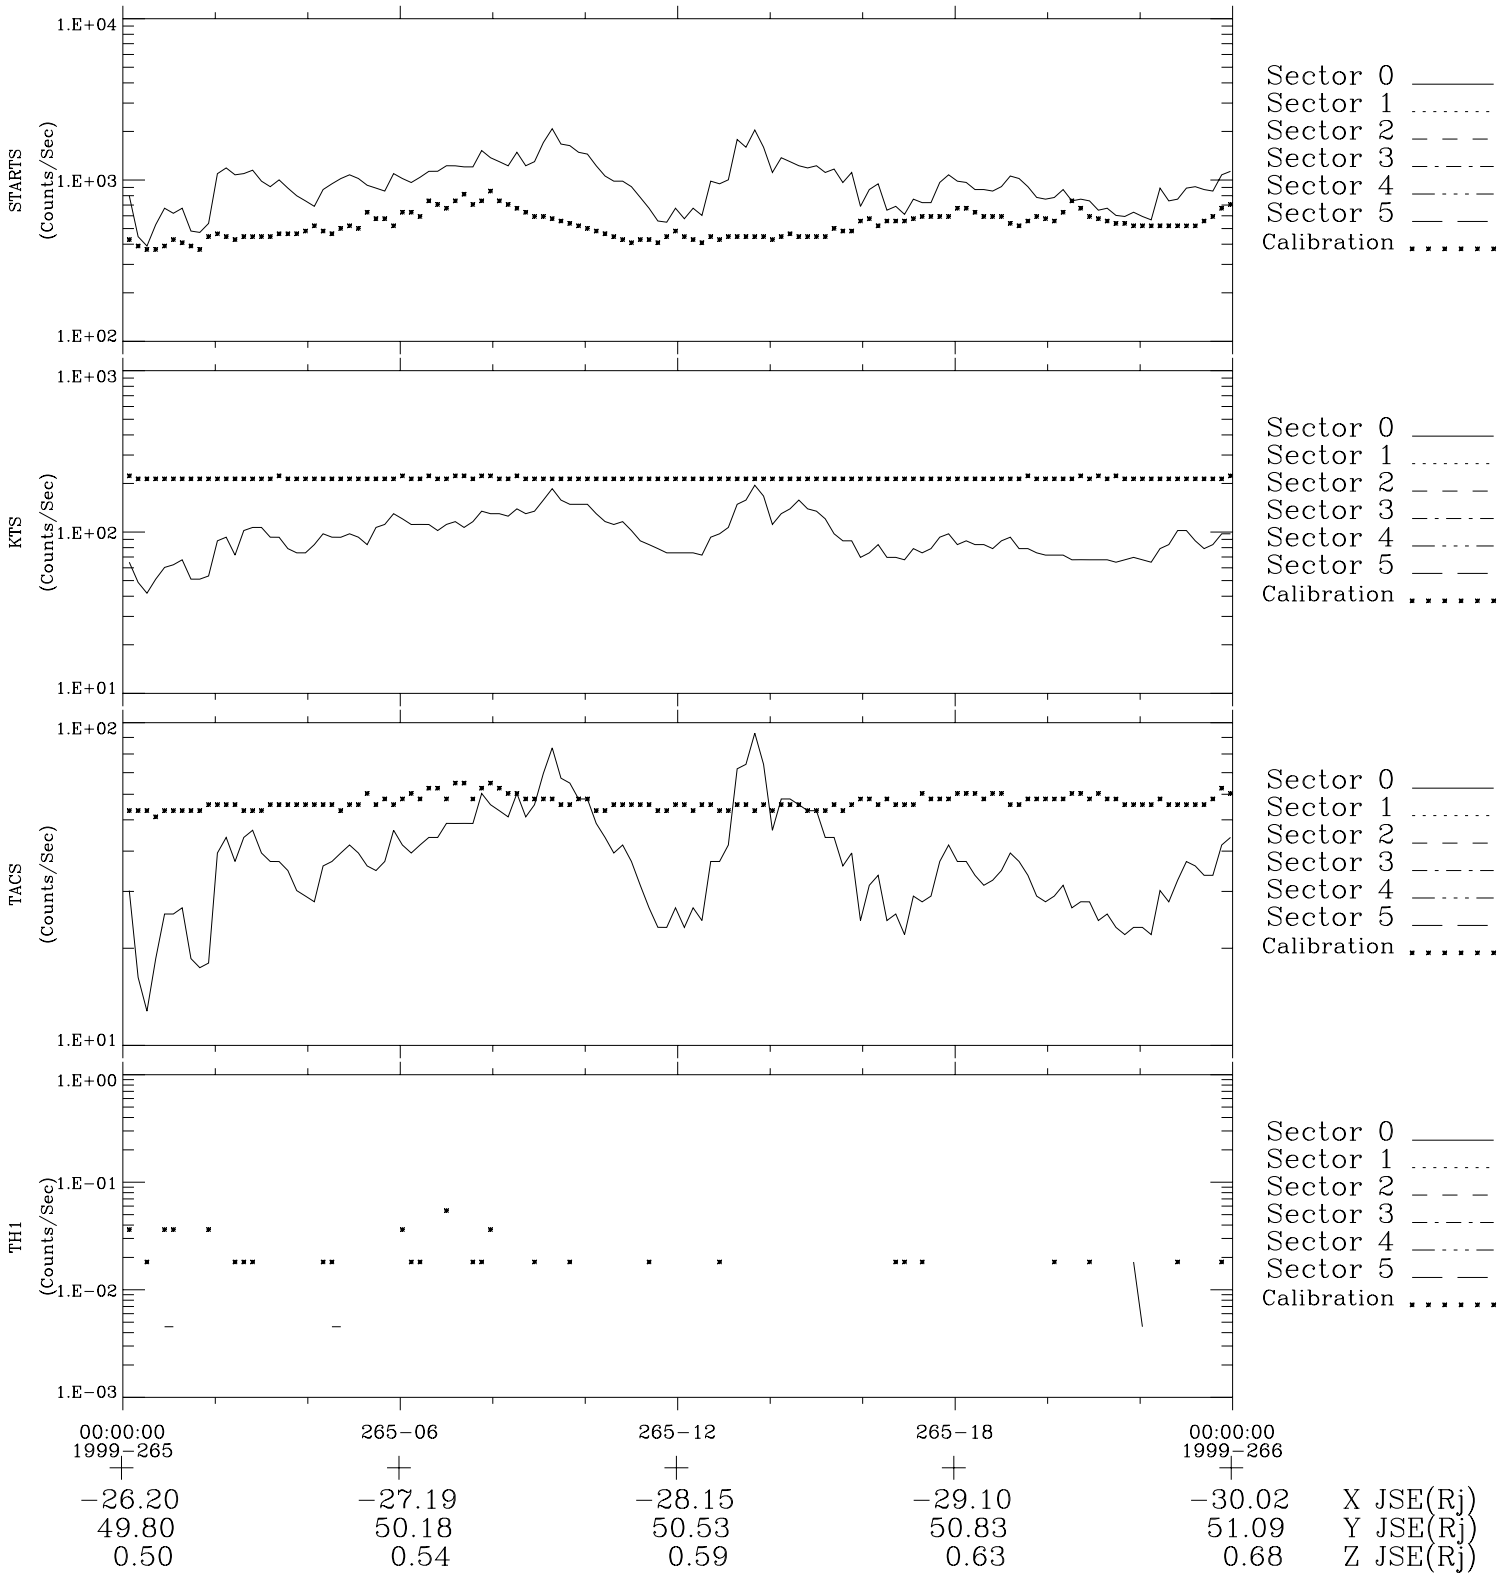

Galileo EPD Real-Time Six-Sector 99265

Software Version: RTLINE_R6 V 1.20
Data Production: 26-03-01
Plot Production: Mon Sep 17 00:41:30 2001

◇ = Jupiter look direction
□ = Corotation look direction