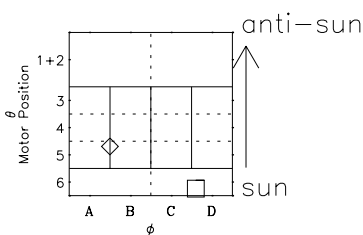

Galileo EPD Real-Time Six-Sector 99265

Software Version: RTLINE_R6 V 1.20
Data Production: 26-03-01
Plot Production: Mon Sep 17 00:41:30 2001

◇ = Jupiter look direction
□ = Corotation look direction