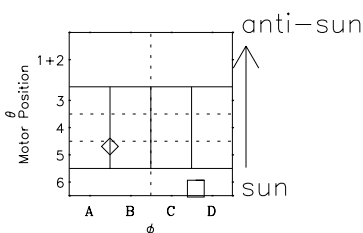

# Galileo EPD Real-Time Six-Sector 99265

Software Version: RTLINE\_R6 V 1.20  
Data Production: 26-03-01  
Plot Production: Mon Sep 17 00:41:29 2001

◇ = Jupiter look direction  
□ = Corotation look direction