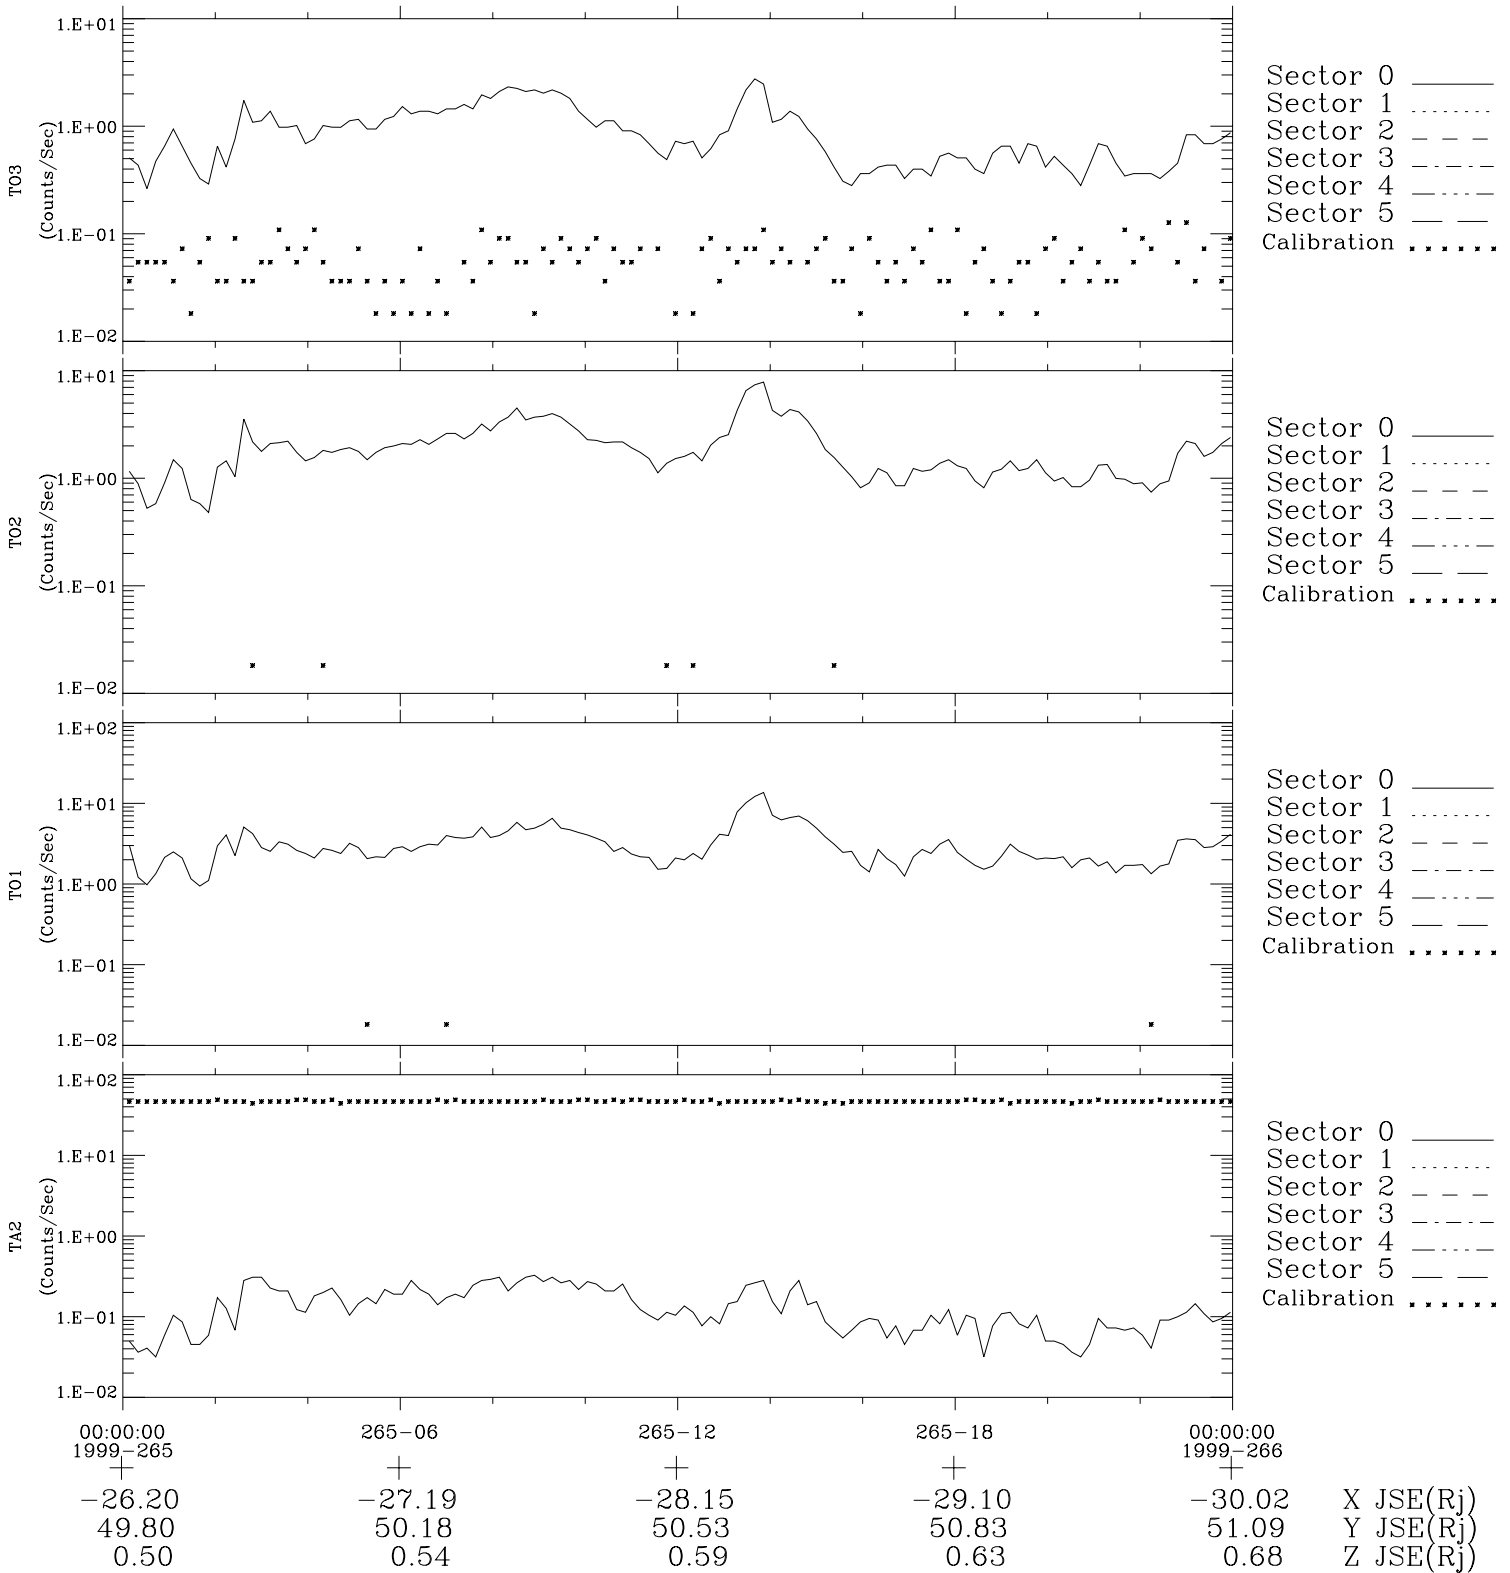

# Galileo EPD Real-Time Six-Sector 99265

Software Version: RTLINE\_R6 V 1.20  
Data Production: 26-03-01  
Plot Production: Mon Sep 17 00:41:29 2001

◇ = Jupiter look direction  
□ = Corotation look direction