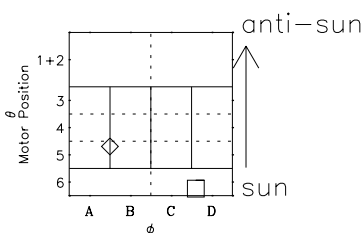

Galileo EPD Real-Time Six-Sector 99265

Software Version: RTLINE_R6 V 1.20
Data Production: 26-03-01
Plot Production: Mon Sep 17 00:41:28 2001

◇ = Jupiter look direction
□ = Corotation look direction