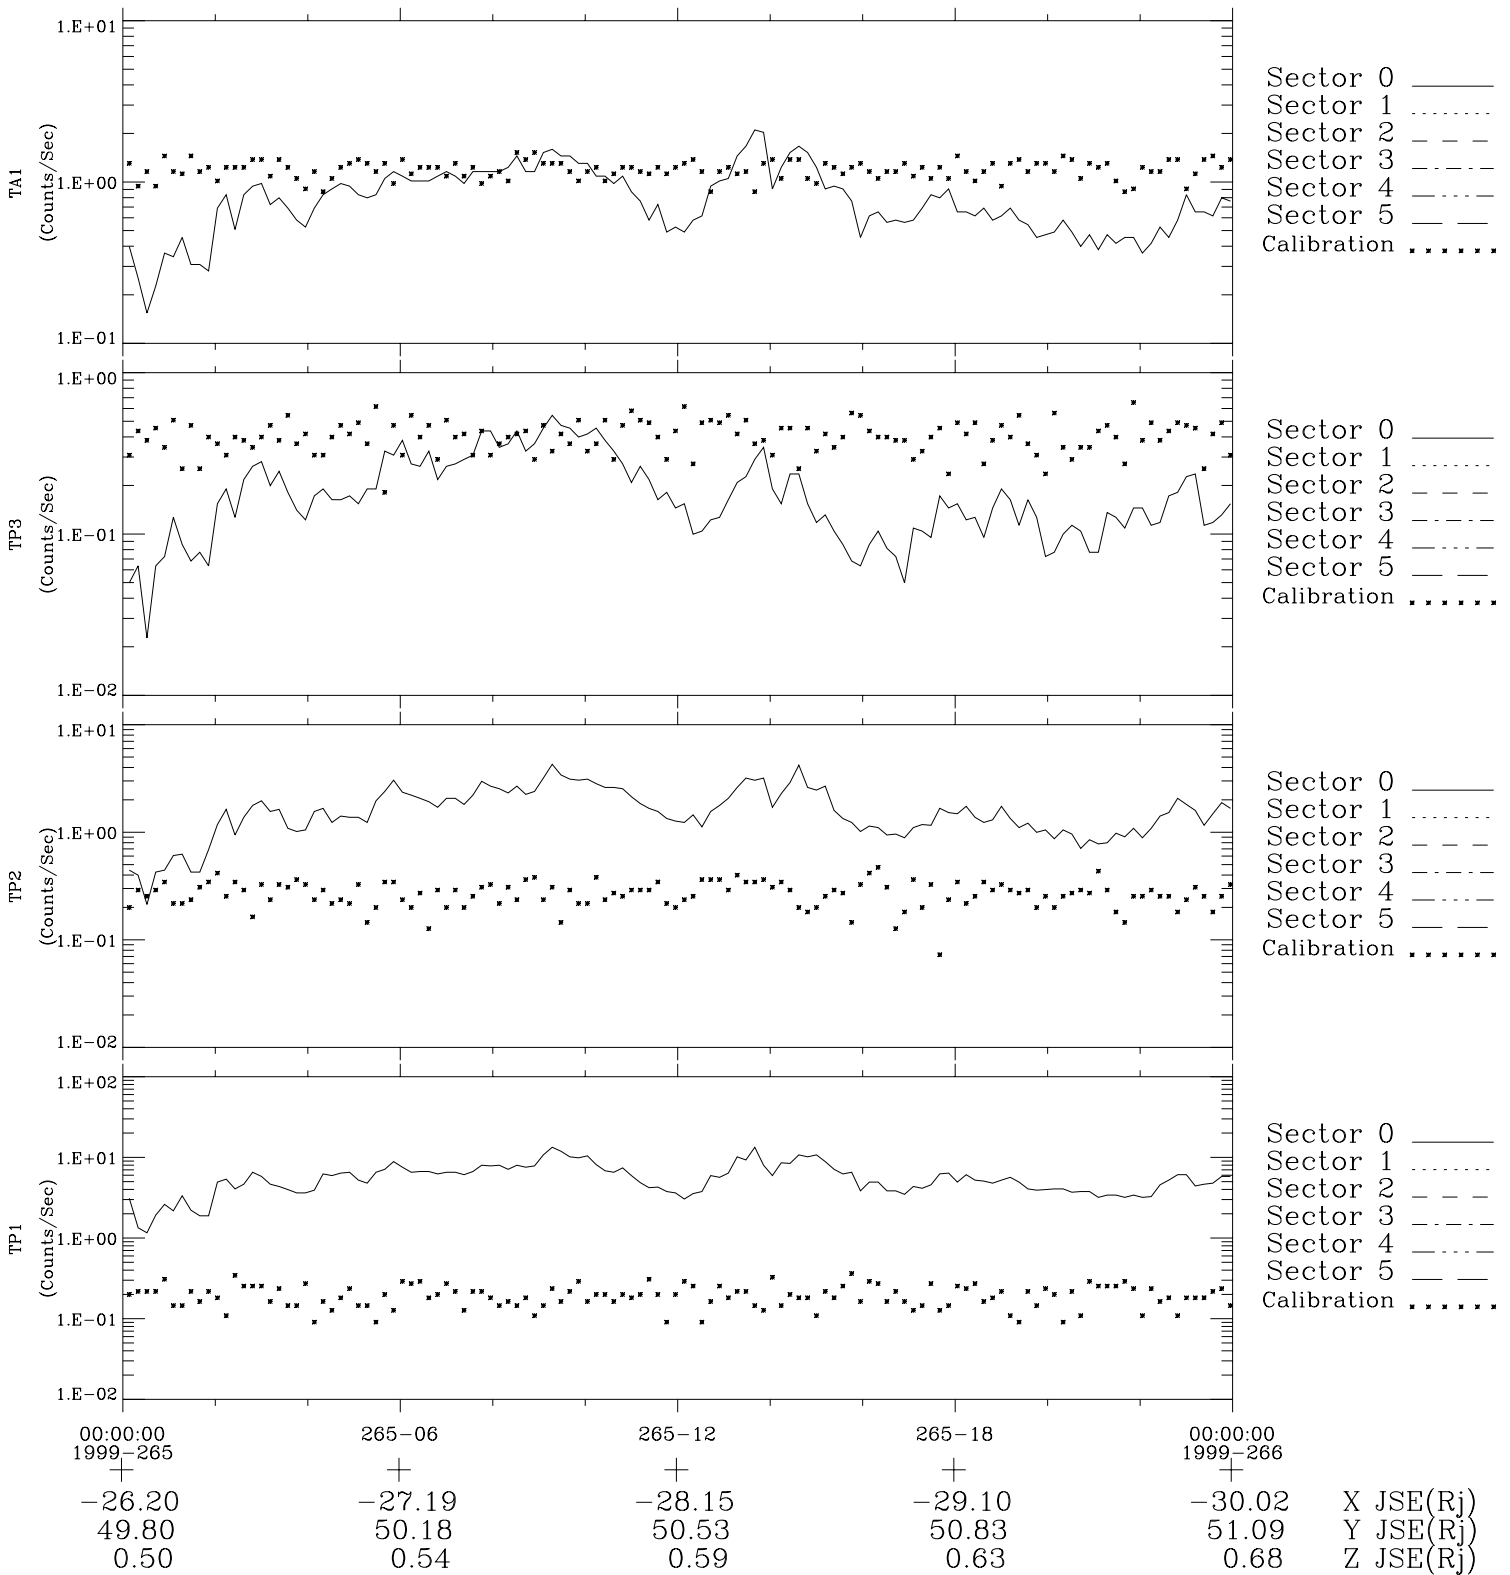

Galileo EPD Real-Time Six-Sector 99265

Software Version: RTLINE_R6 V 1.20
Data Production: 26-03-01
Plot Production: Mon Sep 17 00:41:28 2001

◇ = Jupiter look direction
□ = Corotation look direction