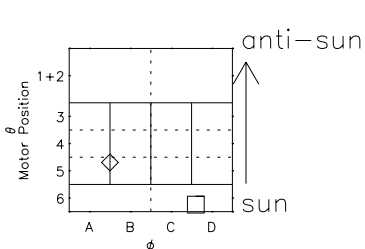

Galileo EPD Real Elevation Anisotropies 99265

Software Version: RTELEV_FLUX V 1.20
 Data Production: 26-03-01
 Plot Production: Mon Sep 17 00:40:33 2001
 Color File: wondr3
 Geofactor File: 1.1

- ◇ = Jupiter look direction
- = Corotation look direction