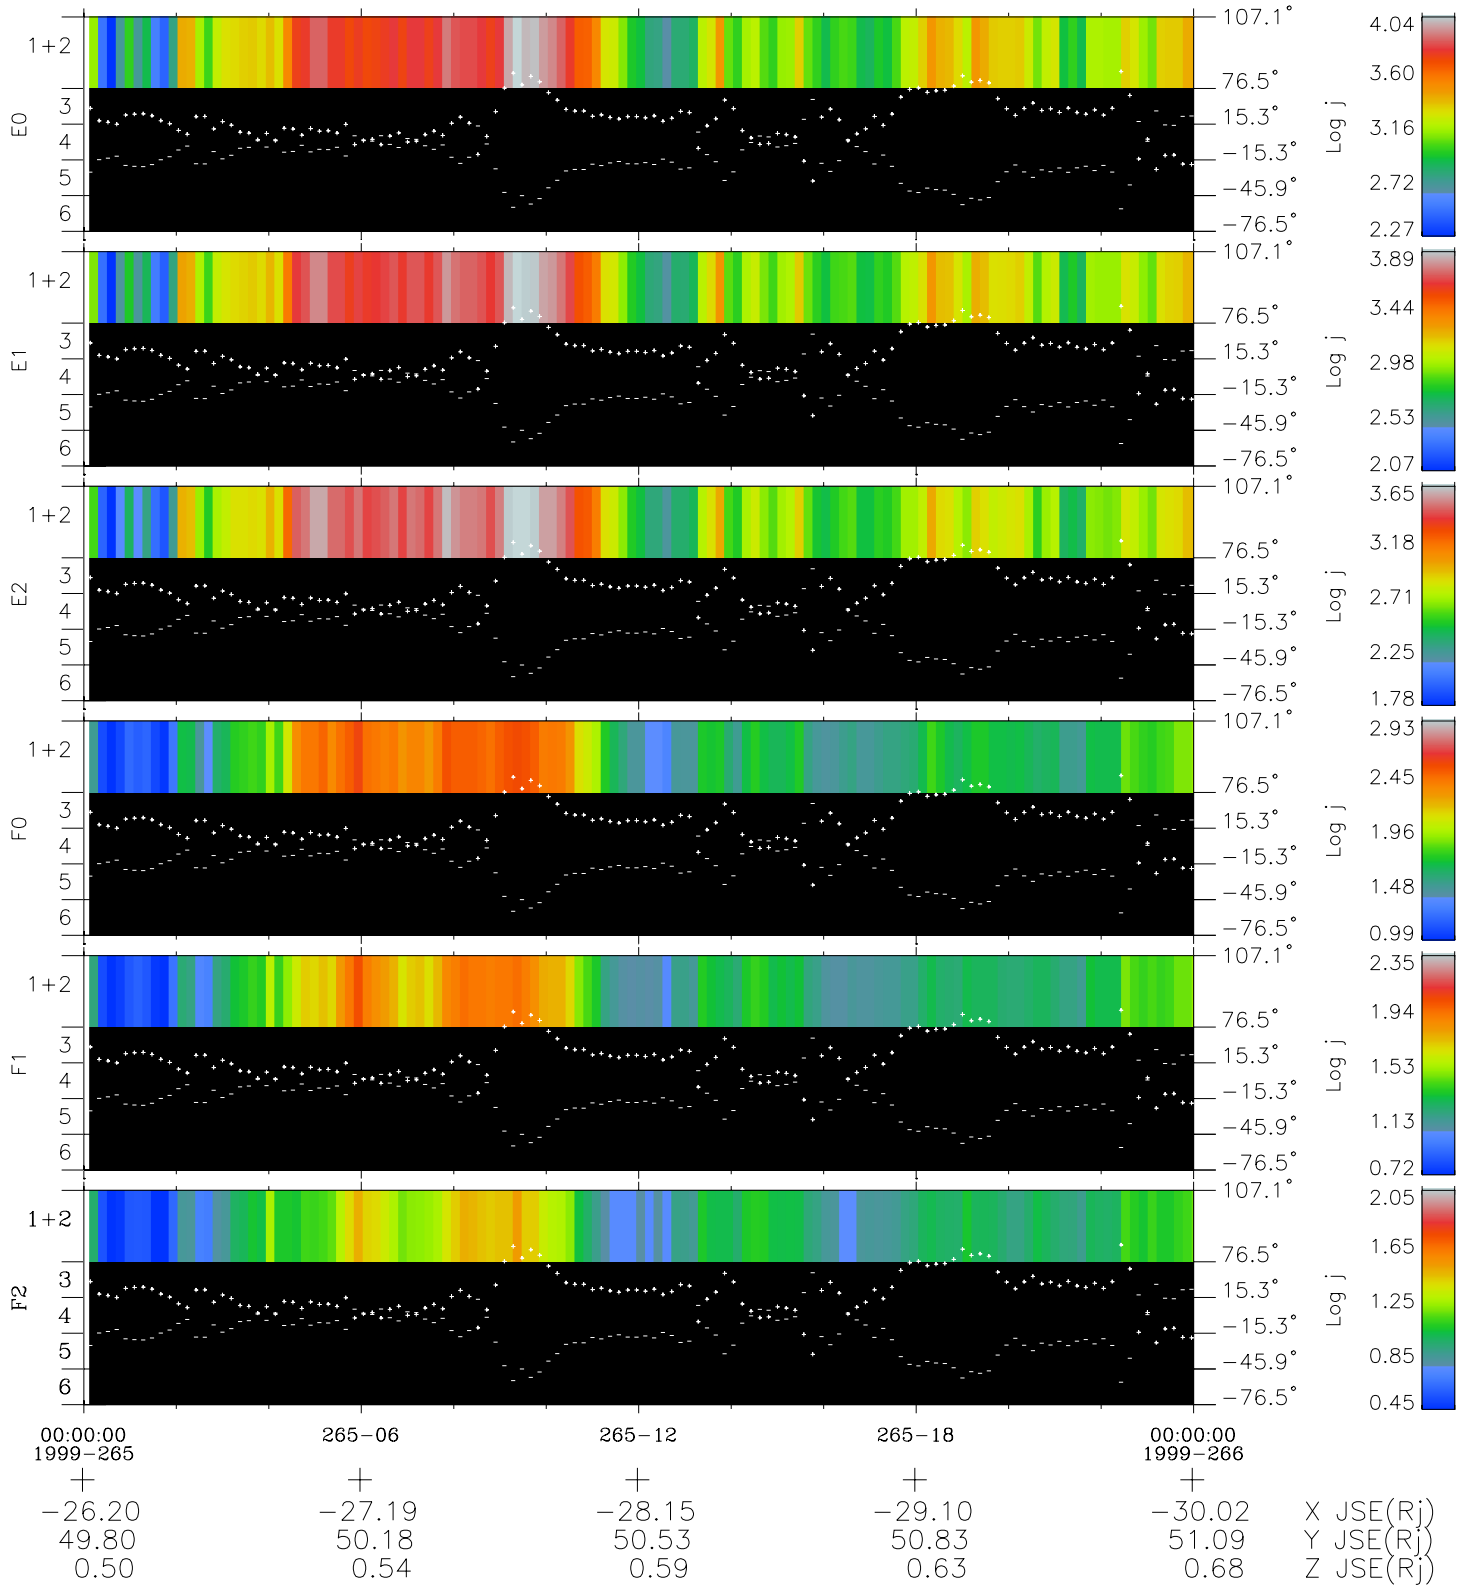

Galileo EPD Real Elevation Anisotropies 99265

Software Version: RTELEV_FLUX V 1.20
 Data Production: 26-03-01
 Plot Production: Mon Sep 17 00:40:33 2001
 Color File: wondr3
 Geofactor File: 1.1

- ◇ = Jupiter look direction
- = Corotation look direction