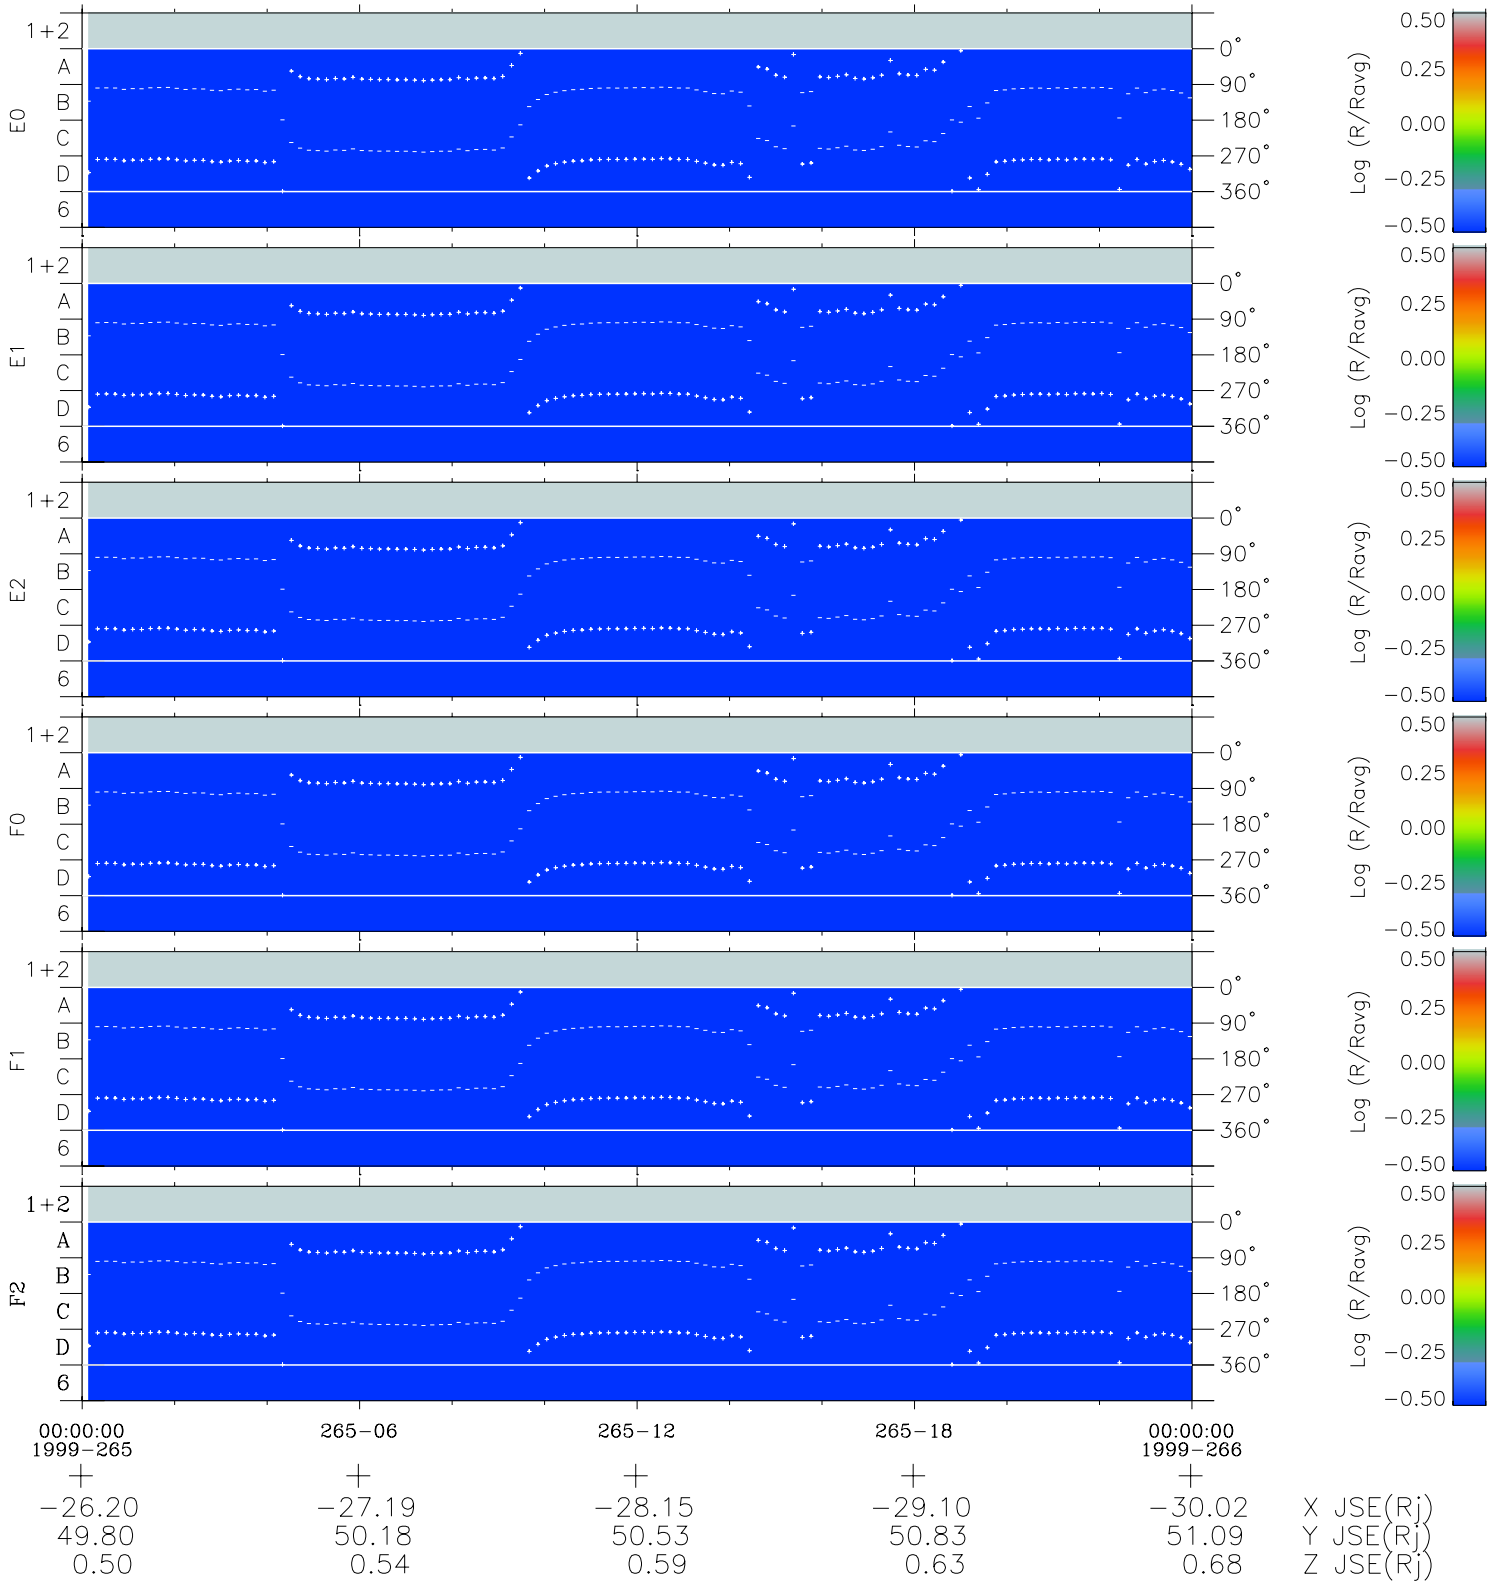

Galileo EPD Real Time Azimuth Anisotropies 99265

Software Version: RTAZIM_MEAN V 1.20
 Data Production: 26-03-01
 Plot Production: Mon Sep 17 00:40:55 2001
 Color File: wondr3
 Geofactor File: 1.1

◇ = Jupiter look direction
 □ = Corotation look direction