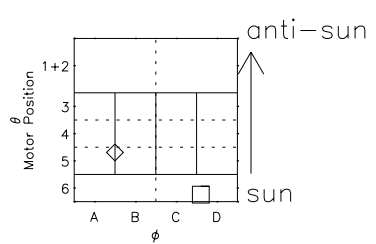

Galileo EPD Real Time Azimuth Anisotropies 99265

Software Version: RTAZIM_MEAN V 1.20
 Data Production: 26-03-01
 Plot Production: Mon Sep 17 00:40:55 2001
 Color File: wondr3
 Geofactor File: 1.1

◇ = Jupiter look direction
 □ = Corotation look direction