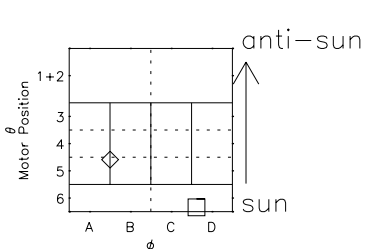

# Galileo EPD Real Elevation Anisotropies 99264

Software Version: RTELEV\_NORM V 1.20  
Data Production: 26-03-01  
Plot Production: Mon Sep 17 00:33:19 2001  
Color File: wondr3  
Geofactor File: 1.1

- ◇ = Jupiter look direction
- = Corotation look direction