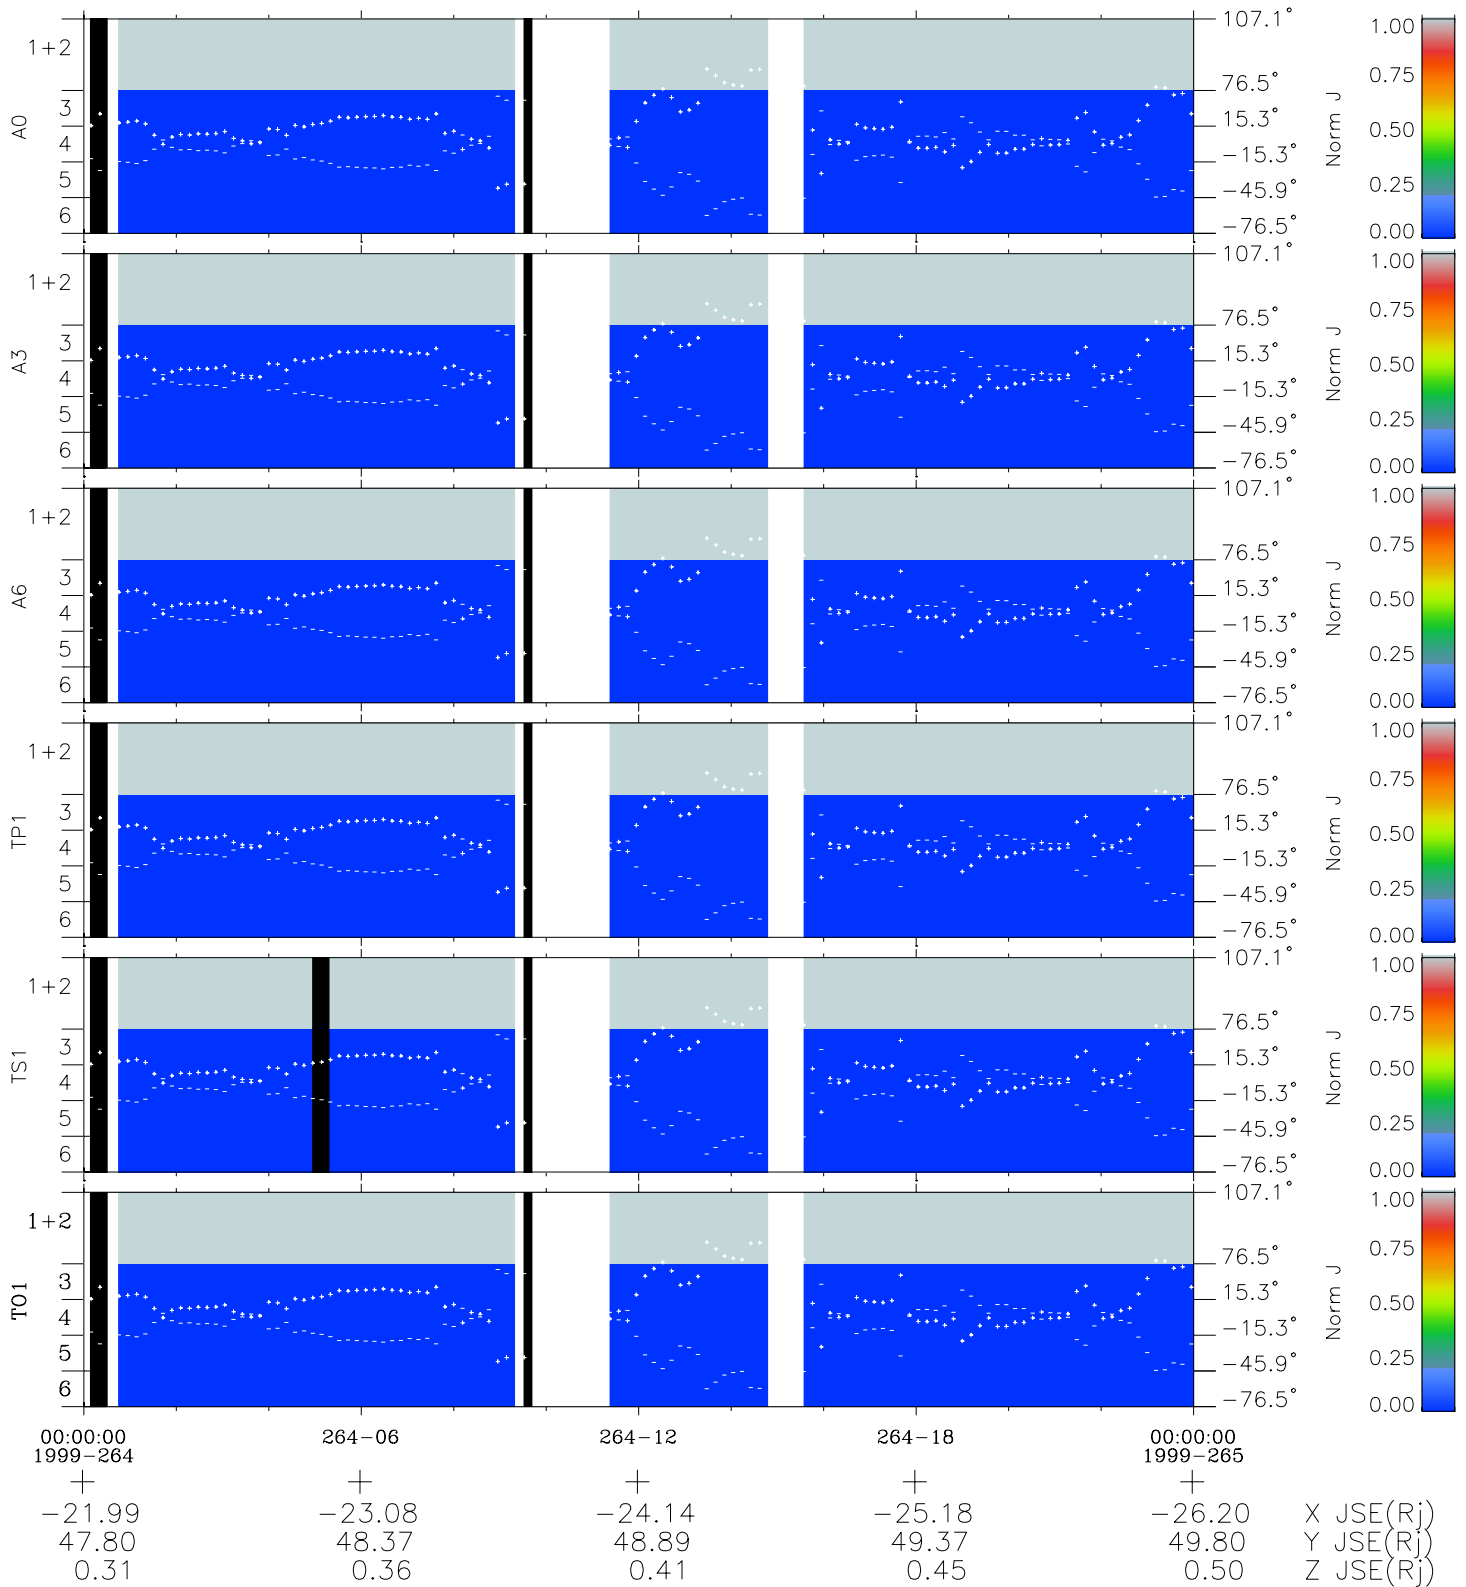

# Galileo EPD Real Elevation Anisotropies 99264

Software Version: RTELEV\_NORM V 1.20  
Data Production: 26-03-01  
Plot Production: Mon Sep 17 00:33:19 2001  
Color File: wondr3  
Geofactor File: 1.1

- ◇ = Jupiter look direction
- = Corotation look direction