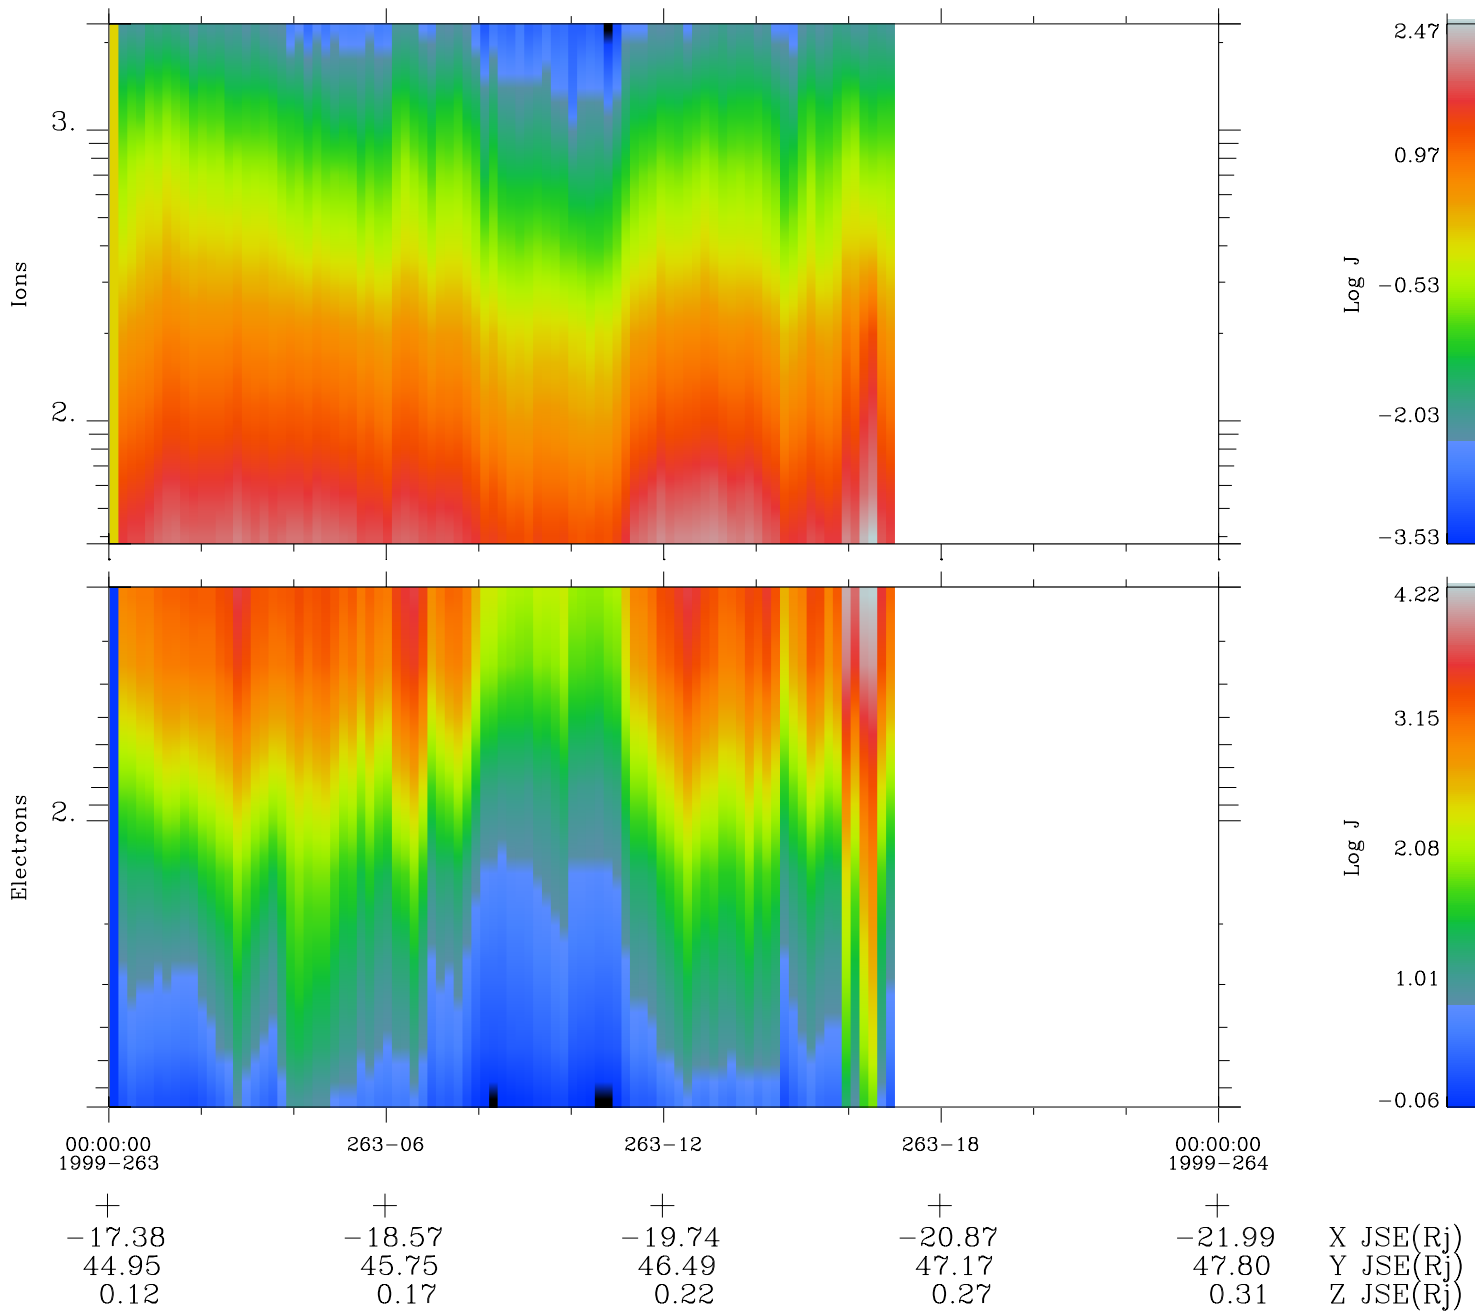

Galileo EPD Real Time Omni Spectrum 99263

Software Version: RTSPEC_OMNI V 1.20
 Data Production: 26-03-01
 Plot Production: Mon Sep 17 00:25:01 2001
 Color File: wondr3
 Geofactor File: 1.1

- ◇ = Jupiter look direction
- = Corotation look direction