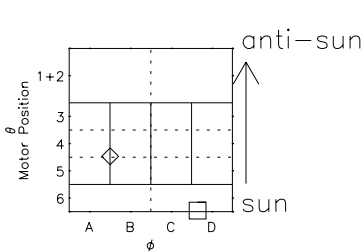

Galileo EPD Real Time R6 Ions Spectra 99263

Software Version: RTSPEC_R6 V 1.20
 Data Production: 26-03-01
 Plot Production: Mon Sep 17 00:24:51 2001
 Color File: wondr3
 Geofactor File: 1.1

- ◇ = Jupiter look direction
- = Corotation look direction