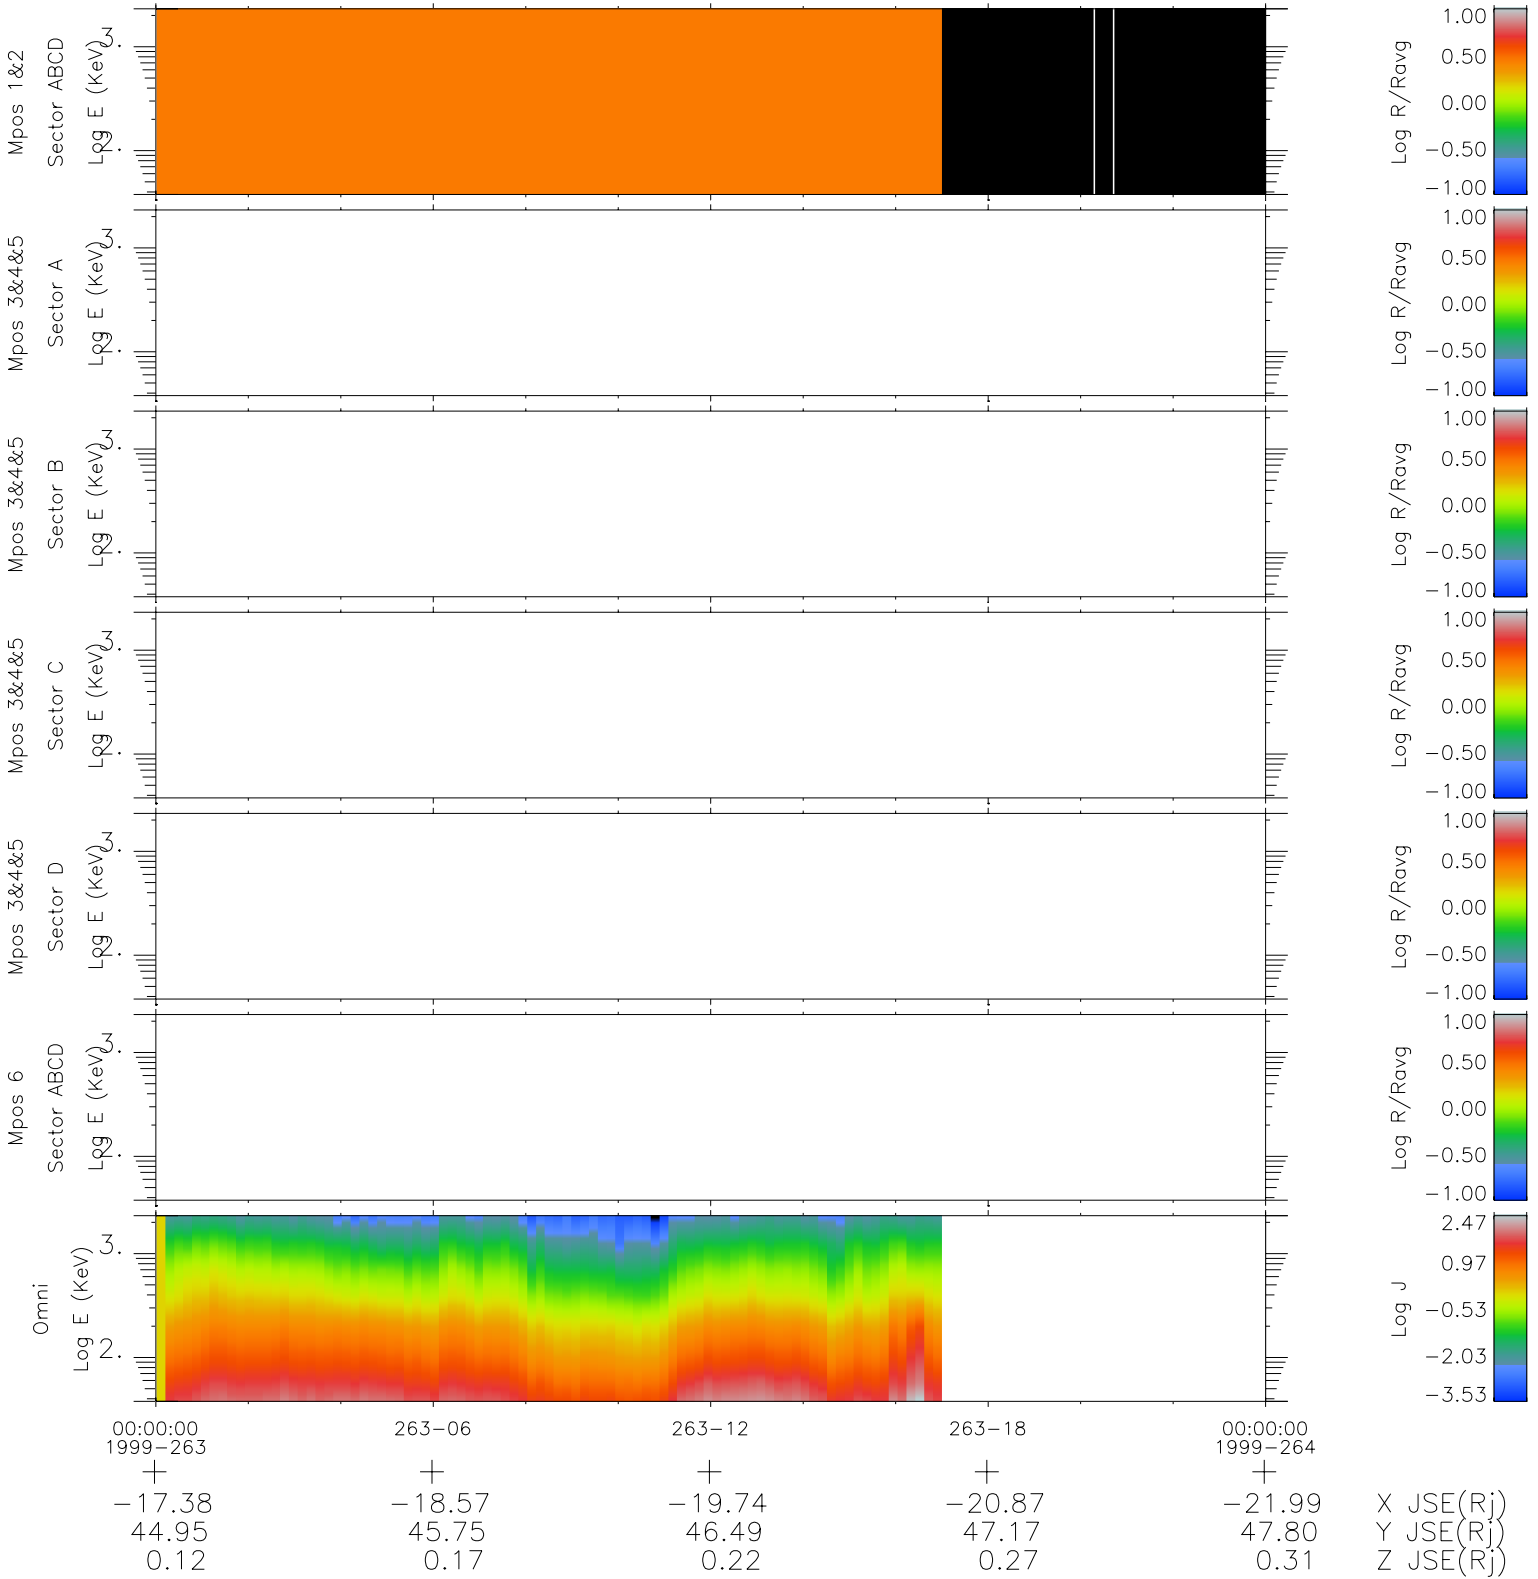

Galileo EPD Real Time R6 Ions Spectra 99263

Software Version: RTSPEC_R6 V 1.20
 Data Production: 26-03-01
 Plot Production: Mon Sep 17 00:24:51 2001
 Color File: wondr3
 Geofactor File: 1.1

- ◇ = Jupiter look direction
- = Corotation look direction