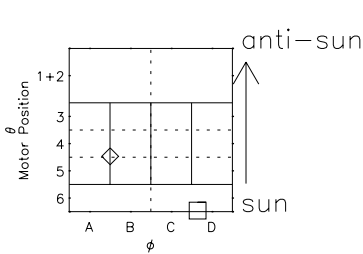

Galileo EPD Real Time All-Sky Anisotropies 99263

Software Version: RTSKY_NORM V 1.20
Data Production: 26-03-01
Plot Production: Mon Sep 17 00:25:37 2001
Color File: wondr3
Geofactor File: 1.1

- ◇ = Jupiter look direction
- = Corotation look direction