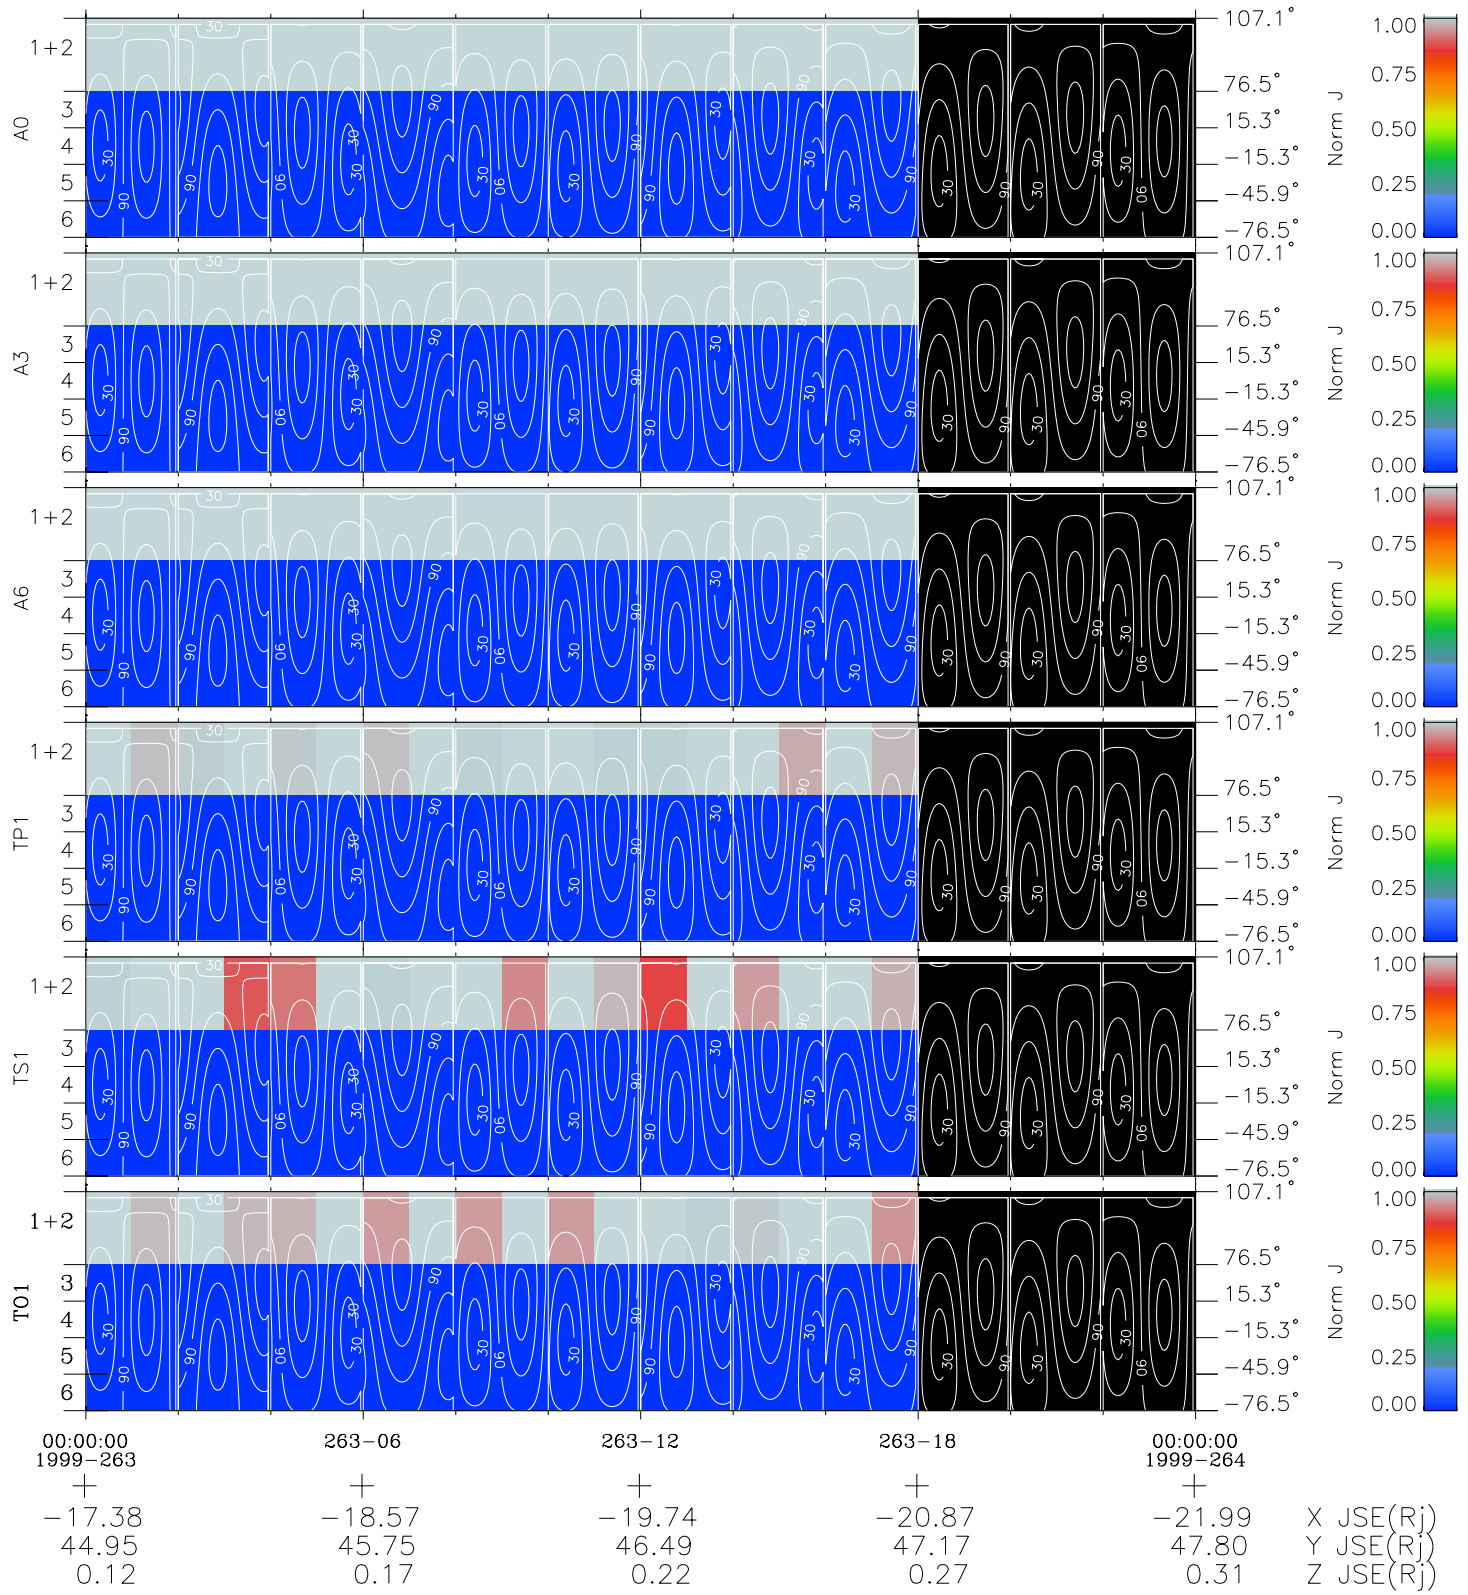

Galileo EPD Real Time All-Sky Anisotropies 99263

Software Version: RTSKY_NORM V 1.20
Data Production: 26-03-01
Plot Production: Mon Sep 17 00:25:37 2001
Color File: wondr3
Geofactor File: 1.1

- ◇ = Jupiter look direction
- = Corotation look direction