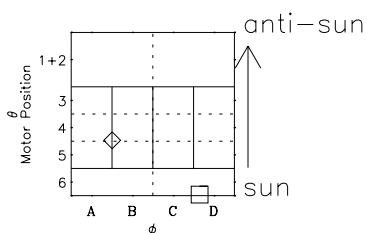

# Galileo EPD Real-Time Six-Sector 99263

Software Version: RTLINE\_R6 V 1.20  
Data Production: 26-03-01  
Plot Production: Mon Sep 17 00:27:00 2001

◇ = Jupiter look direction  
□ = Corotation look direction