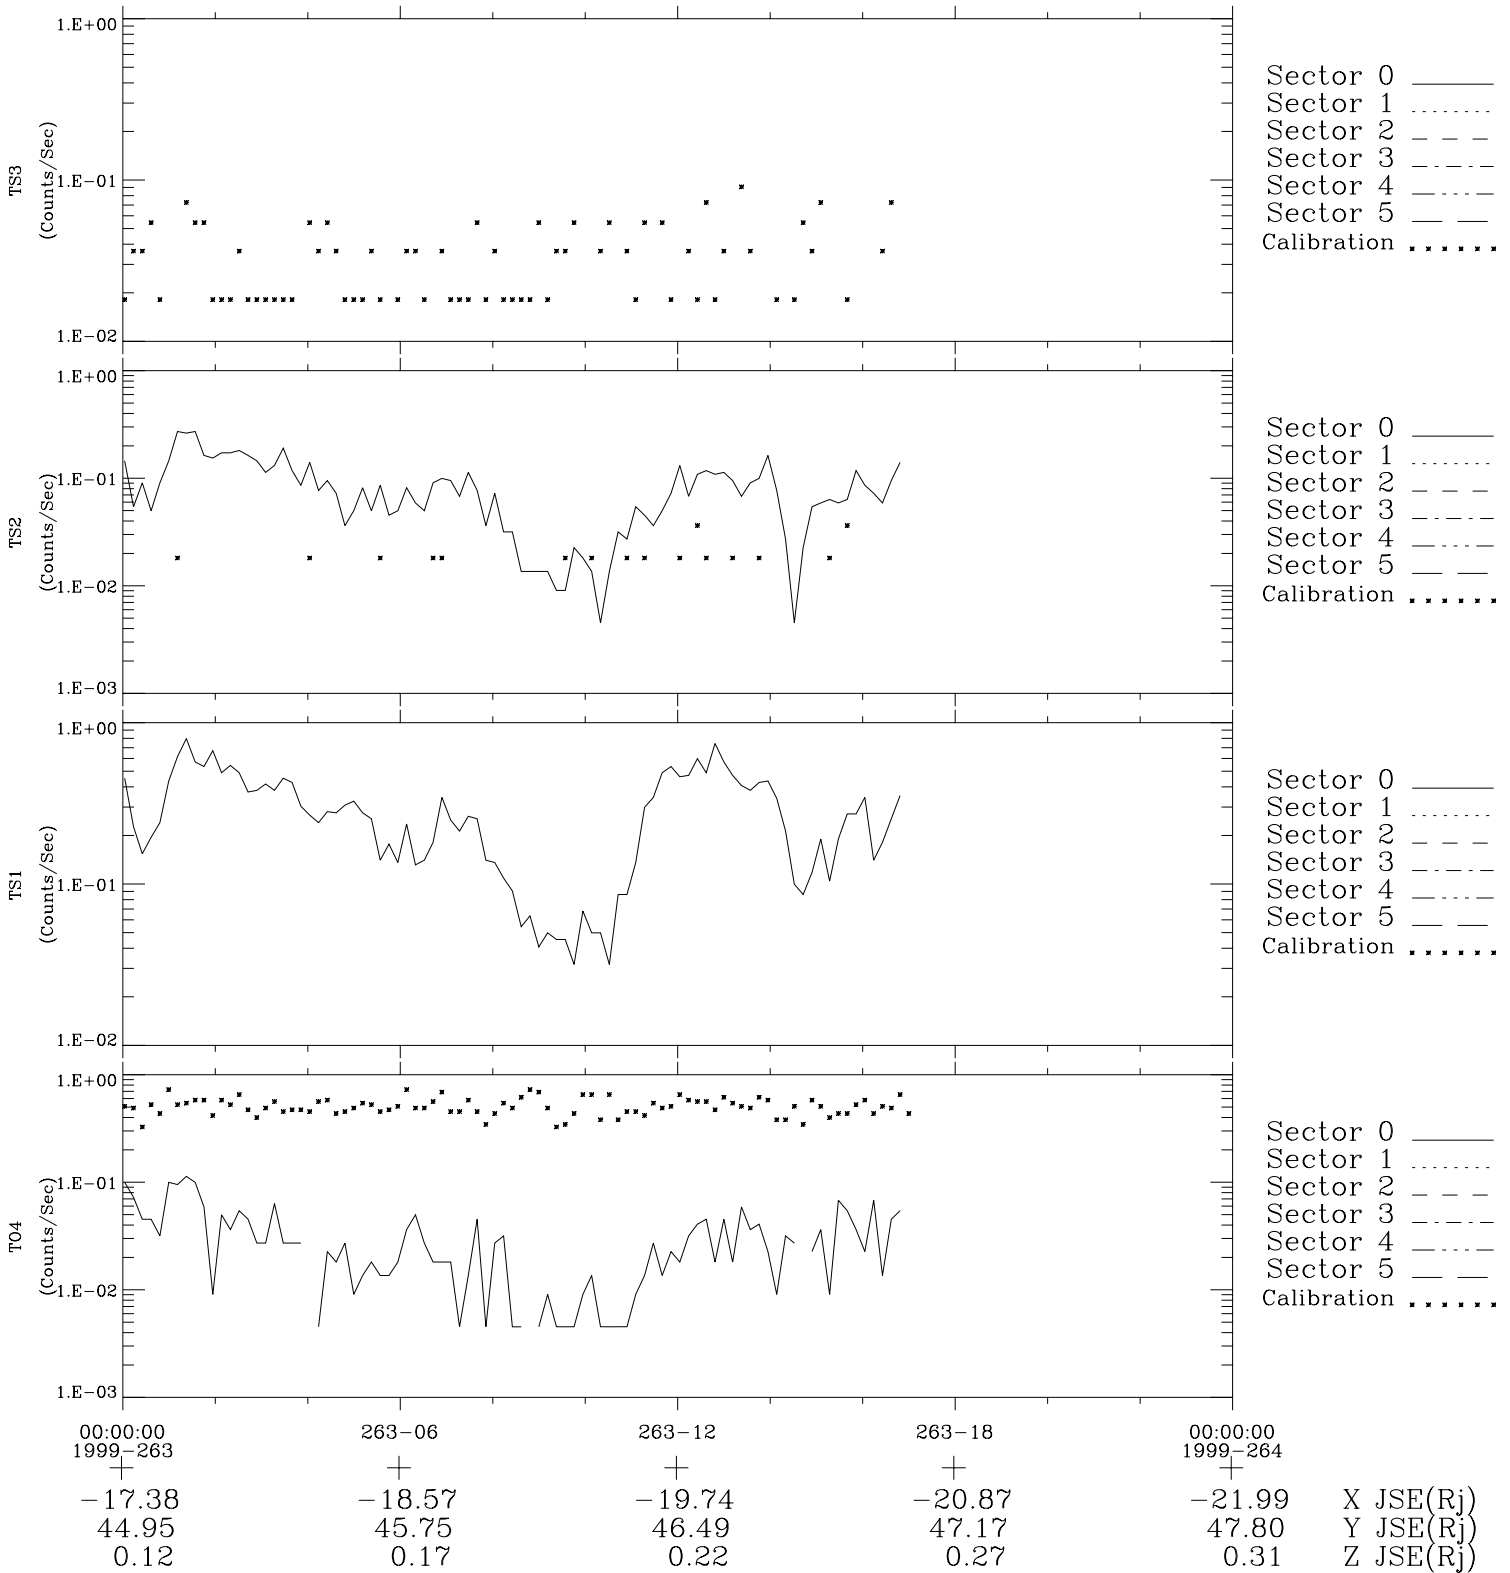

# Galileo EPD Real-Time Six-Sector 99263

Software Version: RTLINE\_R6 V 1.20  
Data Production: 26-03-01  
Plot Production: Mon Sep 17 00:27:00 2001

◇ = Jupiter look direction  
□ = Corotation look direction