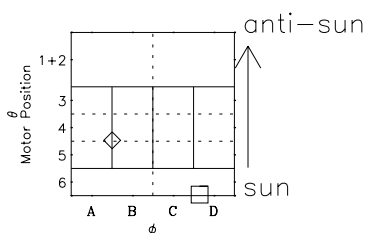

Galileo EPD Real-Time Six-Sector 99263

Software Version: RTLINE_R6 V 1.20
Data Production: 26-03-01
Plot Production: Mon Sep 17 00:26:59 2001

◇ = Jupiter look direction
□ = Corotation look direction