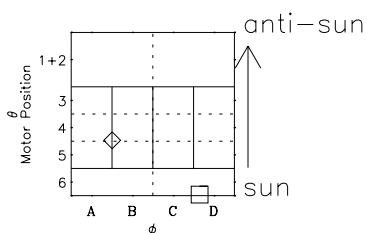

Galileo EPD Real-Time Six-Sector 99263

Software Version: RTLINE_R6 V 1.20
Data Production: 26-03-01
Plot Production: Mon Sep 17 00:26:58 2001

◇ = Jupiter look direction
□ = Corotation look direction