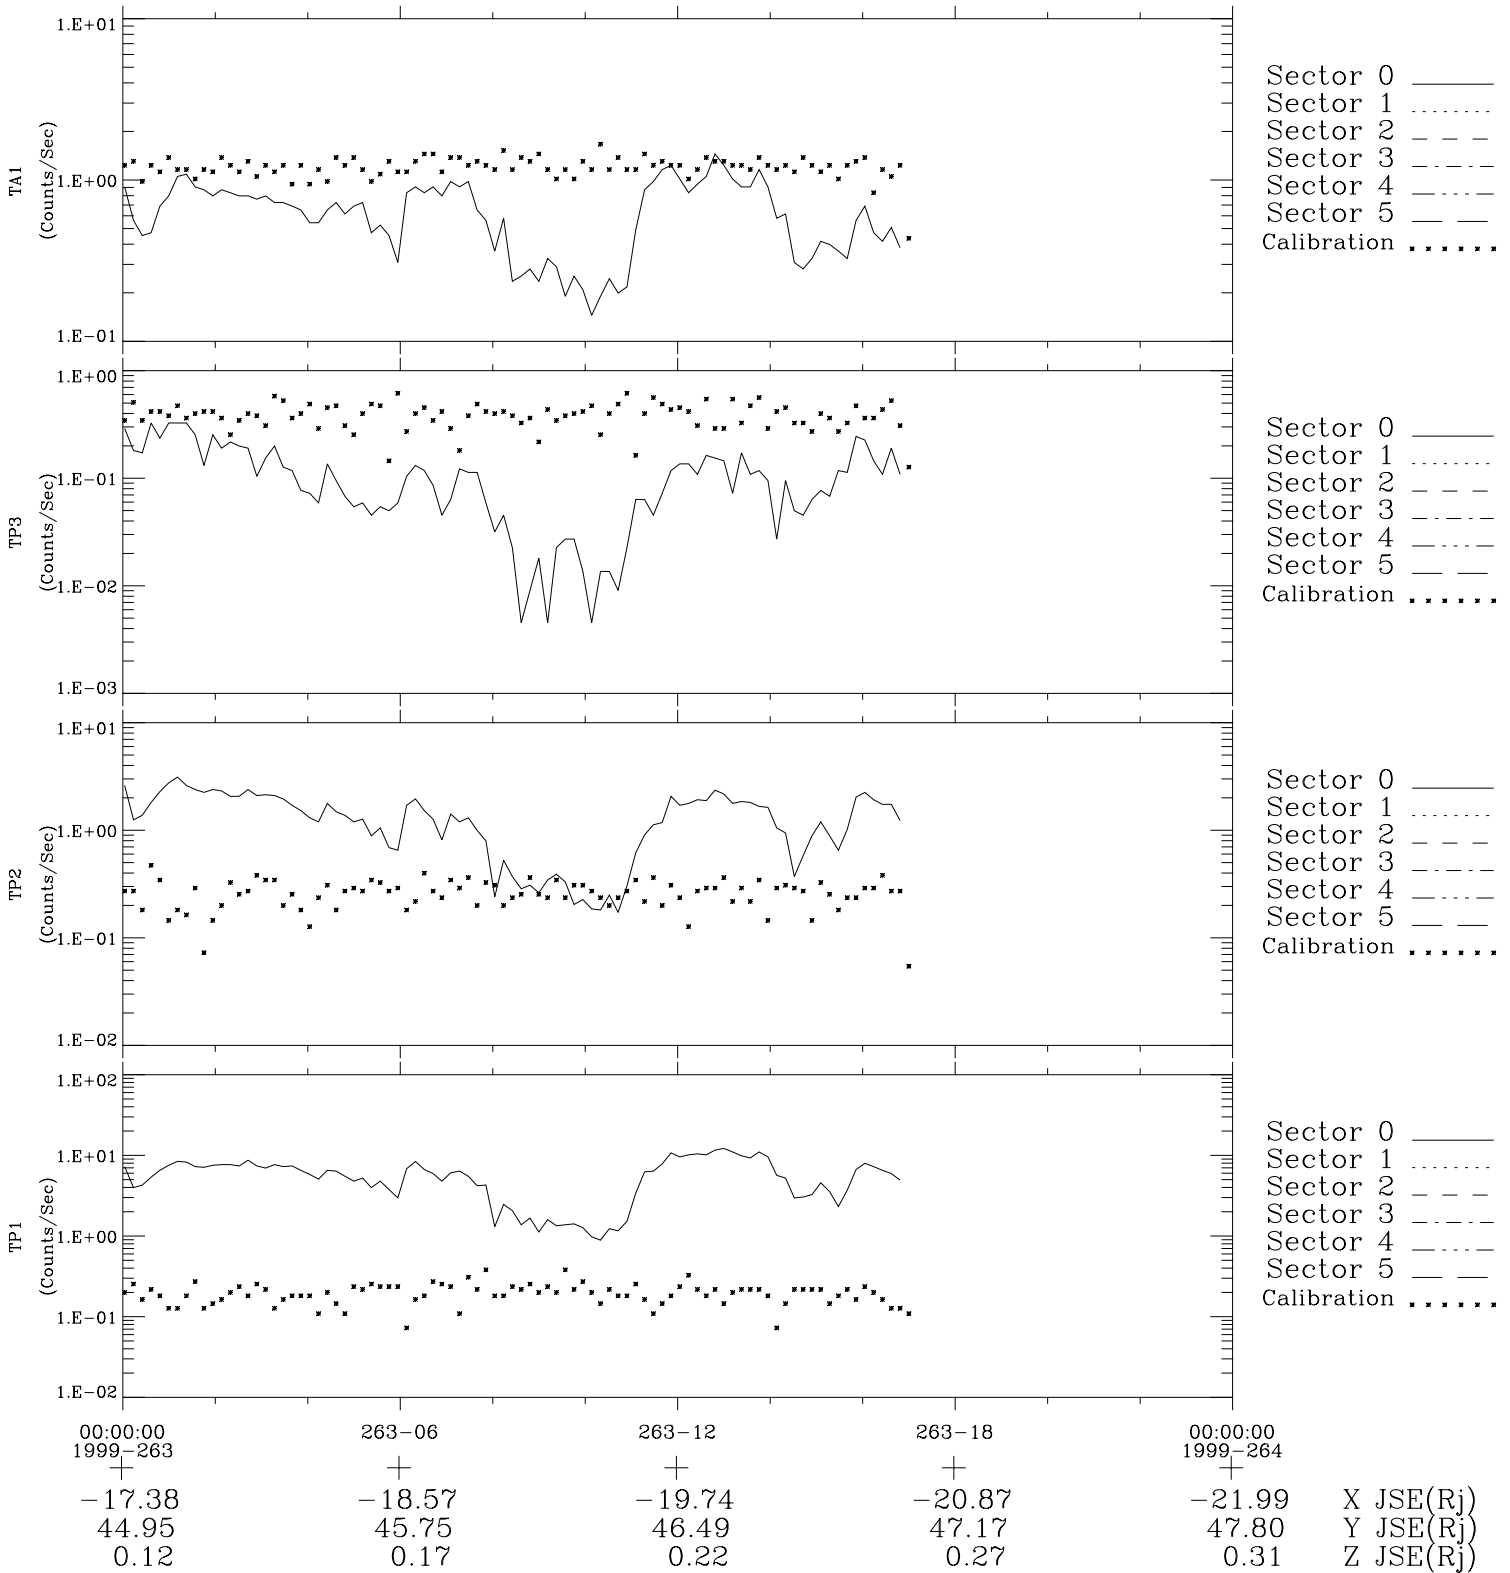

Galileo EPD Real-Time Six-Sector 99263

Software Version: RTLINE_R6 V 1.20
Data Production: 26-03-01
Plot Production: Mon Sep 17 00:26:58 2001

◇ = Jupiter look direction
□ = Corotation look direction