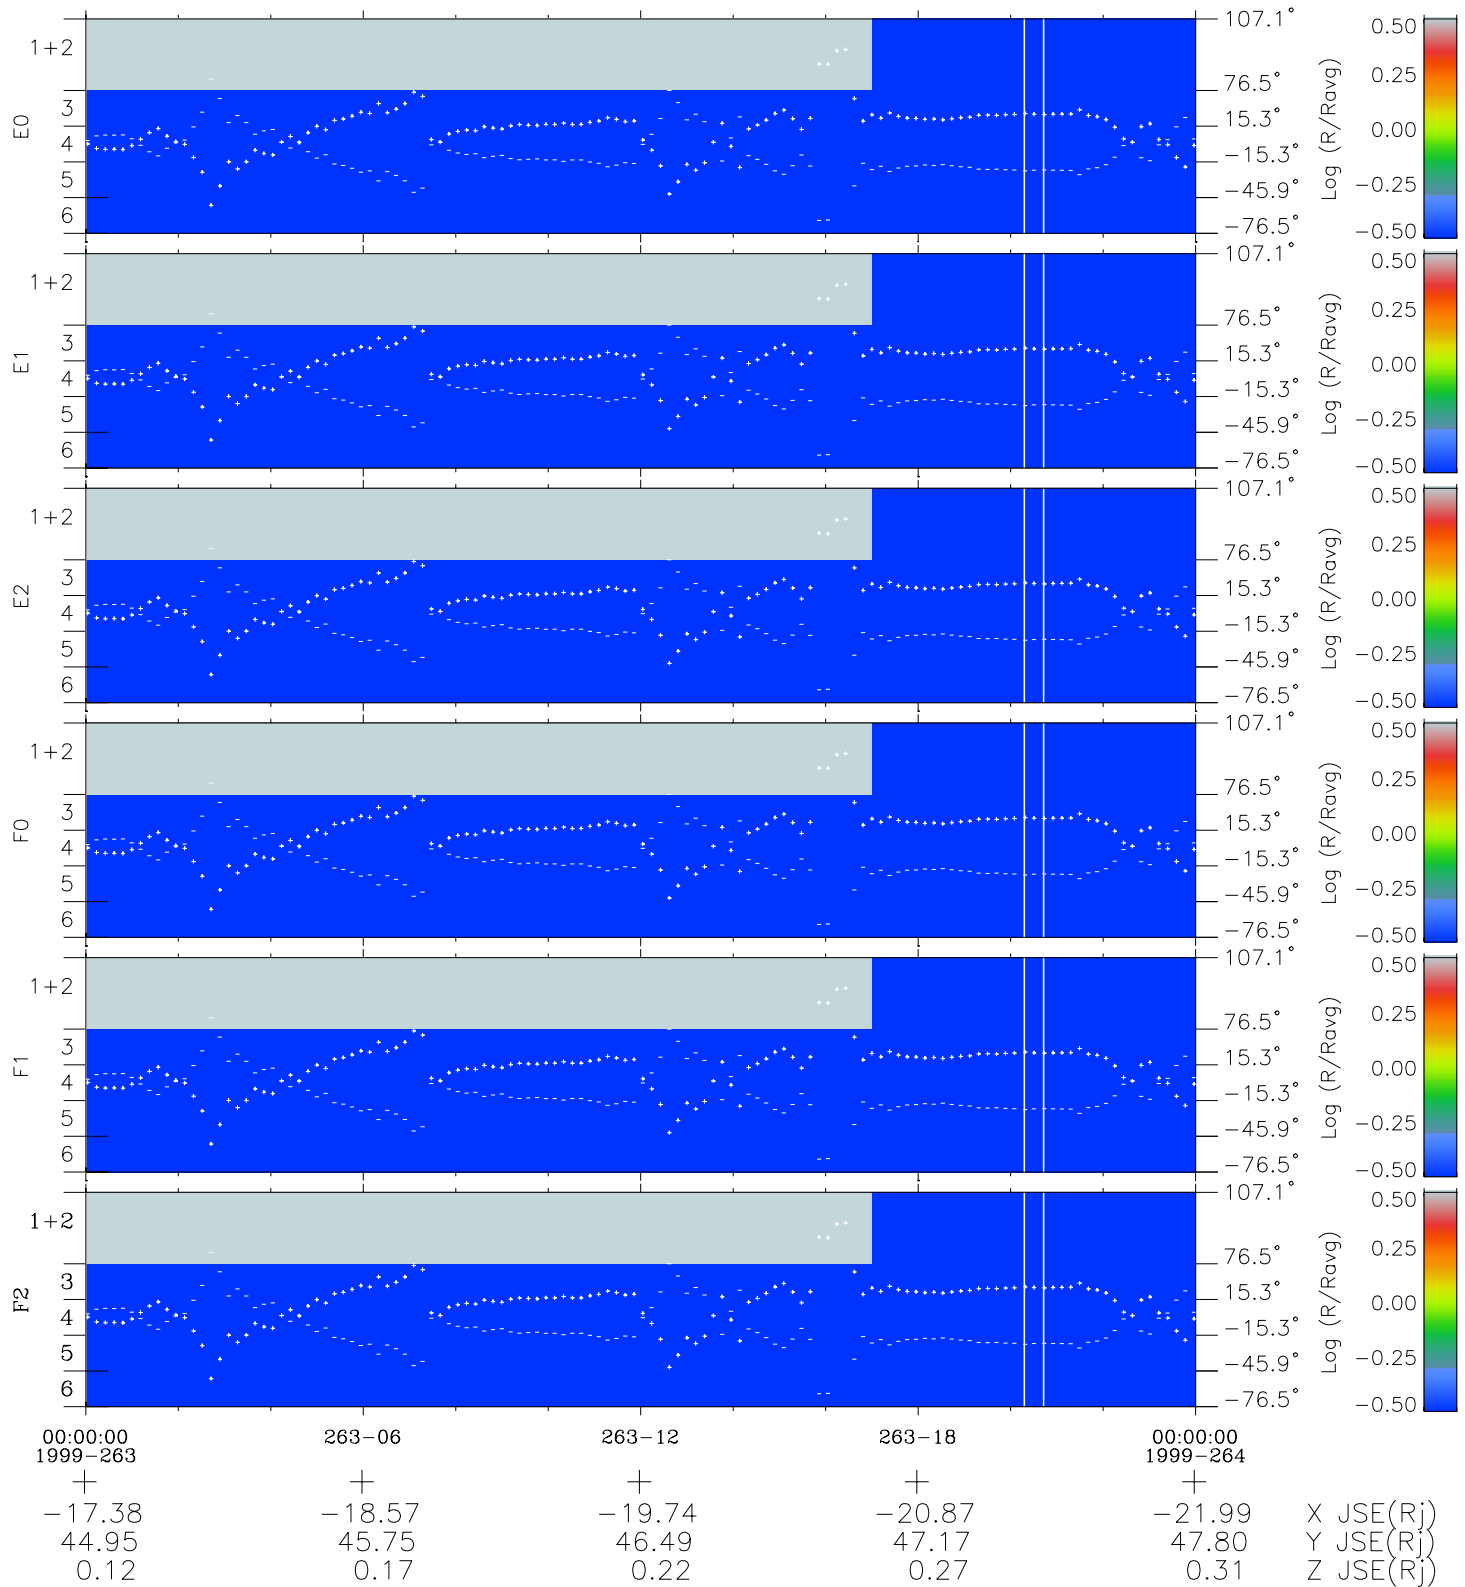

# Galileo EPD Real Elevation Anisotropies 99263

Software Version: RTELEV\_MEAN V 1.20  
 Data Production: 26-03-01  
 Plot Production: Mon Sep 17 00:25:55 2001  
 Color File: wondr3  
 Geofactor File: 1.1

- ◇ = Jupiter look direction
- = Corotation look direction