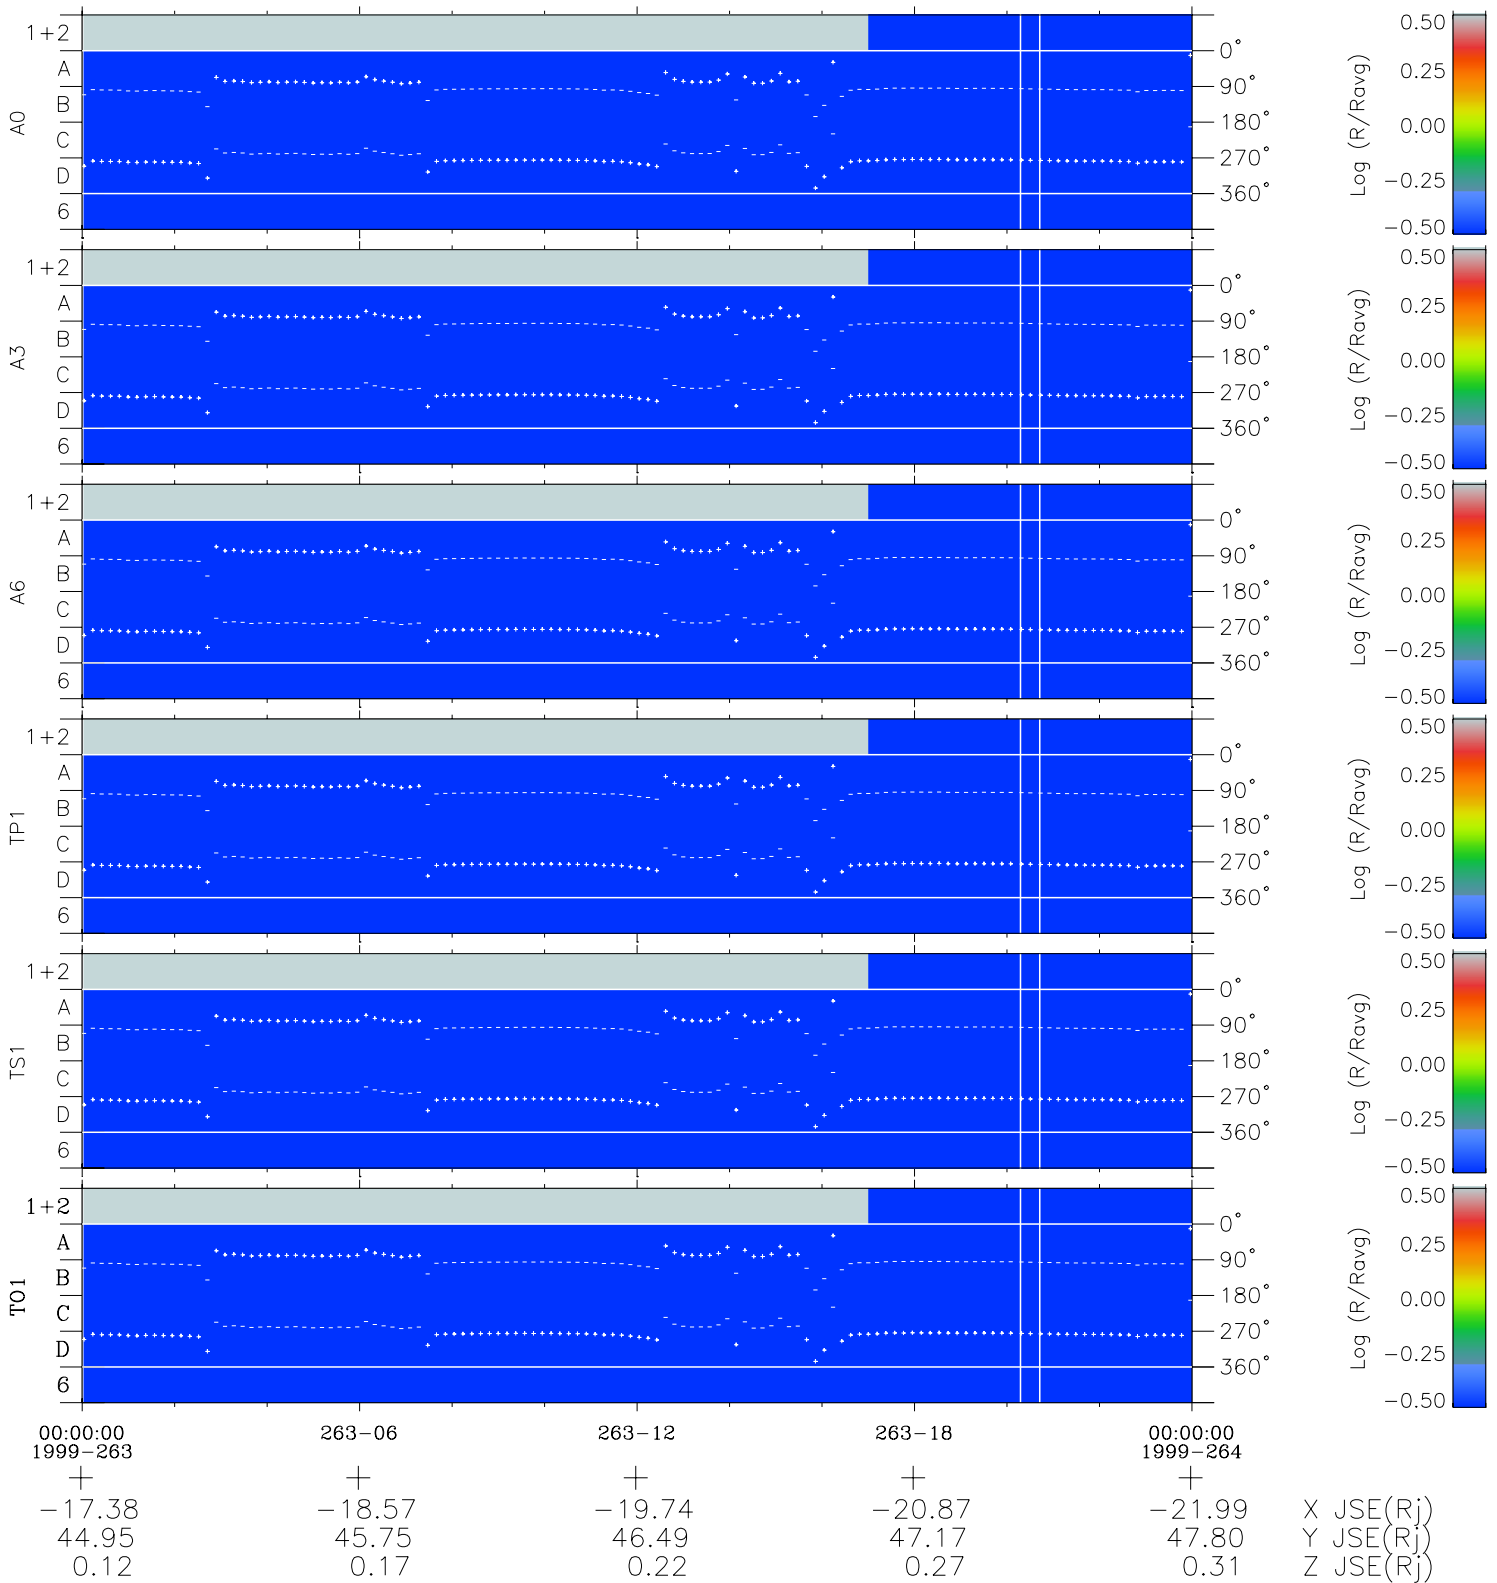

Galileo EPD Real Time Azimuth Anisotropies 99263

Software Version: RTAZIM_MEAN V 1.20
 Data Production: 26-03-01
 Plot Production: Mon Sep 17 00:26:21 2001
 Color File: wondr3
 Geofactor File: 1.1

◇ = Jupiter look direction
 □ = Corotation look direction