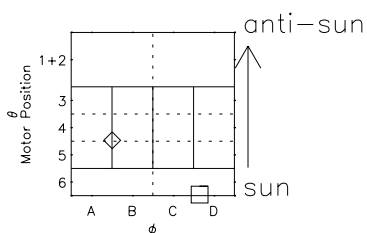

Galileo EPD Real Time Azimuth Anisotropies 99263

Software Version: RTAZIM_MEAN V 1.20
 Data Production: 26-03-01
 Plot Production: Mon Sep 17 00:26:21 2001
 Color File: wondr3
 Geofactor File: 1.1

◇ = Jupiter look direction
 □ = Corotation look direction