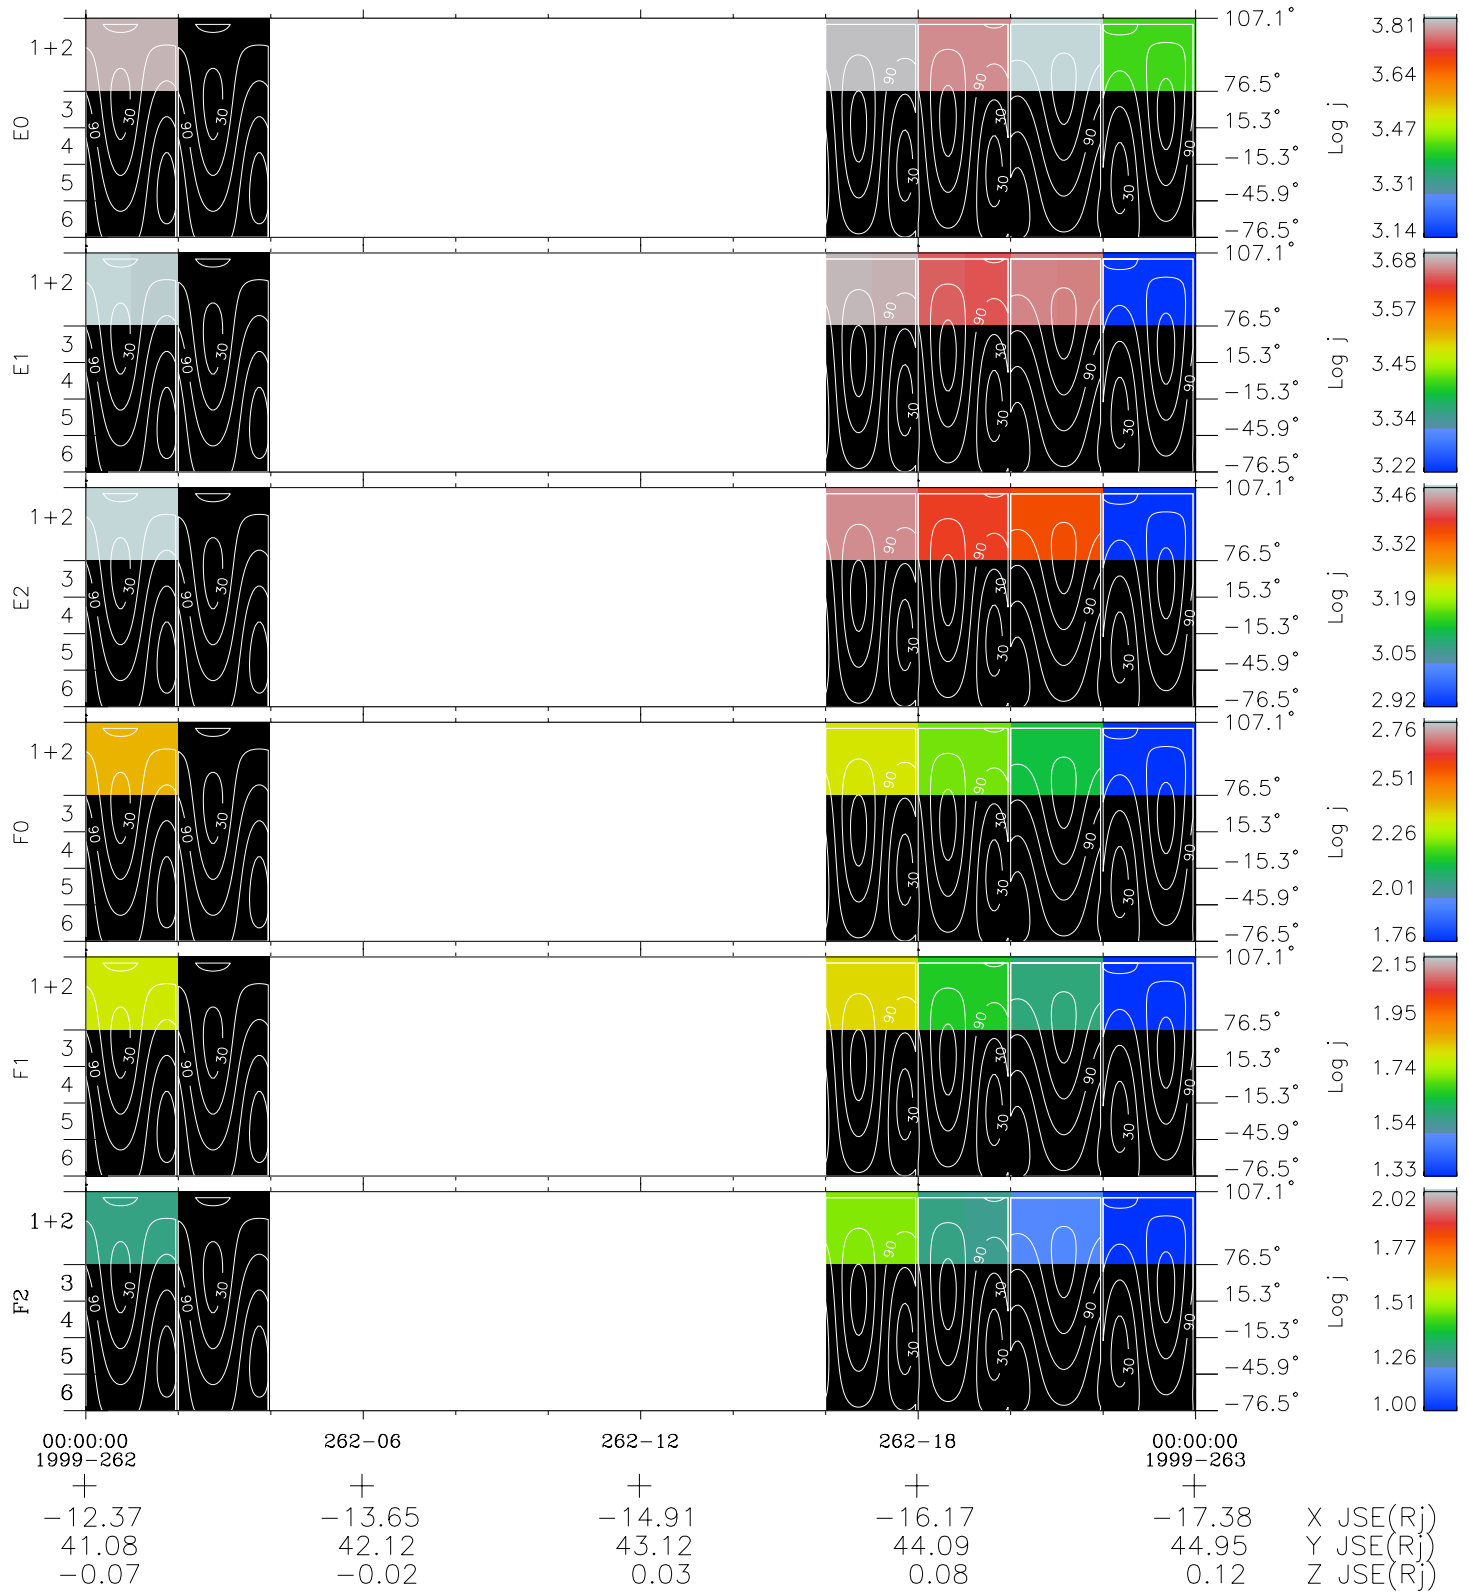

Galileo EPD Real Time All-Sky Anisotropies 99262

Software Version: RTSKY_FLUX V 1.20
Data Production: 26-03-01
Plot Production: Mon Sep 17 00:18:53 2001
Color File: wondr3
Geofactor File: 1.1

- ◇ = Jupiter look direction
- = Corotation look direction