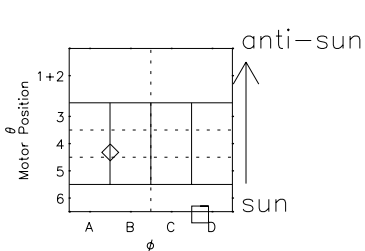

Galileo EPD Real Time All-Sky Anisotropies 99262

Software Version: RTSKY_FLUX V 1.20
Data Production: 26-03-01
Plot Production: Mon Sep 17 00:18:53 2001
Color File: wondr3
Geofactor File: 1.1

- ◇ = Jupiter look direction
- = Corotation look direction