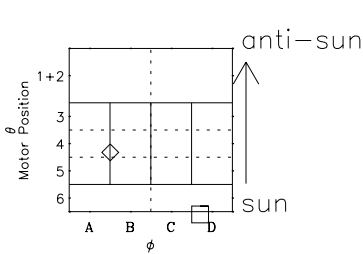

# Galileo EPD Real-Time Six-Sector 99262

Software Version: RTLINE\_R6 V 1.20  
Data Production: 26-03-01  
Plot Production: Mon Sep 17 00:19:51 2001

◇ = Jupiter look direction  
□ = Corotation look direction