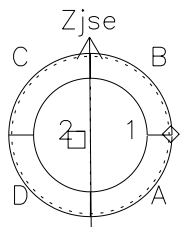

# Galileo EPD Real-Time Six-Sector 99262

Software Version: RTLINE\_R6 V 1.20  
Data Production: 26-03-01  
Plot Production: Mon Sep 17 00:19:51 2001

◇ = Jupiter look direction  
□ = Corotation look direction