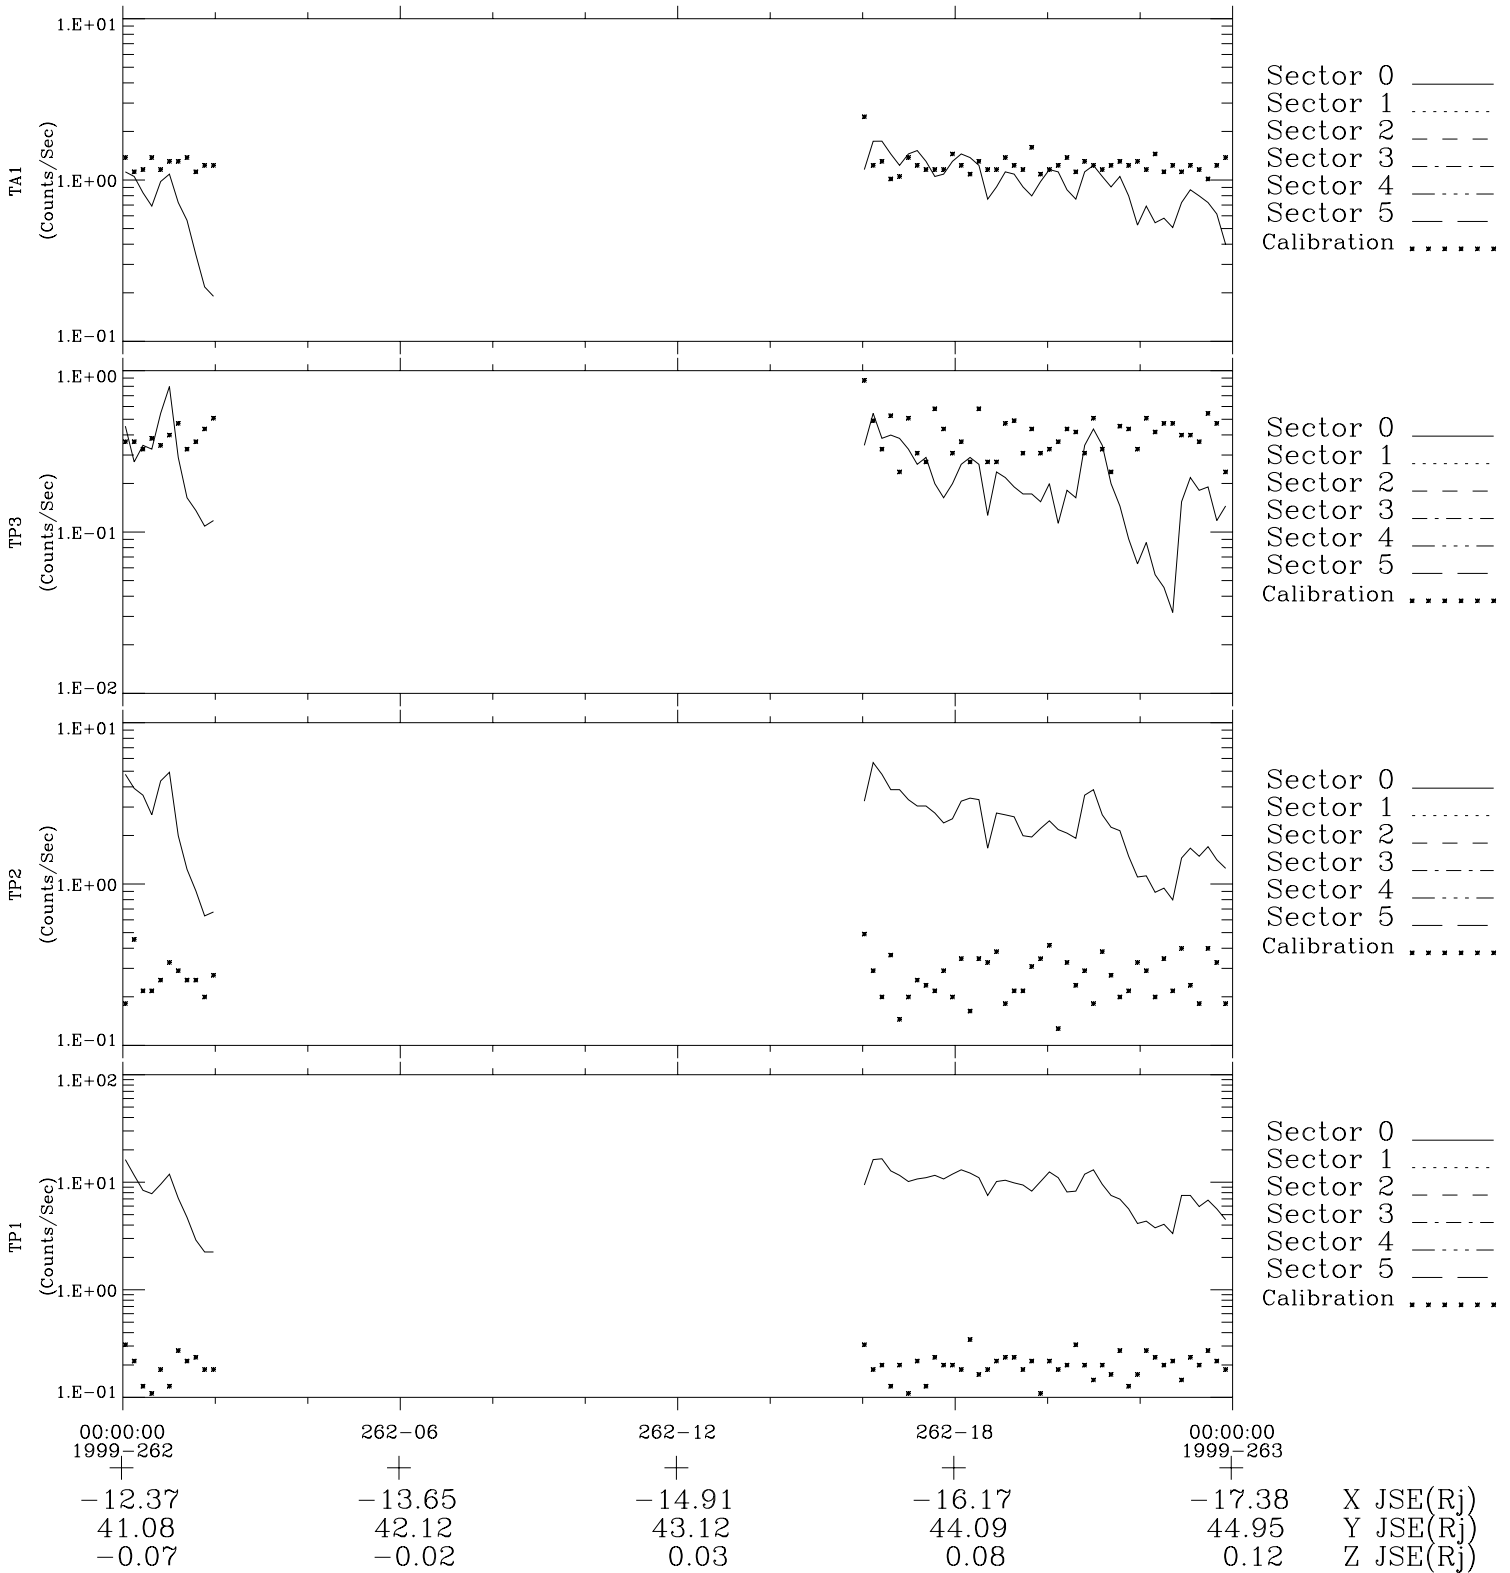

# Galileo EPD Real-Time Six-Sector 99262

Software Version: RTLINE\_R6 V 1.20  
Data Production: 26-03-01  
Plot Production: Mon Sep 17 00:19:50 2001

◇ = Jupiter look direction  
□ = Corotation look direction