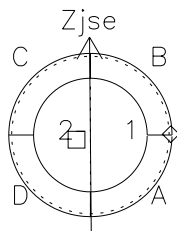

# Galileo EPD Real-Time Six-Sector 99262

Software Version: RTLINE\_R6 V 1.20  
Data Production: 26-03-01  
Plot Production: Mon Sep 17 00:19:50 2001

◇ = Jupiter look direction  
□ = Corotation look direction