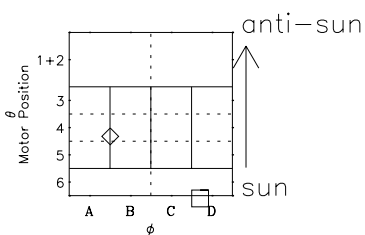

# Galileo EPD Real-Time Six-Sector 99262

Software Version: RTLINE\_R6 V 1.20  
Data Production: 26-03-01  
Plot Production: Mon Sep 17 00:19:50 2001

◇ = Jupiter look direction  
□ = Corotation look direction