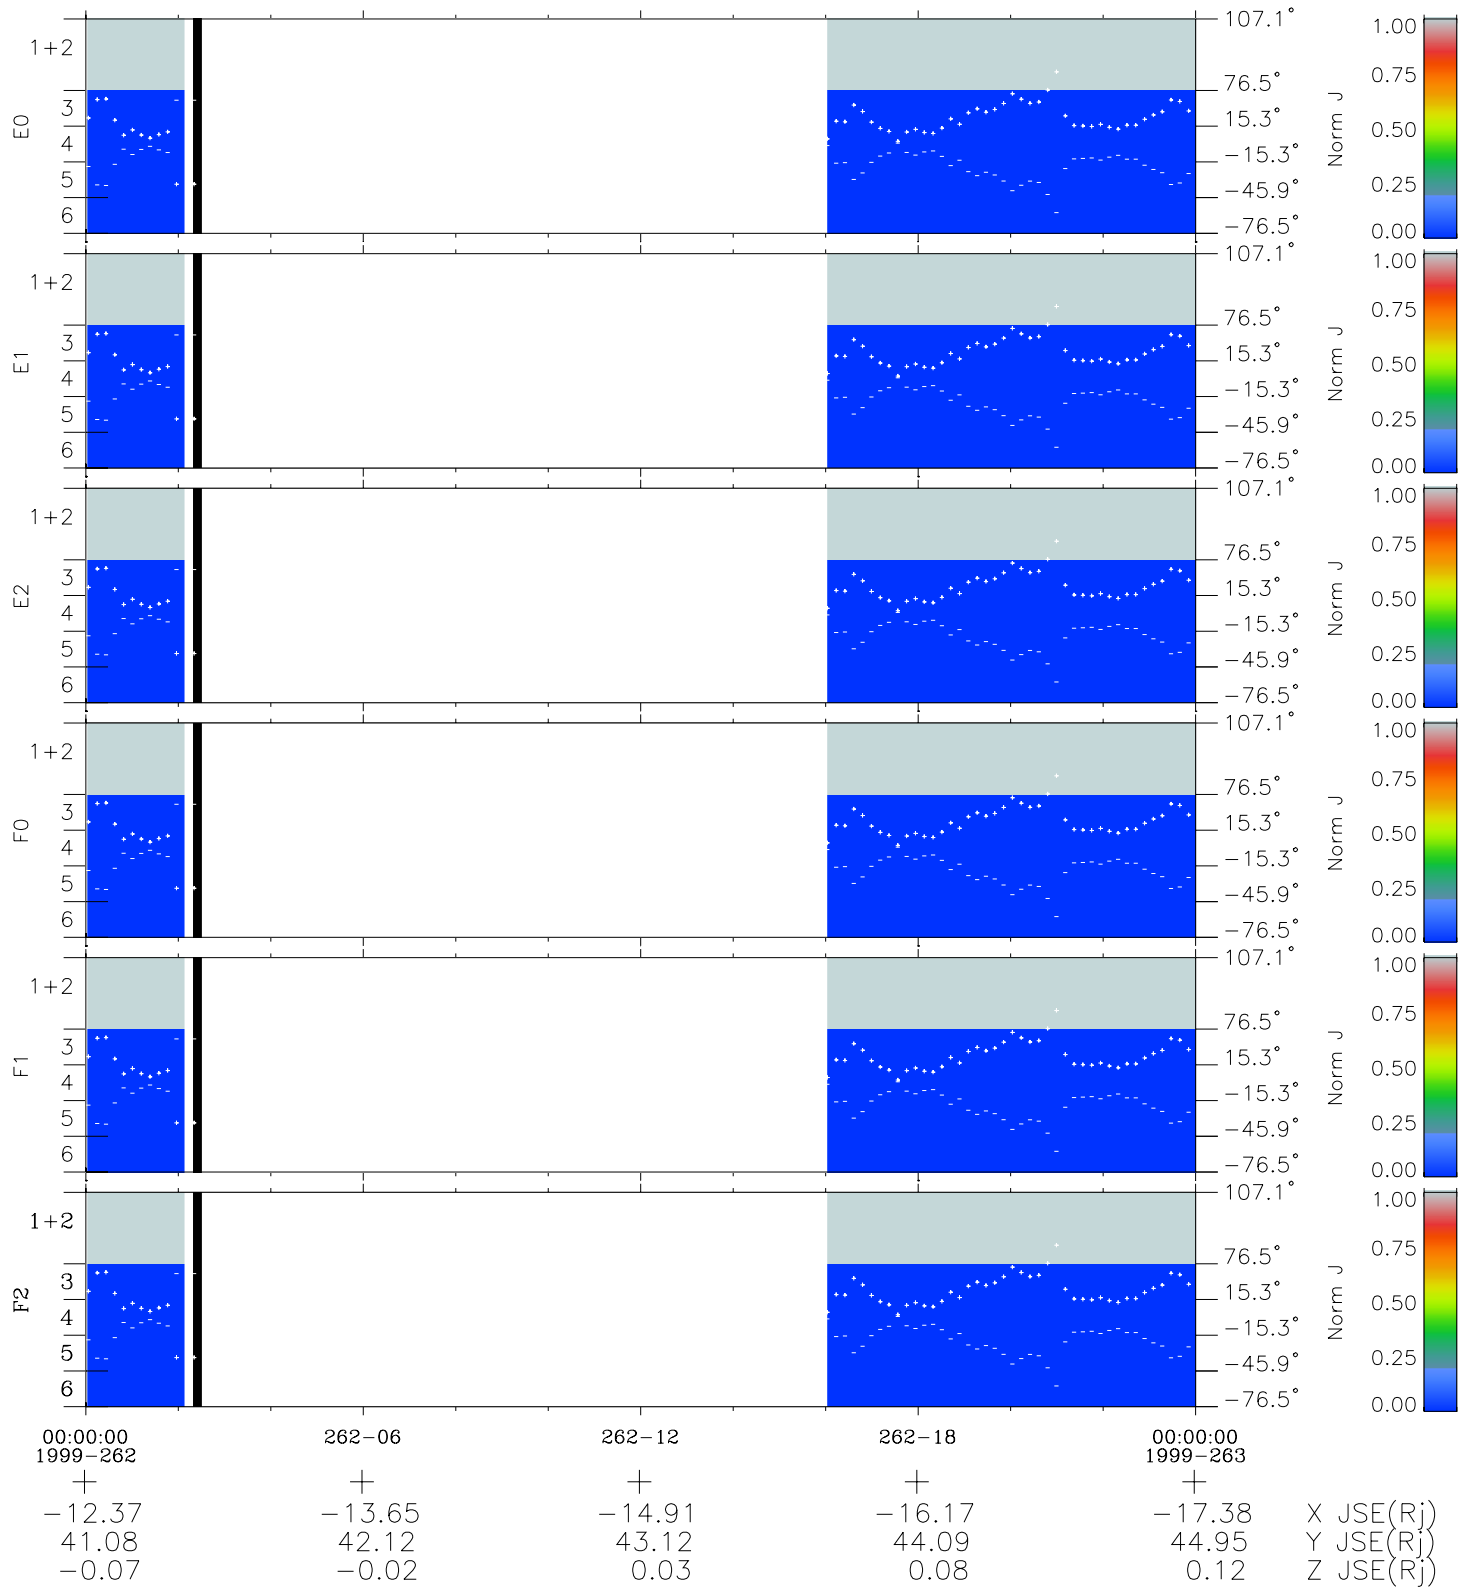

# Galileo EPD Real Elevation Anisotropies 99262

Software Version: RTELEV\_NORM V 1.20  
 Data Production: 26-03-01  
 Plot Production: Mon Sep 17 00:19:22 2001  
 Color File: wondr3  
 Geofactor File: 1.1

- ◇ = Jupiter look direction
- = Corotation look direction