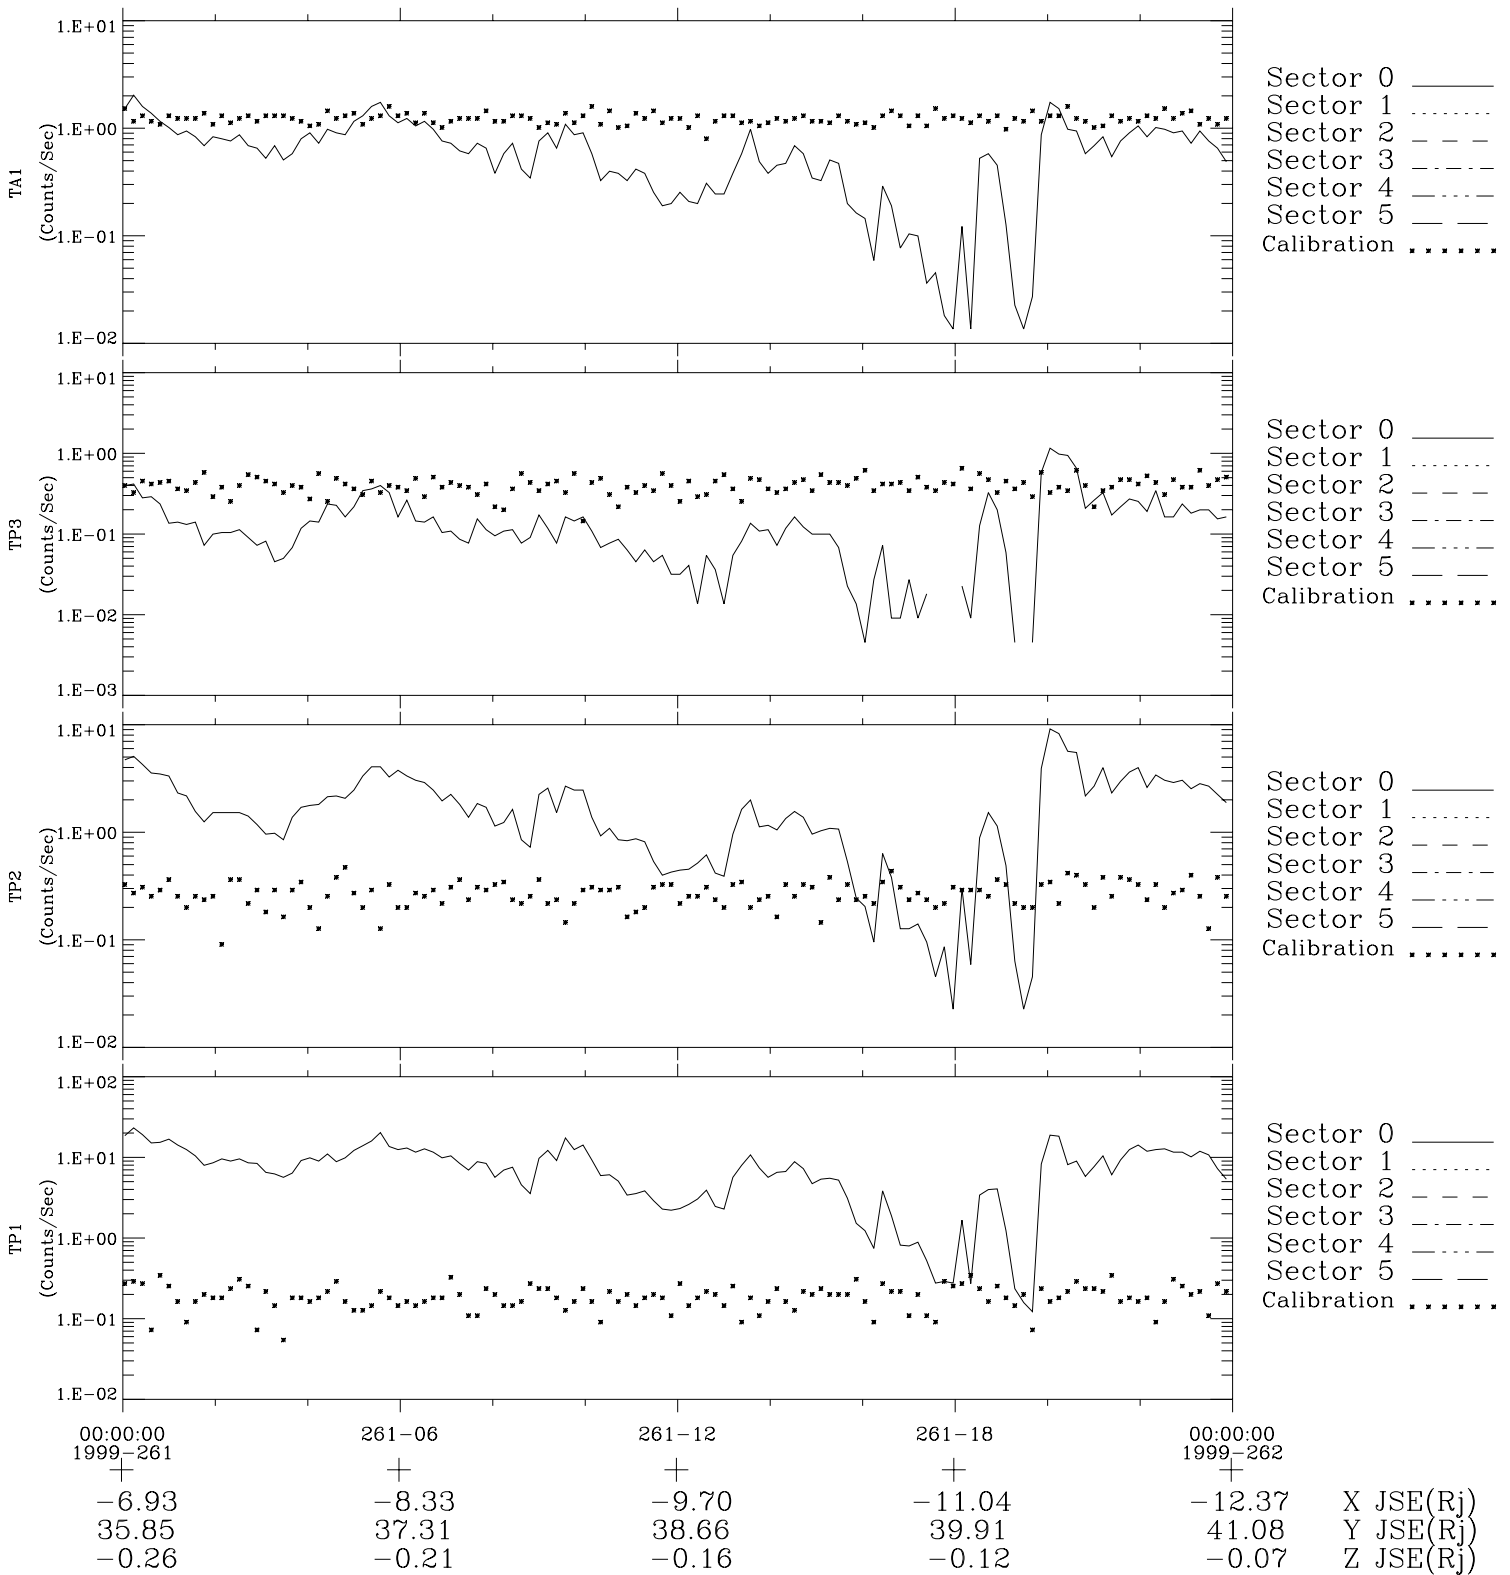

Galileo EPD Real-Time Six-Sector 99261

Software Version: RTLINE_R6 V 1.20
Data Production: 26-03-01
Plot Production: Mon Sep 17 00:13:29 2001

◇ = Jupiter look direction
□ = Corotation look direction