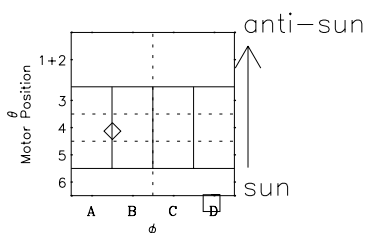

Galileo EPD Real-Time Six-Sector 99261

Software Version: RTLINE_R6 V 1.20
Data Production: 26-03-01
Plot Production: Mon Sep 17 00:13:29 2001

◇ = Jupiter look direction
□ = Corotation look direction