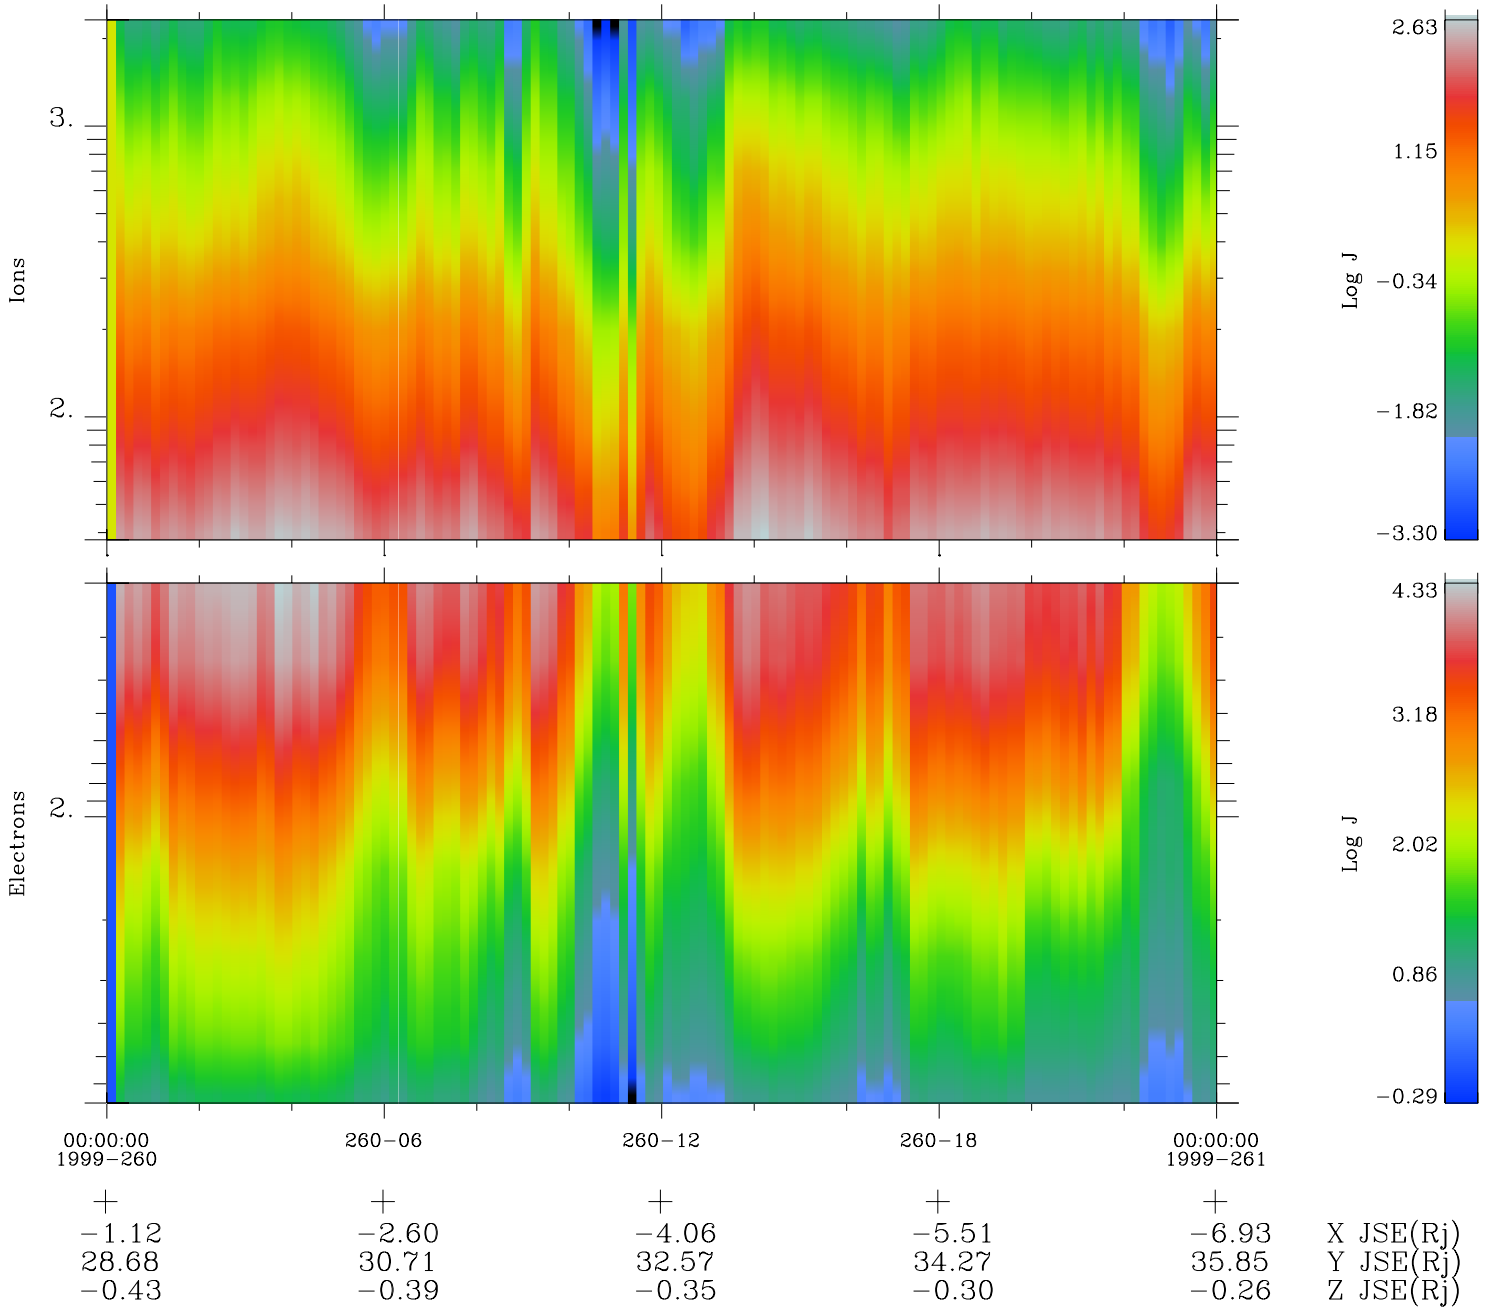

Galileo EPD Real Time Omni Spectrum 99260

Software Version: RTSPEC_OMNI V 1.20
 Data Production: 26-03-01
 Plot Production: Mon Sep 17 00:04:15 2001
 Color File: wondr3
 Geofactor File: 1.1

◇ = Jupiter look direction
 □ = Corotation look direction