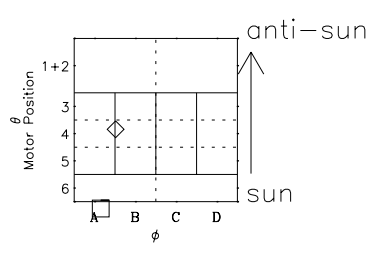

Galileo EPD Real Time Omni Spectrum 99260

Software Version: RTSPEC_OMNI V 1.20
 Data Production: 26-03-01
 Plot Production: Mon Sep 17 00:04:15 2001
 Color File: wondr3
 Geofactor File: 1.1

◇ = Jupiter look direction
 □ = Corotation look direction