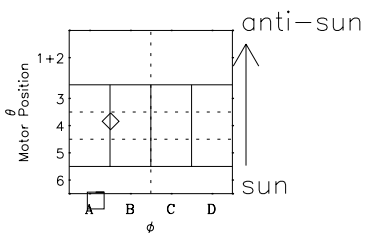

Galileo EPD Real-Time Six-Sector 99260

Software Version: RTLINE_R6 V 1.20
Data Production: 26-03-01
Plot Production: Mon Sep 17 00:06:12 2001

◇ = Jupiter look direction
□ = Corotation look direction