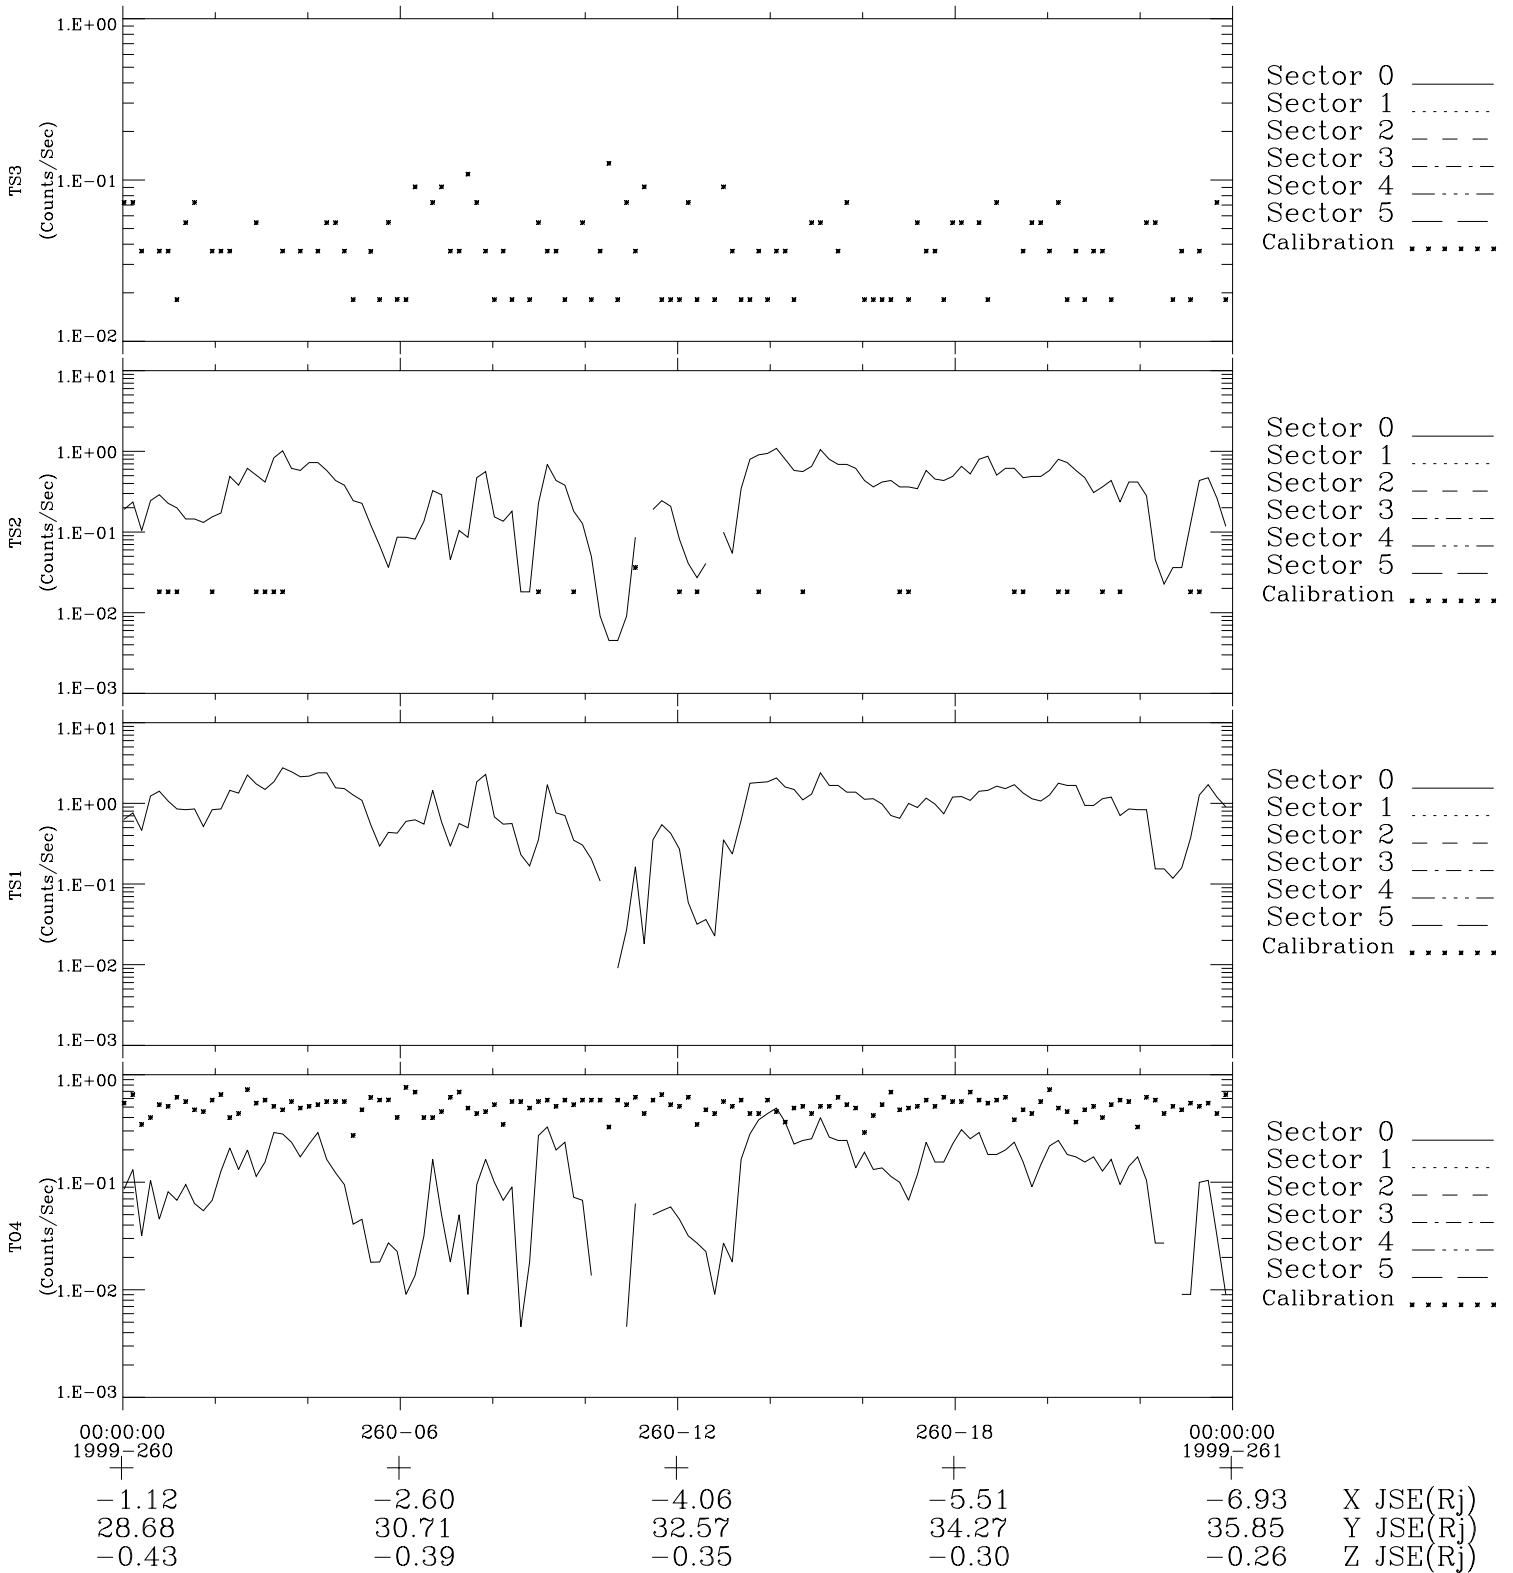

Galileo EPD Real-Time Six-Sector 99260

Software Version: RTLINE_R6 V 1.20
Data Production: 26-03-01
Plot Production: Mon Sep 17 00:06:12 2001

◇ = Jupiter look direction
□ = Corotation look direction