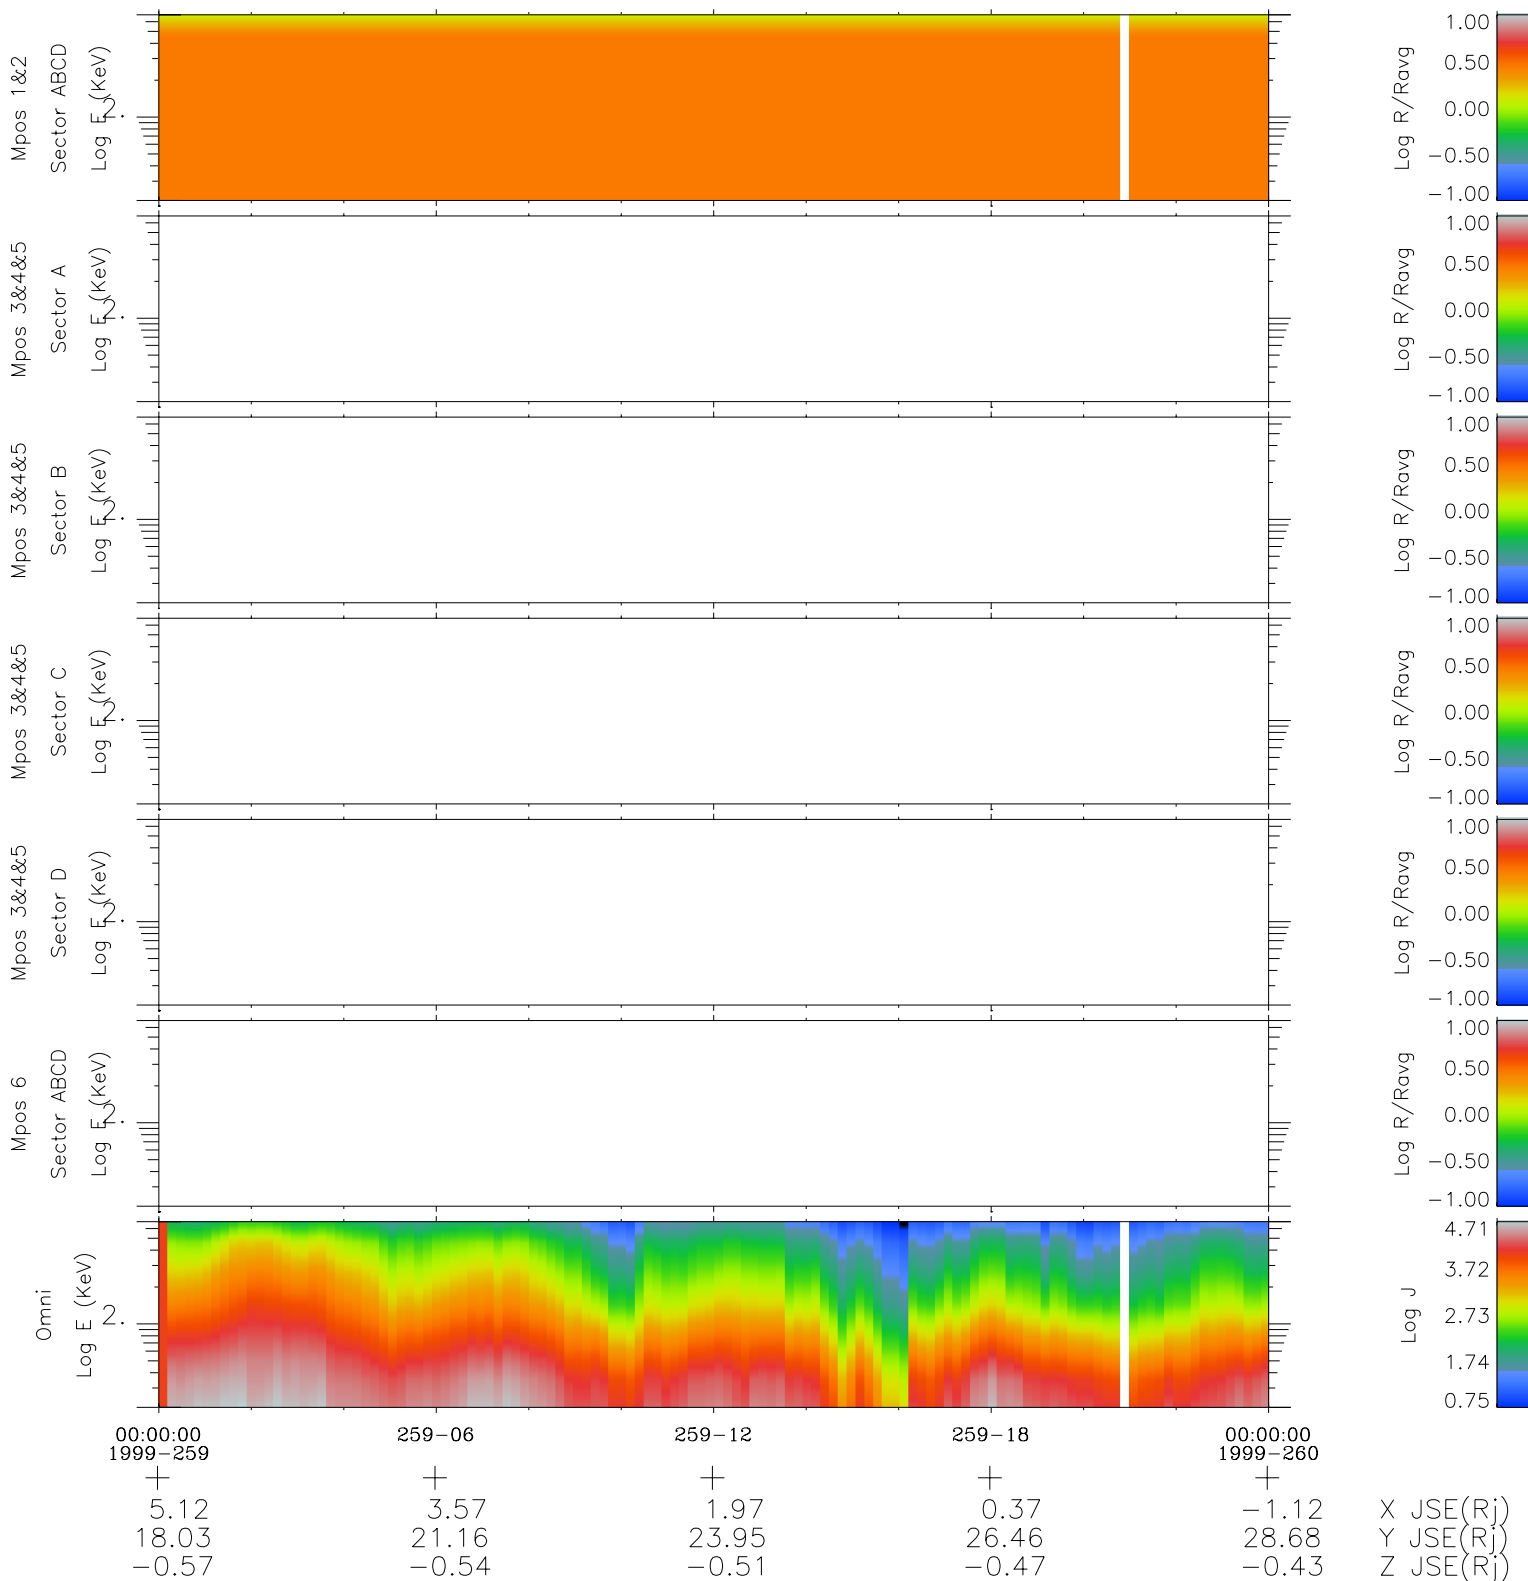

Galileo EPD Real Time R6 Electrons Spectra 99259

Software Version: RTSPEC_R6 V 1.20
 Data Production: 26-03-01
 Plot Production: Sun Sep 16 23:56:53 2001
 Color File: wondr3
 Geofactor File: 1.1

- ◇ = Jupiter look direction
- = Corotation look direction