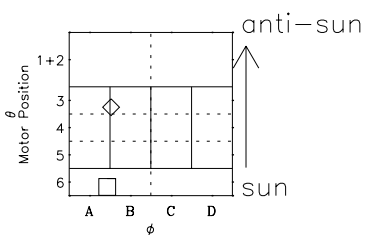

Galileo EPD Real-Time Six-Sector 99259

Software Version: RTLINE_R6 V 1.20
Data Production: 26-03-01
Plot Production: Sun Sep 16 23:58:57 2001

◇ = Jupiter look direction
□ = Corotation look direction