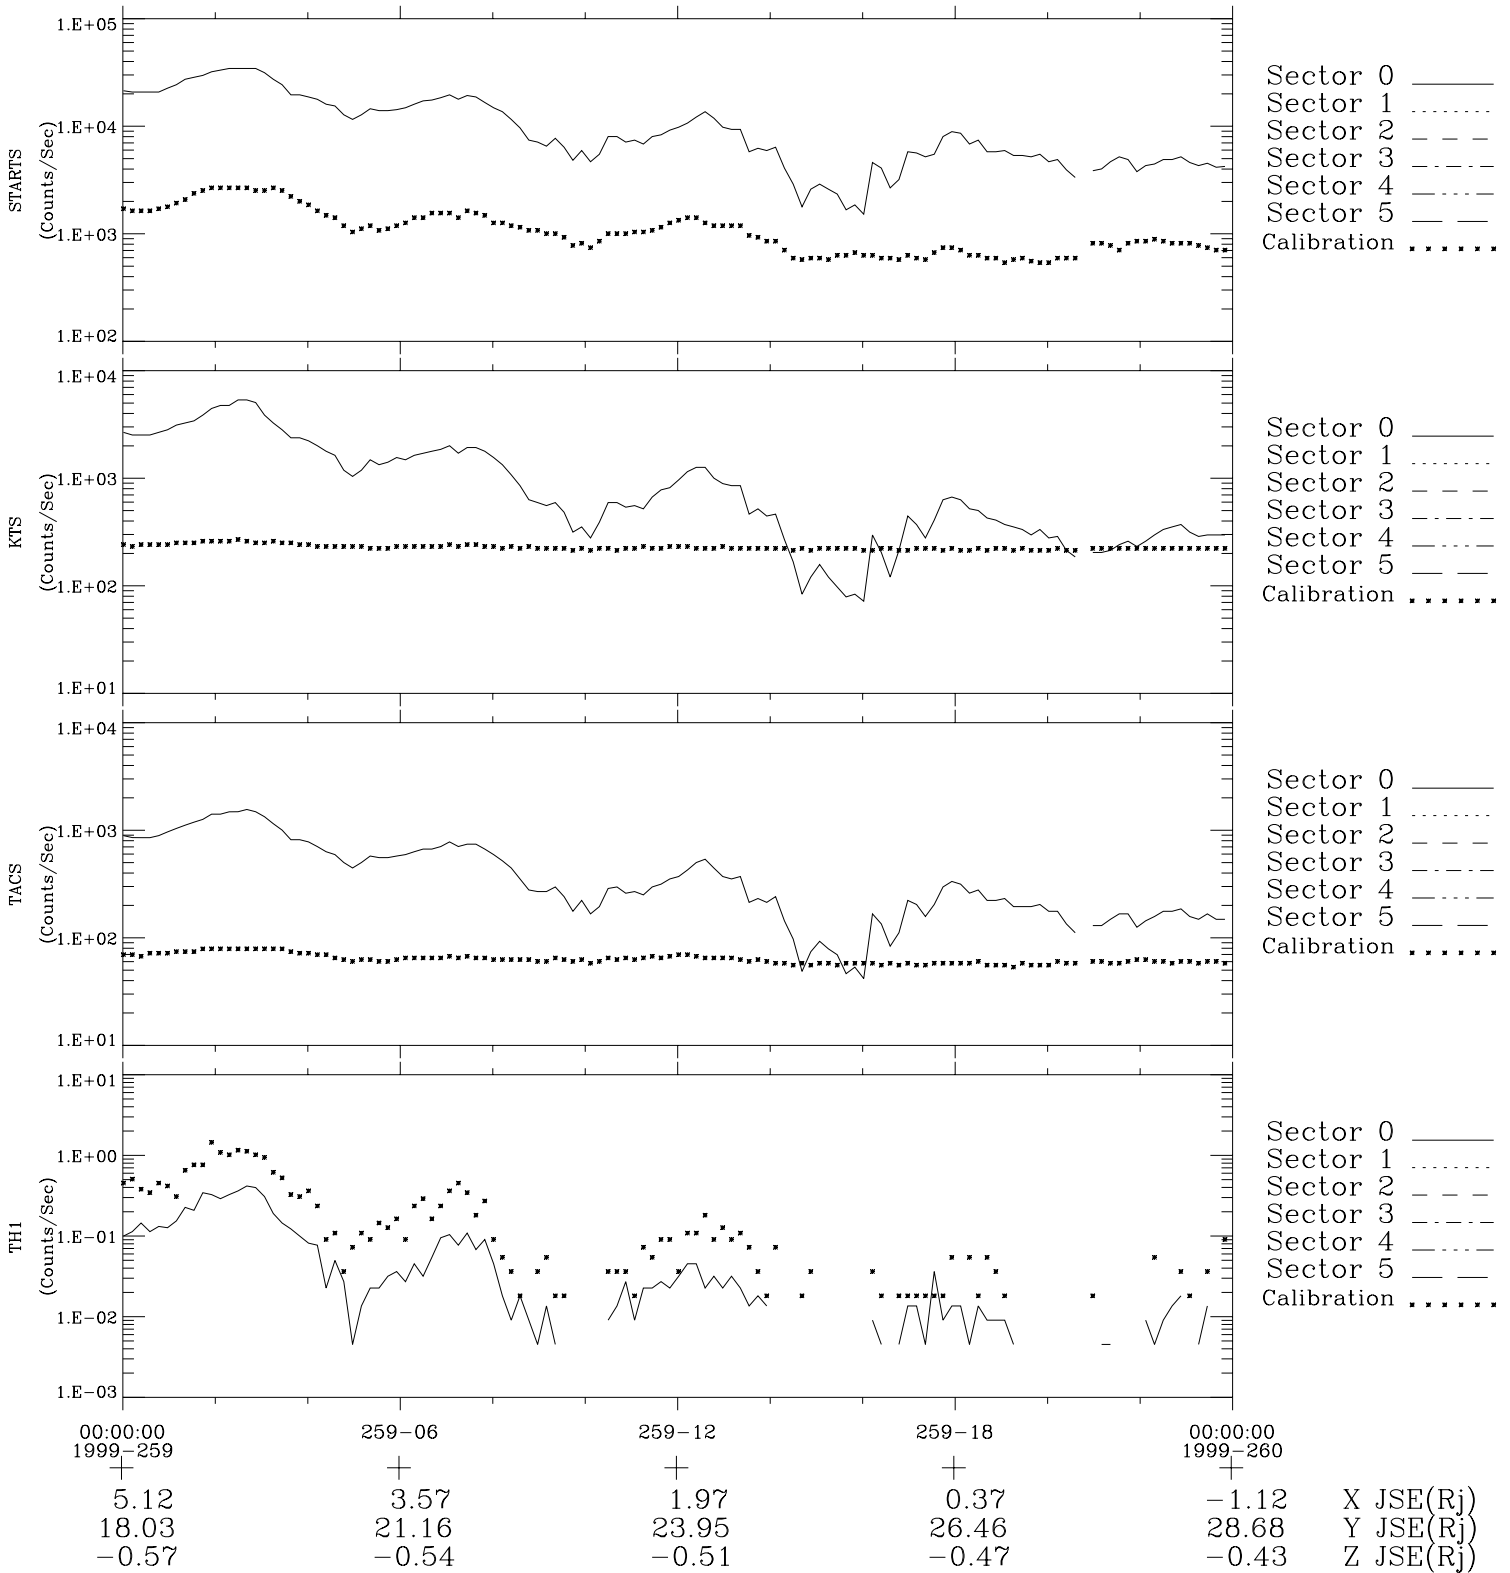

Galileo EPD Real-Time Six-Sector 99259

Software Version: RTLINE_R6 V 1.20
Data Production: 26-03-01
Plot Production: Sun Sep 16 23:58:57 2001

◇ = Jupiter look direction
□ = Corotation look direction