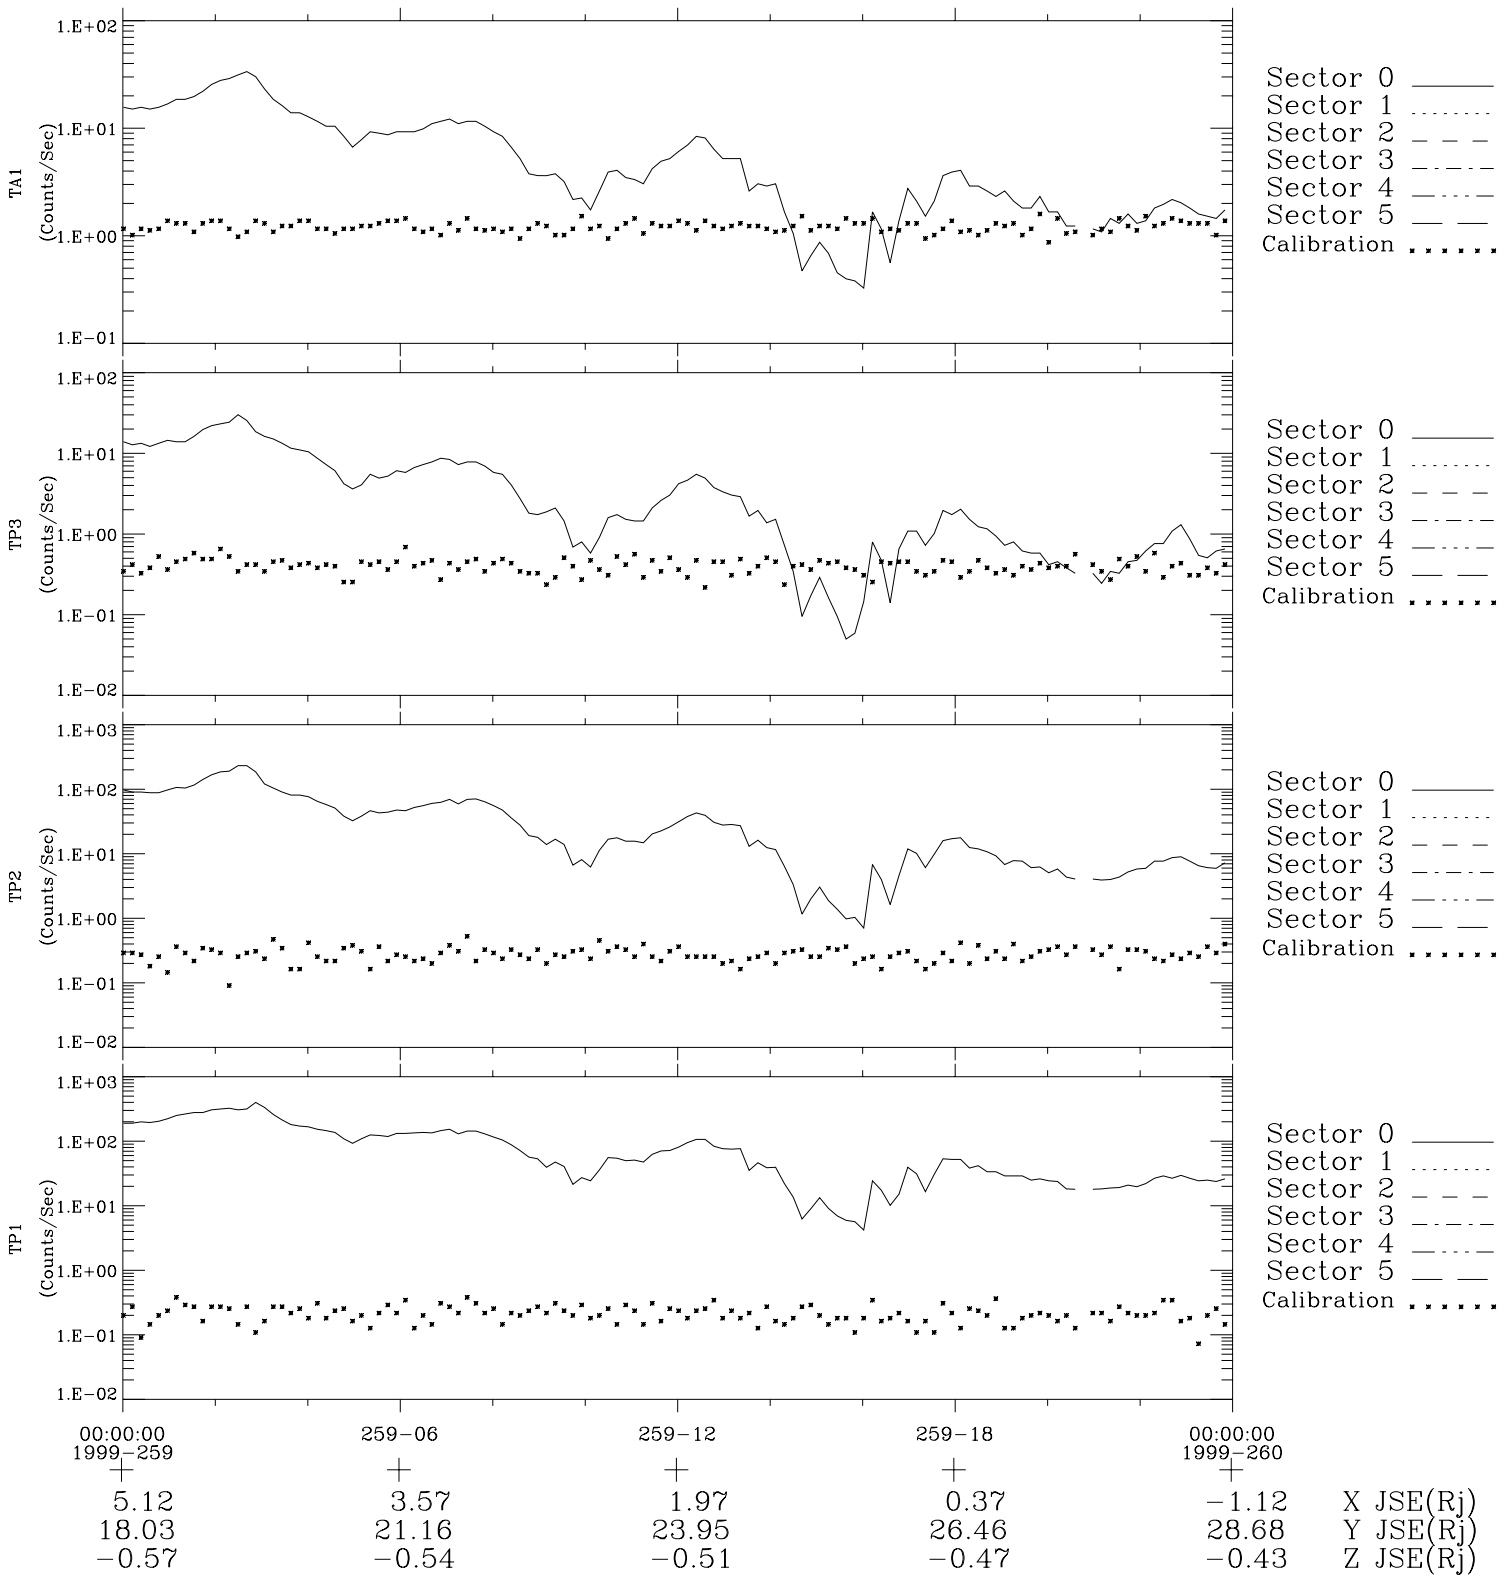

# Galileo EPD Real-Time Six-Sector 99259

Software Version: RTLINE\_R6 V 1.20  
Data Production: 26-03-01  
Plot Production: Sun Sep 16 23:58:55 2001

◇ = Jupiter look direction  
□ = Corotation look direction