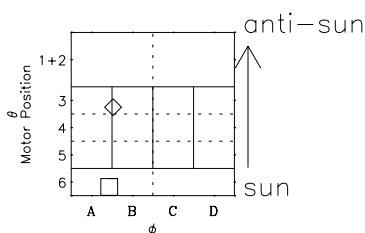

# Galileo EPD Real-Time Six-Sector 99259

Software Version: RTLINE\_R6 V 1.20  
Data Production: 26-03-01  
Plot Production: Sun Sep 16 23:58:55 2001

◇ = Jupiter look direction  
□ = Corotation look direction