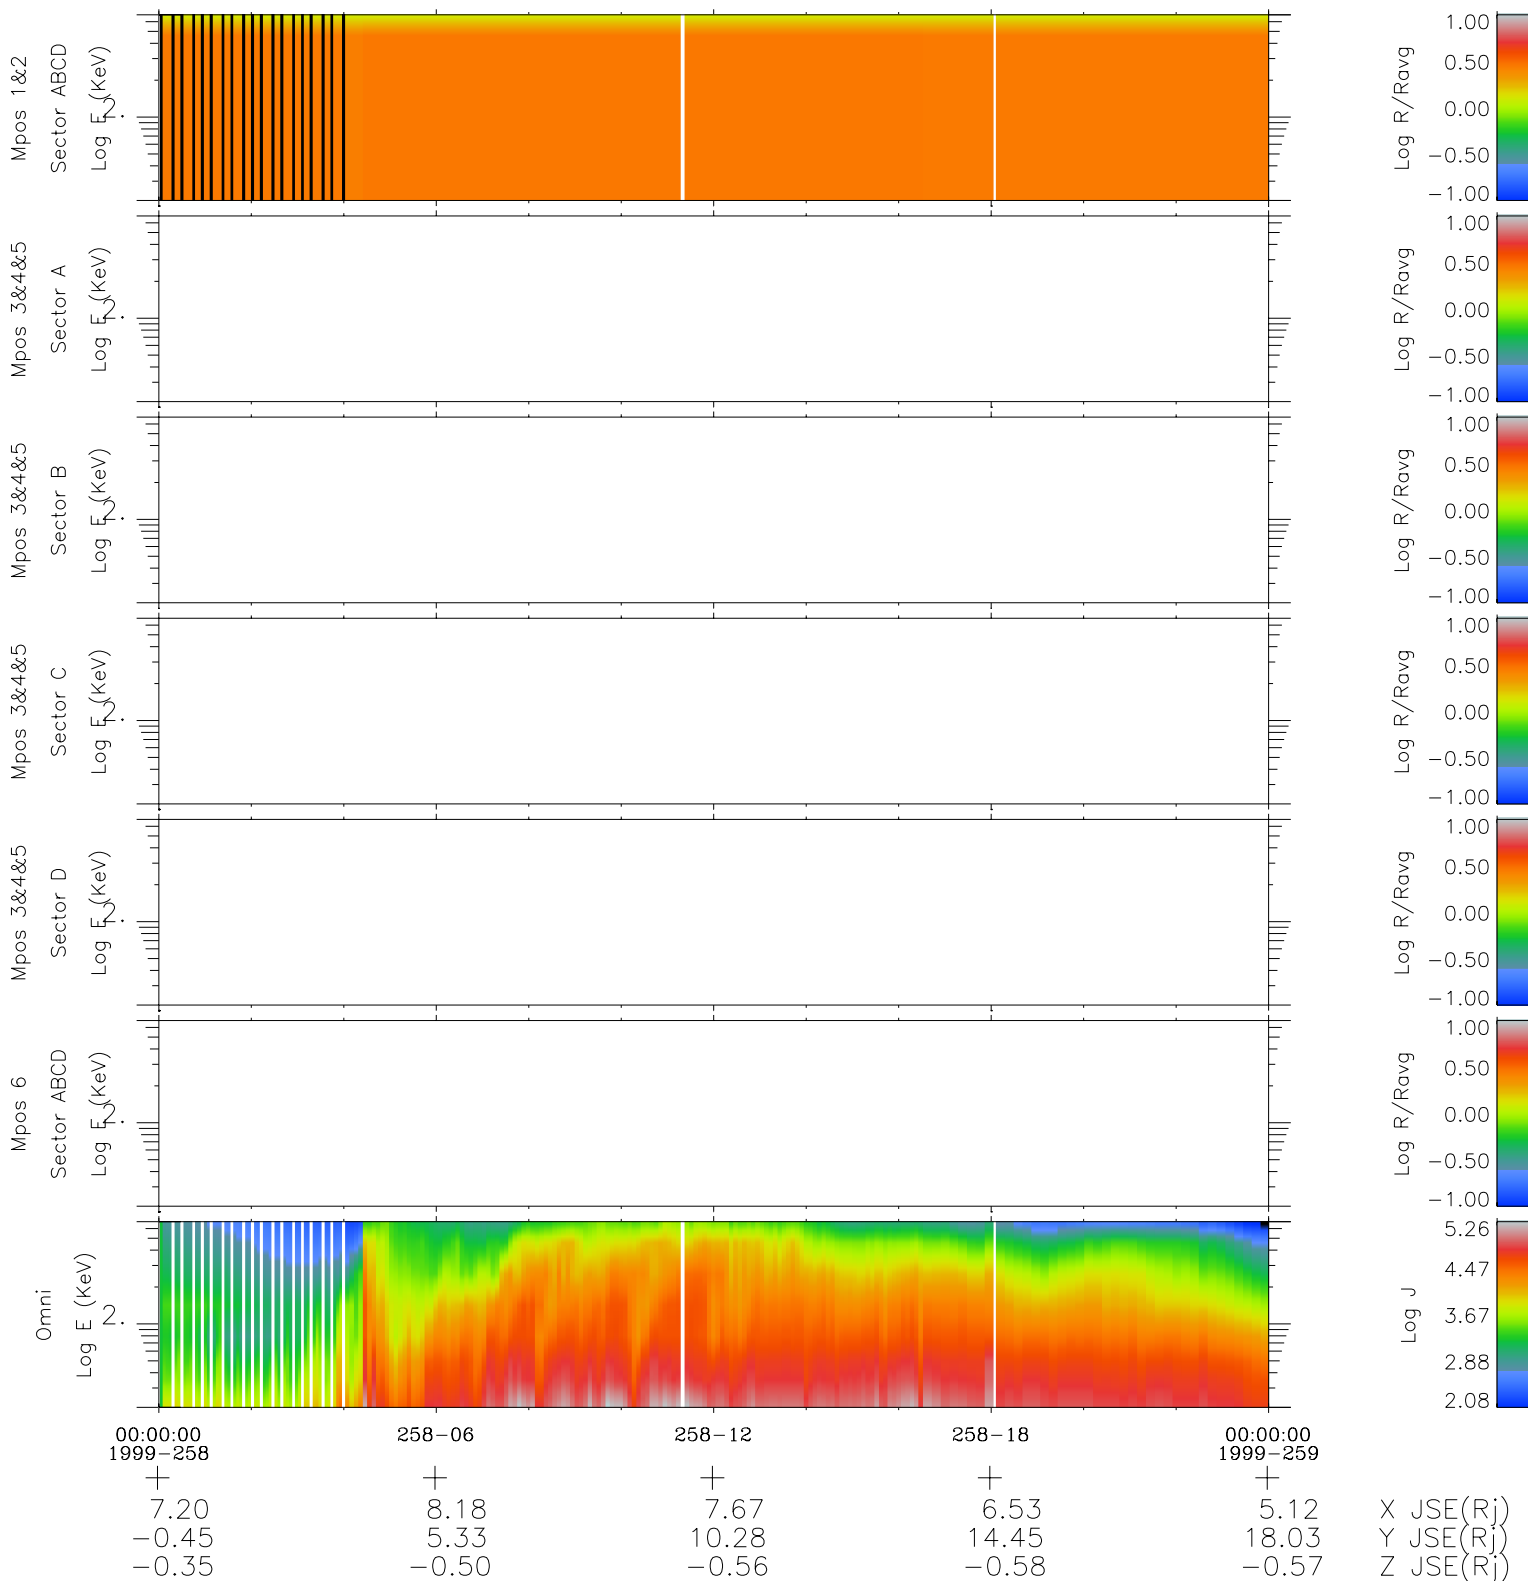

Galileo EPD Real Time R6 Electrons Spectra 99258

Software Version: RTSPEC_R6 V 1.20
 Data Production: 26-03-01
 Plot Production: Sun Sep 16 23:48:17 2001
 Color File: wondr3
 Geofactor File: 1.1

◇ = Jupiter look direction
 □ = Corotation look direction