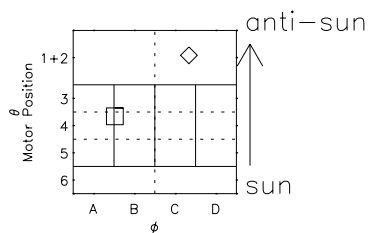

Galileo EPD Real Time R6 Electrons Spectra 99258

Software Version: RTSPEC_R6 V 1.20
 Data Production: 26-03-01
 Plot Production: Sun Sep 16 23:48:17 2001
 Color File: wondr3
 Geofactor File: 1.1

◇ = Jupiter look direction
 □ = Corotation look direction