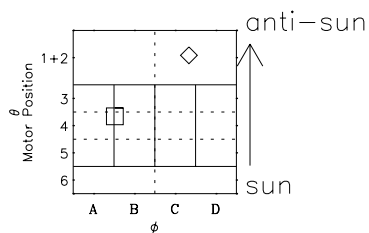

Galileo EPD Real-Time Omni 99258

Software Version: RTLINE_OMNI V 1.20
Data Production: 26-03-01
Plot Production: Sun Sep 16 23:51:16 2001

◇ = Jupiter look direction
□ = Corotation look direction