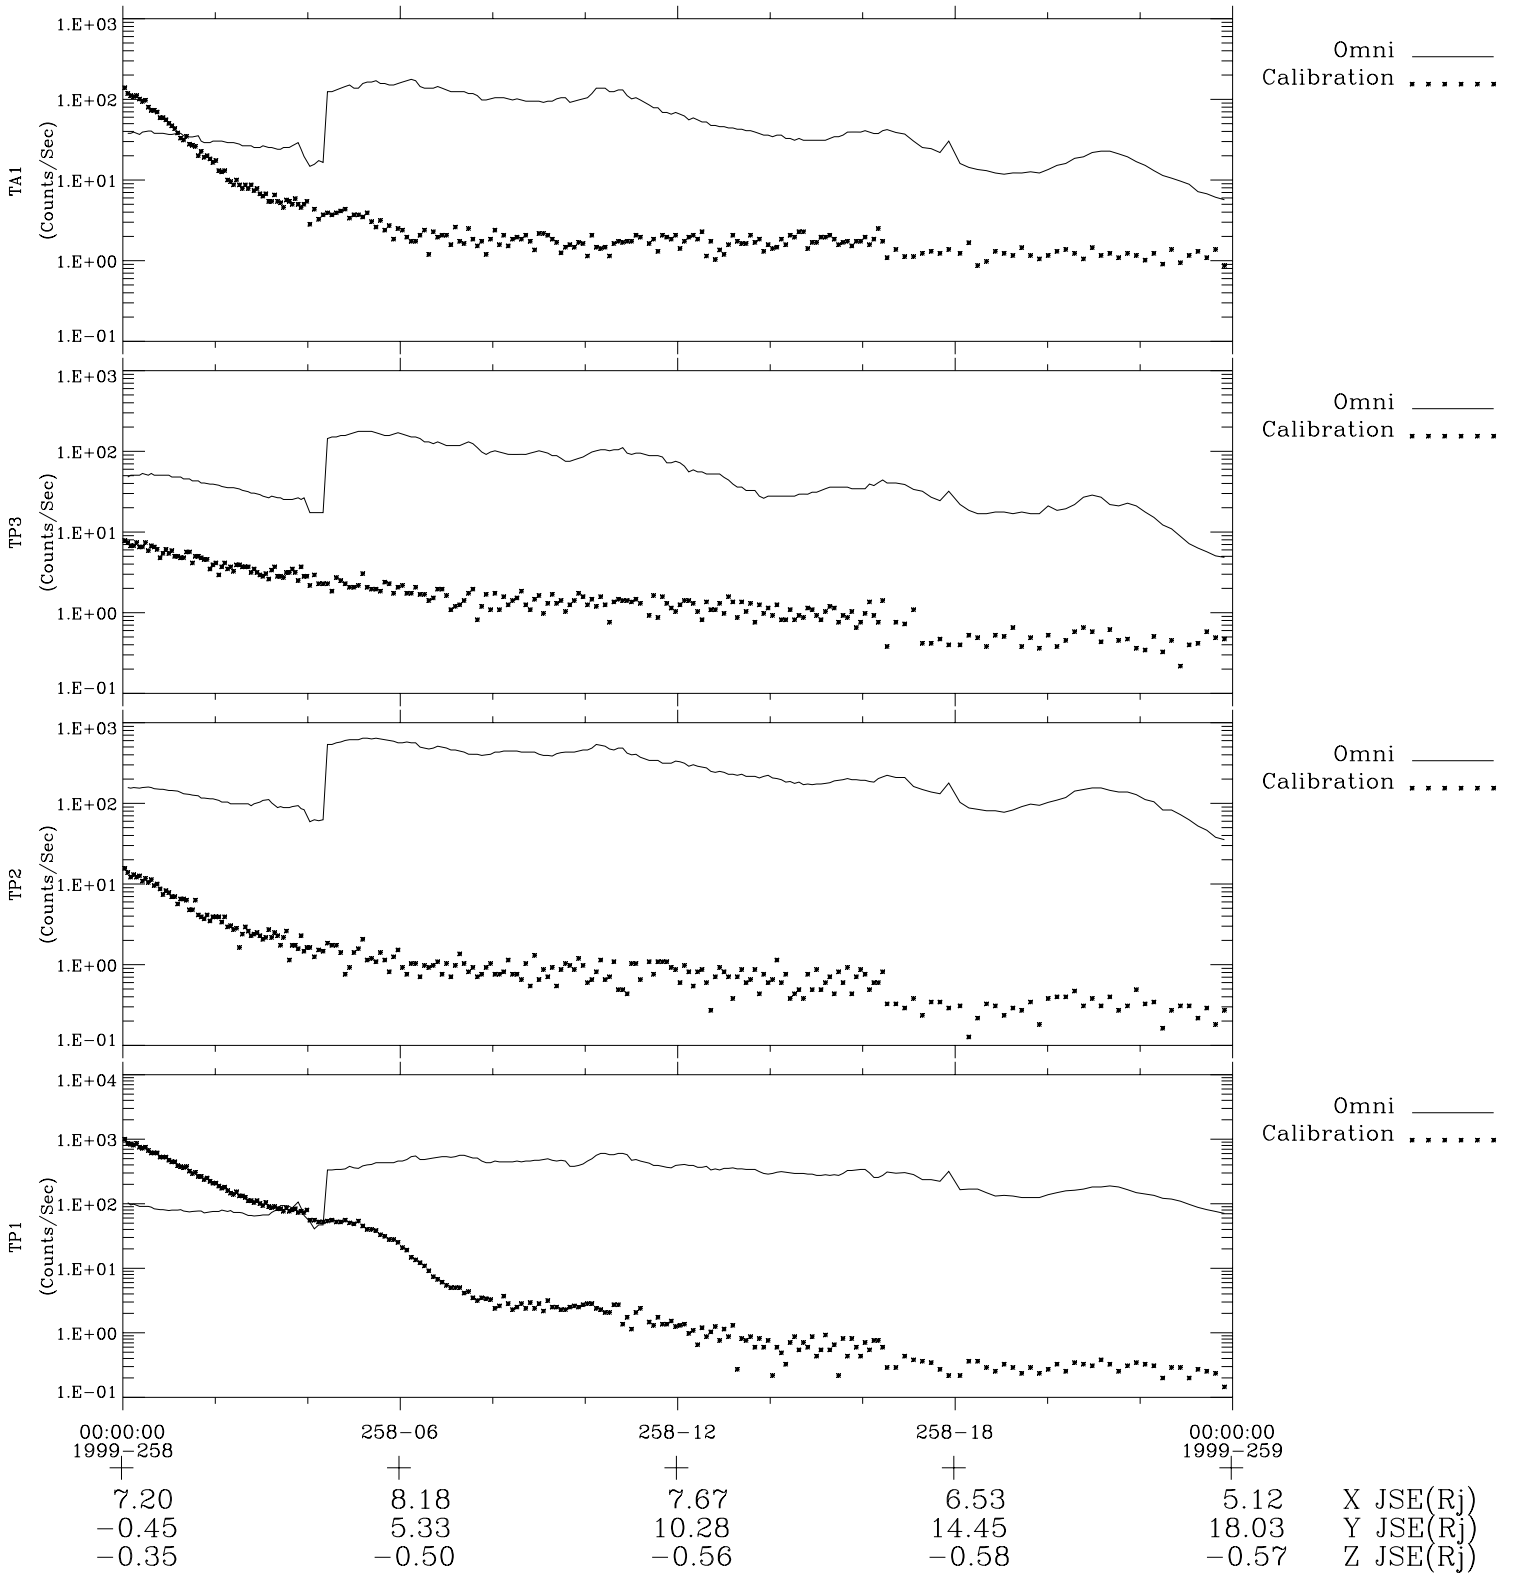

Galileo EPD Real-Time Omni 99258

Software Version: RTLINE_OMNI V 1.20
Data Production: 26-03-01
Plot Production: Sun Sep 16 23:51:15 2001

◇ = Jupiter look direction
□ = Corotation look direction