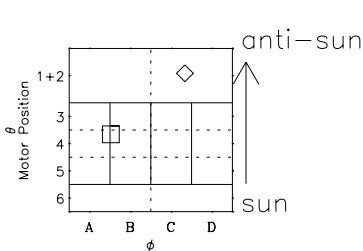

Galileo EPD Real-Time Omni 99258

Software Version: RTLINE_OMNI V 1.20
Data Production: 26-03-01
Plot Production: Sun Sep 16 23:51:15 2001

◇ = Jupiter look direction
□ = Corotation look direction