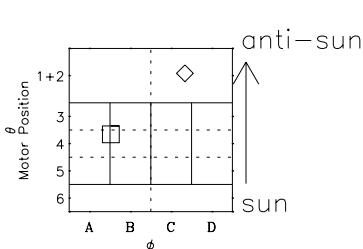

Galileo EPD Real-Time Six-Sector 99258

Software Version: RTLINE_R6 V 1.20
Data Production: 26-03-01
Plot Production: Sun Sep 16 23:51:25 2001

◇ = Jupiter look direction
□ = Corotation look direction