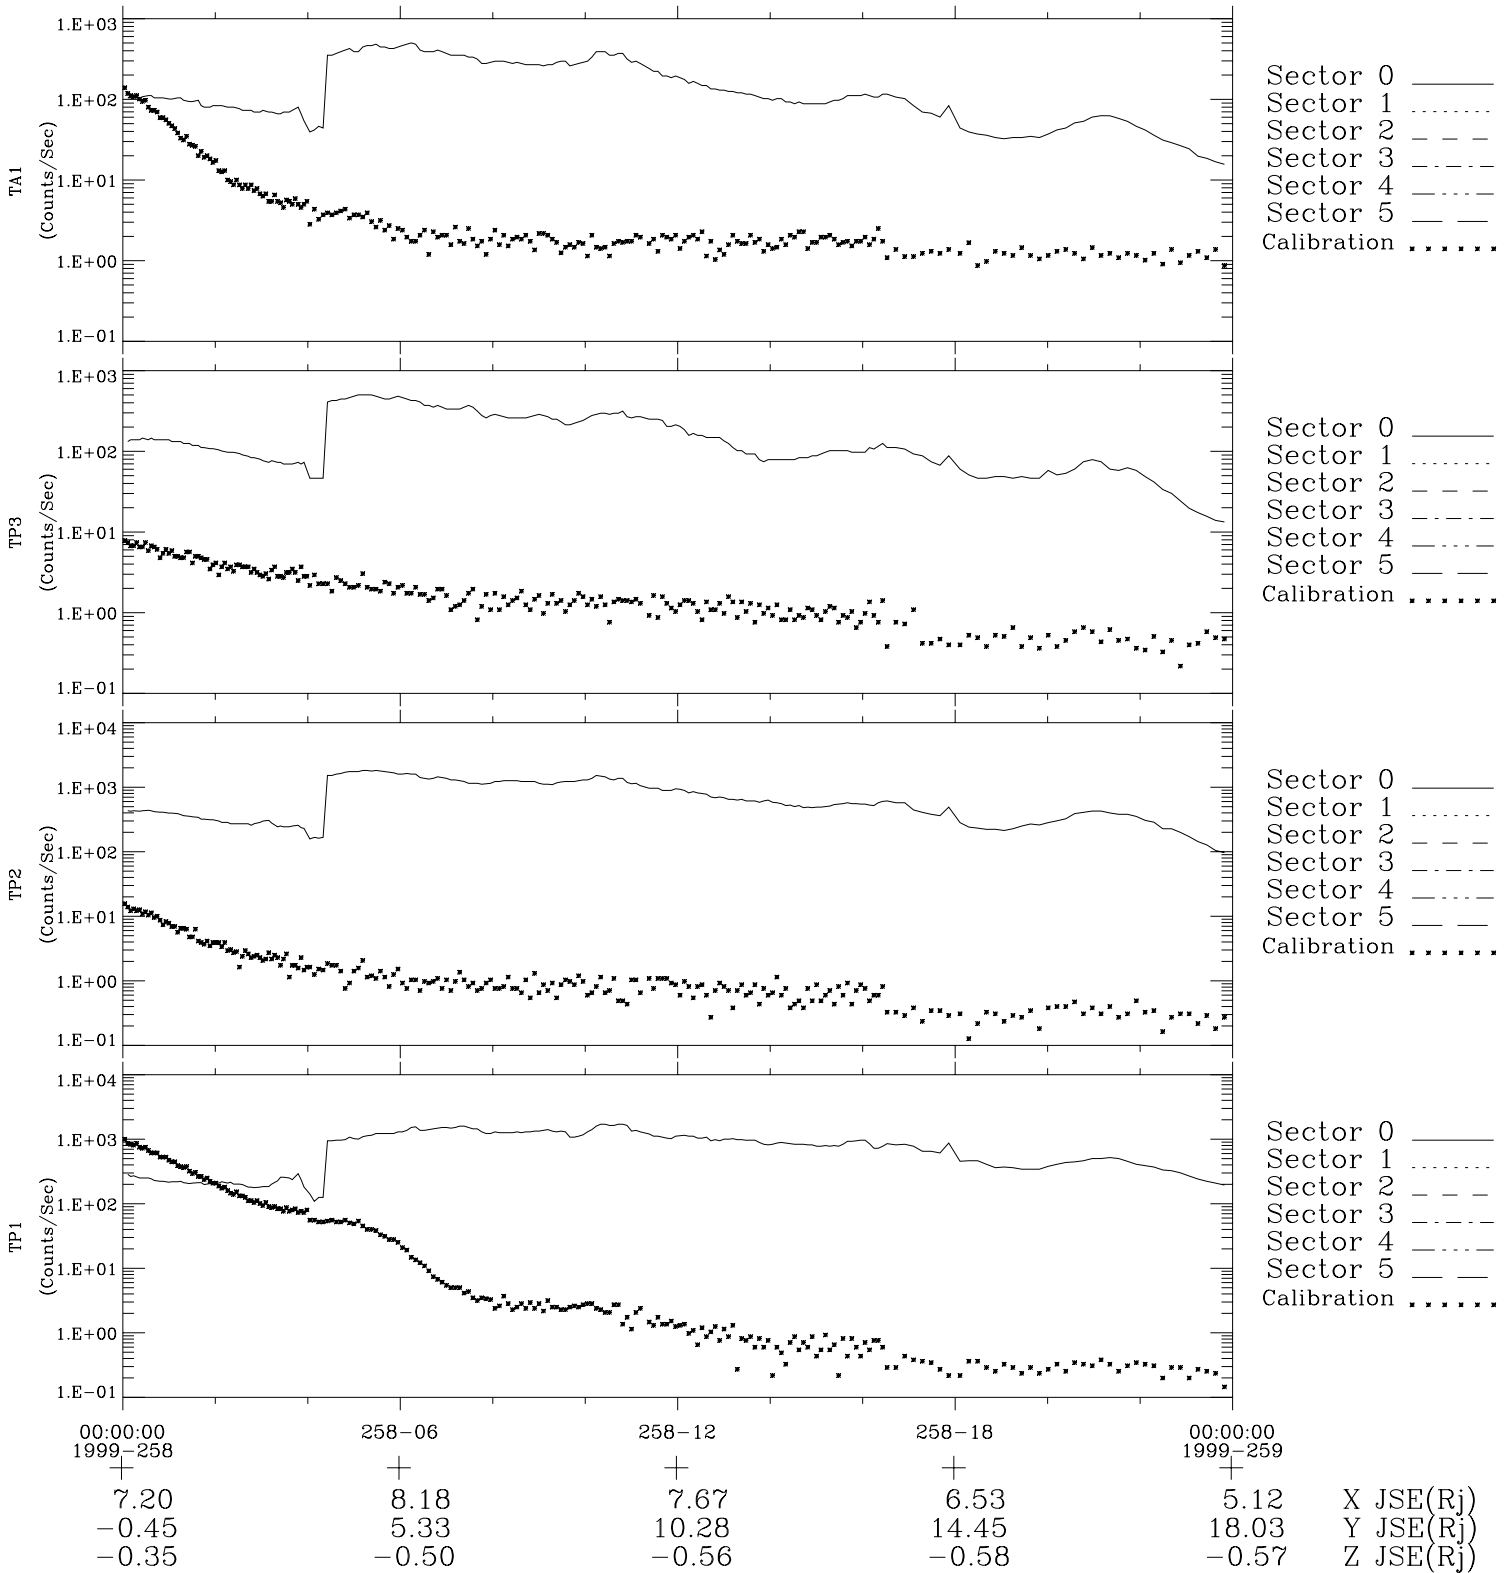

Galileo EPD Real-Time Six-Sector 99258

Software Version: RTLINE_R6 V 1.20
Data Production: 26-03-01
Plot Production: Sun Sep 16 23:51:25 2001

◇ = Jupiter look direction
□ = Corotation look direction