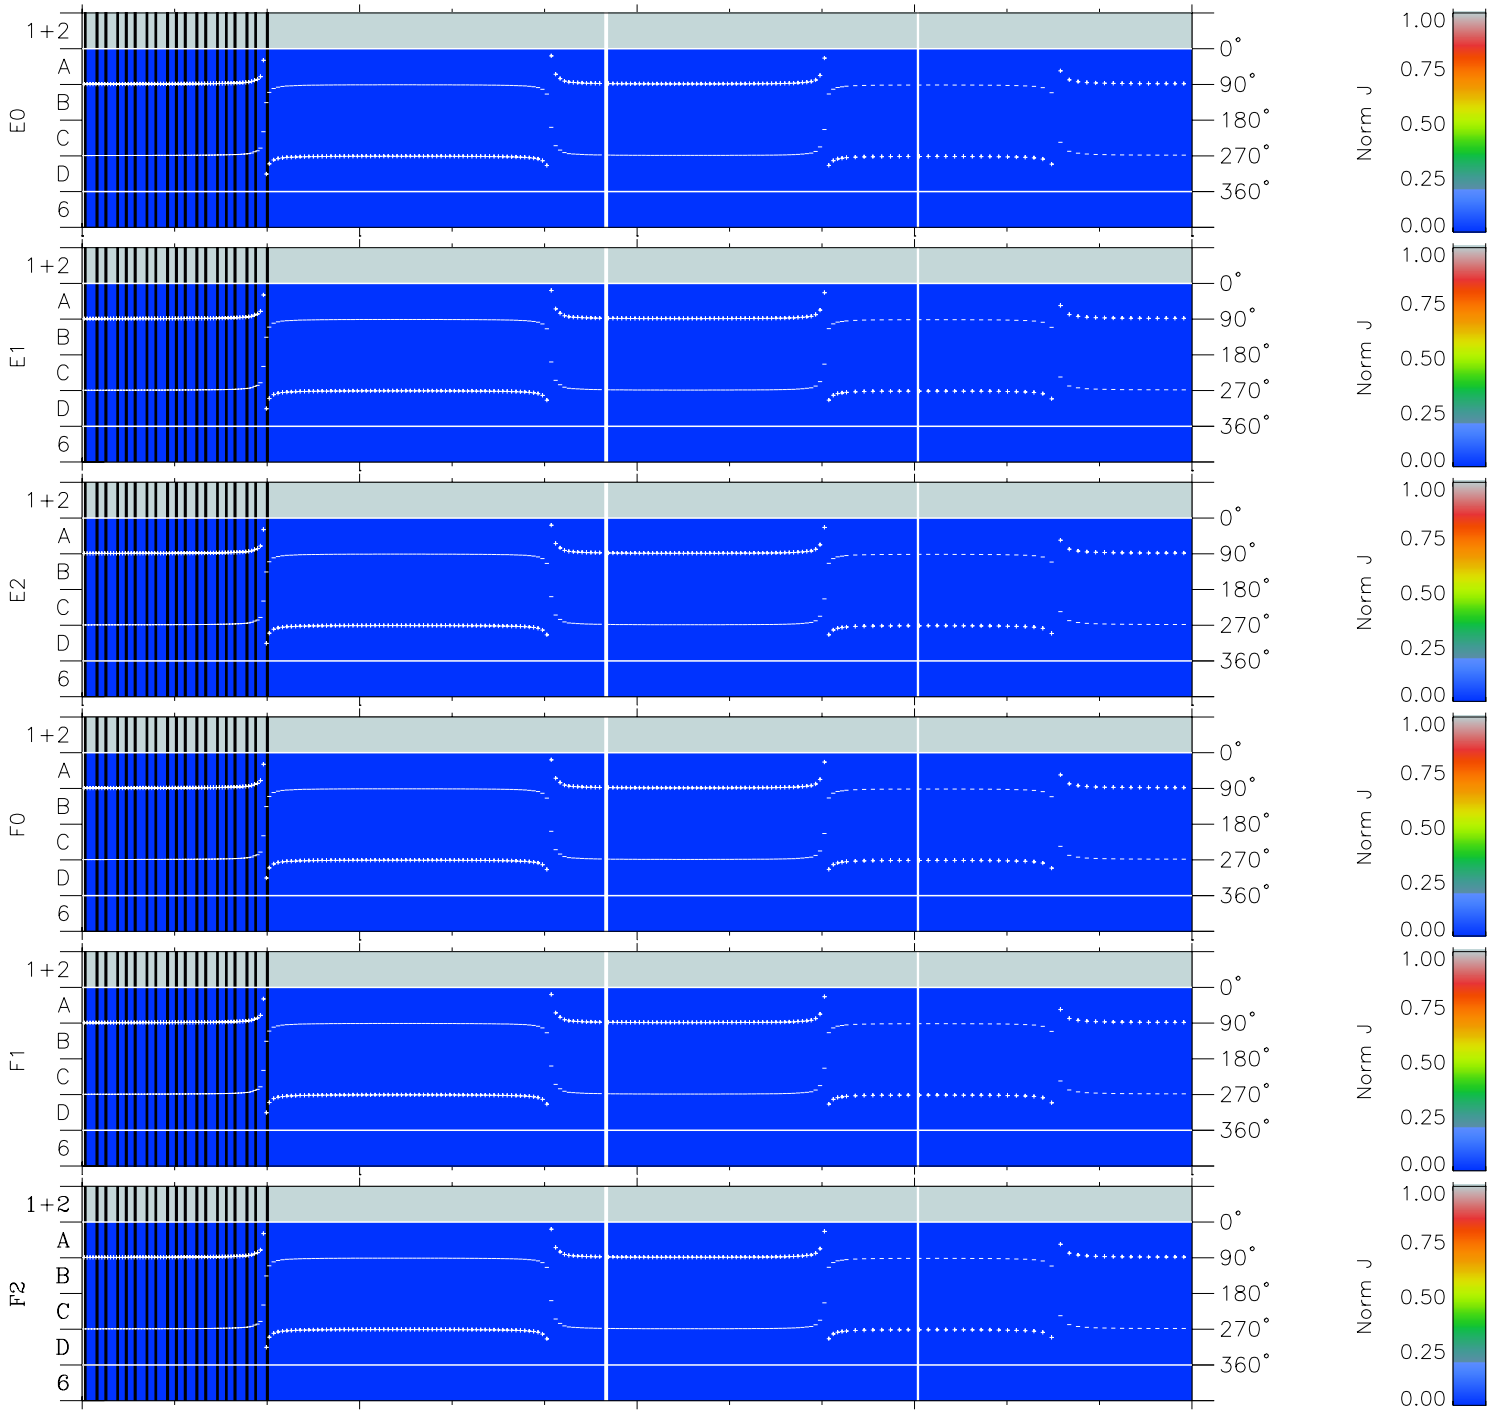

Galileo EPD Real Time Azimuth Anisotropies 99258

Software Version: RTAZIM_NORM V 1.20
Data Production: 26-03-01
Plot Production: Sun Sep 16 23:51:07 2001
Color File: wondr3
Geofactor File: 1.1

00:00:00 1999-258	258-06	258-12	258-18	00:00:00 1999-259	
+	+	+	+	+	X JSE(R _j)
7.20	8.18	7.67	6.53	5.12	Y JSE(R _j)
-0.45	5.33	10.28	14.45	18.03	Z JSE(R _j)
-0.35	-0.50	-0.56	-0.58	-0.57	

- ◇ = Jupiter look direction
- = Corotation look direction