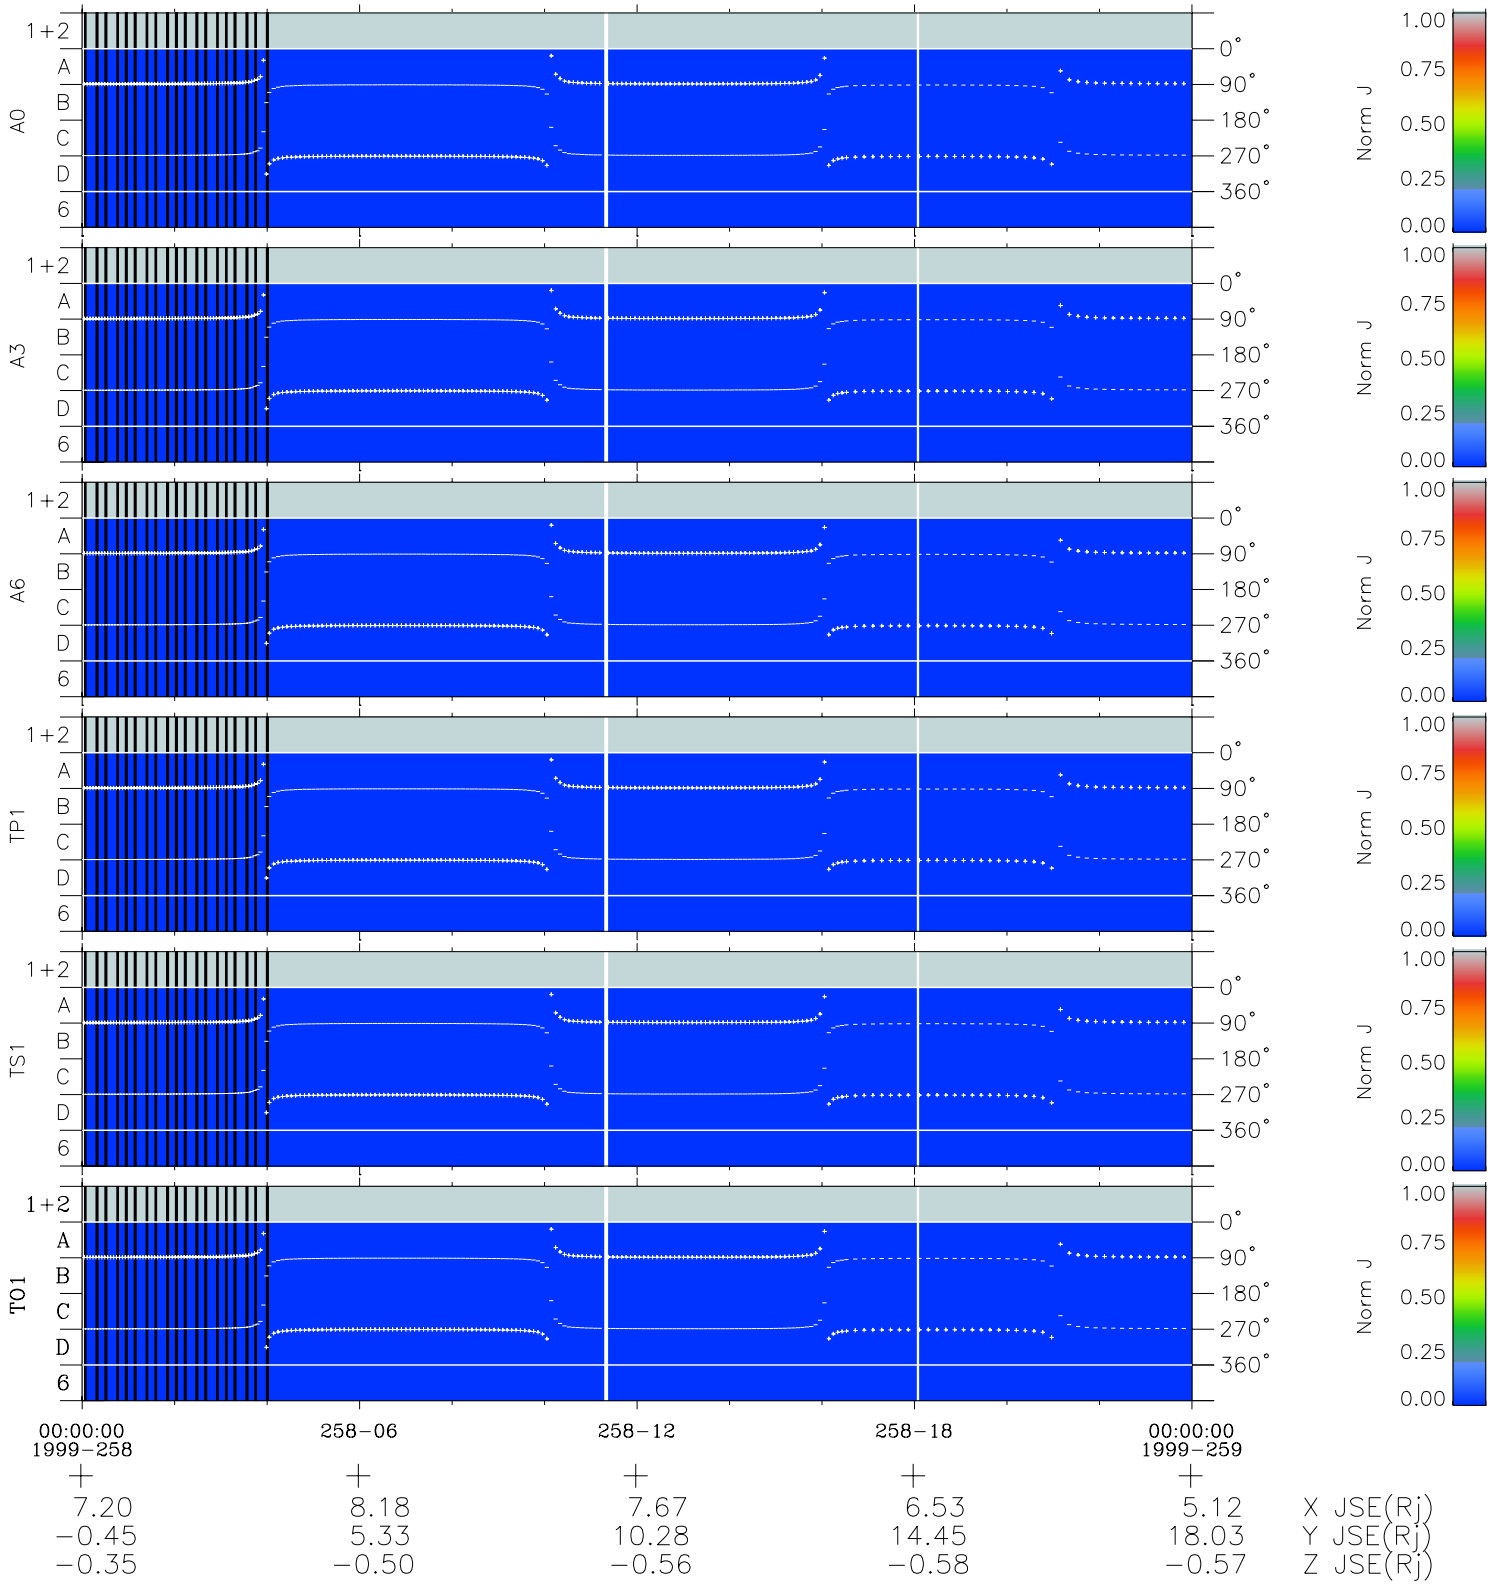

# Galileo EPD Real Time Azimuth Anisotropies 99258

Software Version: RTAZIM\_NORM V 1.20  
Data Production: 26-03-01  
Plot Production: Sun Sep 16 23:51:00 2001  
Color File: wondr3  
Geofactor File: 1.1

◇ = Jupiter look direction  
□ = Corotation look direction