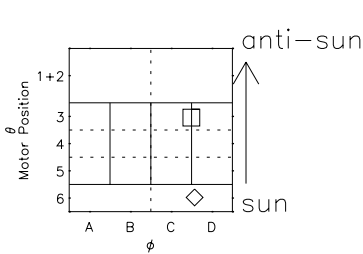

Galileo EPD Real Time All-Sky Anisotropies 99257

Software Version: RTSKY_MEAN V 1.20
Data Production: 06-03-00
Plot Production: Sun Sep 16 23:40:57 2001
Color File: wondr3
Geofactor File: 1.1

◇ = Jupiter look direction
□ = Corotation look direction