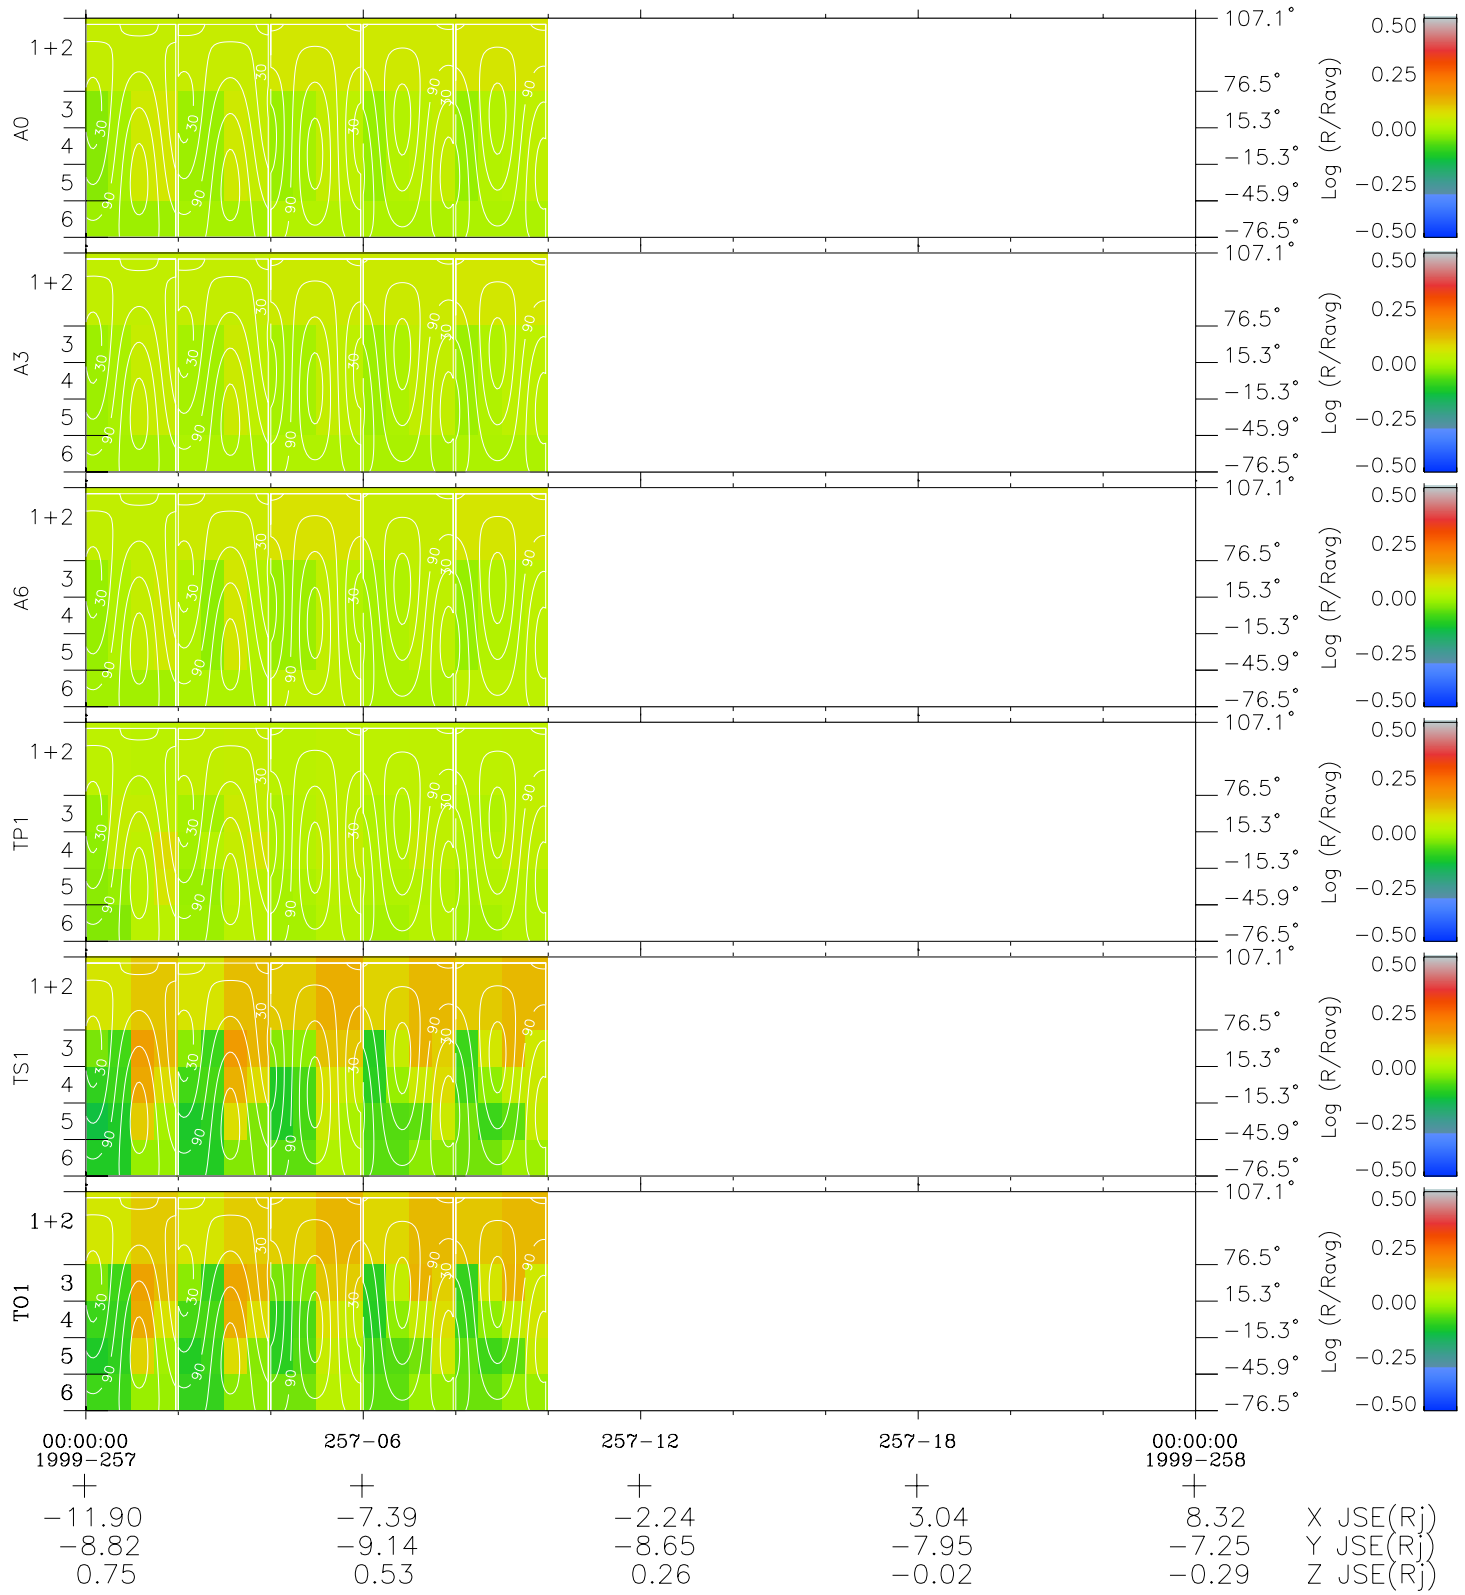

Galileo EPD Real Time All-Sky Anisotropies 99257

Software Version: RTSKY_MEAN V 1.20
Data Production: 06-03-00
Plot Production: Sun Sep 16 23:40:57 2001
Color File: wondr3
Geofactor File: 1.1

◇ = Jupiter look direction
□ = Corotation look direction